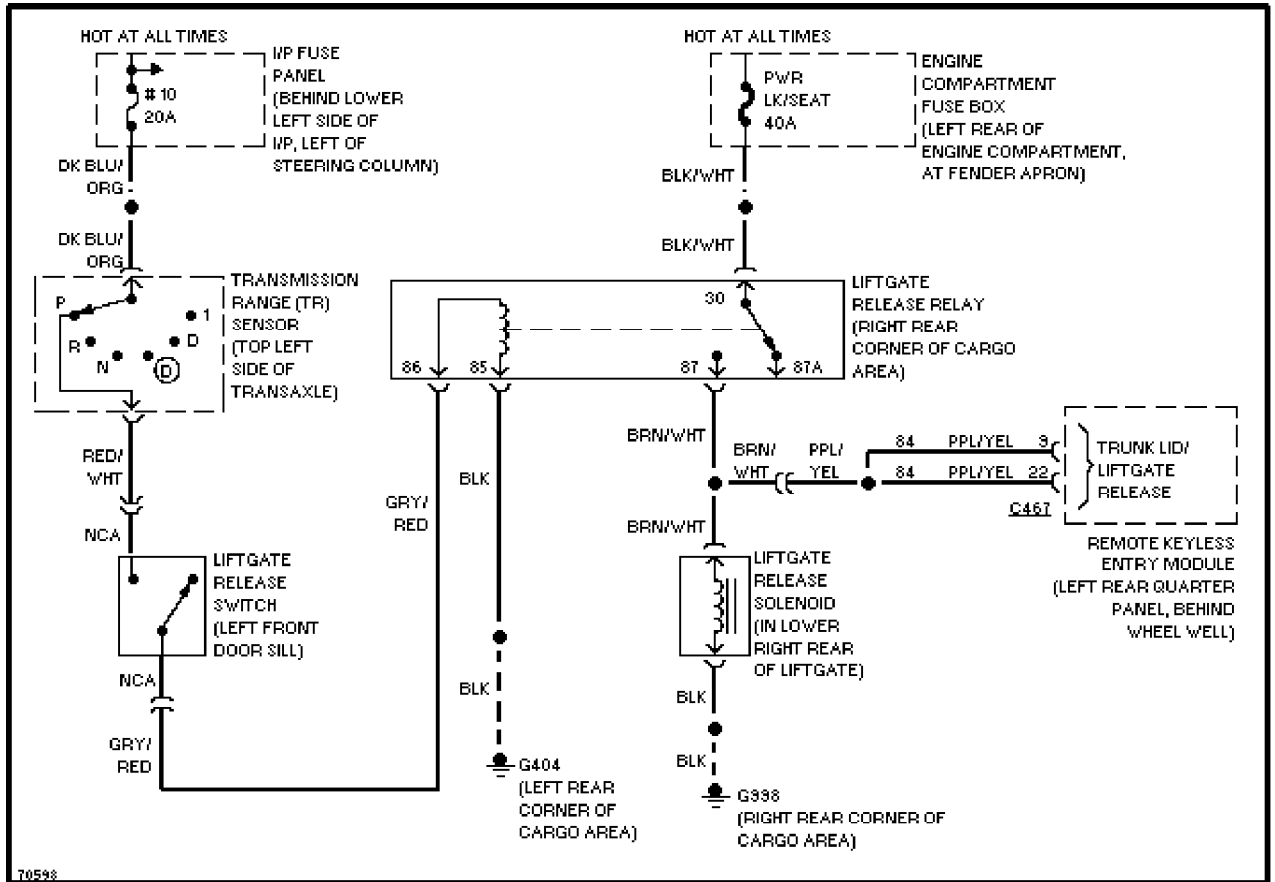

SYSTEM WIRING DIAGRAMS

Selected Block

1995 Ford Taurus

For <http://www.mitchell.narod.ru/>

Copyright © 1997 Mitchell International

Friday, March 02, 2001 09:11PM

TRUNK, TAILGATE, FUEL DOOR

Tailgate Release Circuit

WIPER/WASHER

SYSTEM WIRING DIAGRAMS

Selected Block (p. 2)

1995 Ford Taurus

For <http://www.mitchell.narod.ru/>

Copyright © 1997 Mitchell International

Friday, March 02, 2001 09:11PM

Front Wiper/Washer Circuit

Rear Wiper/Washer Circuit

END OF ARTICLE