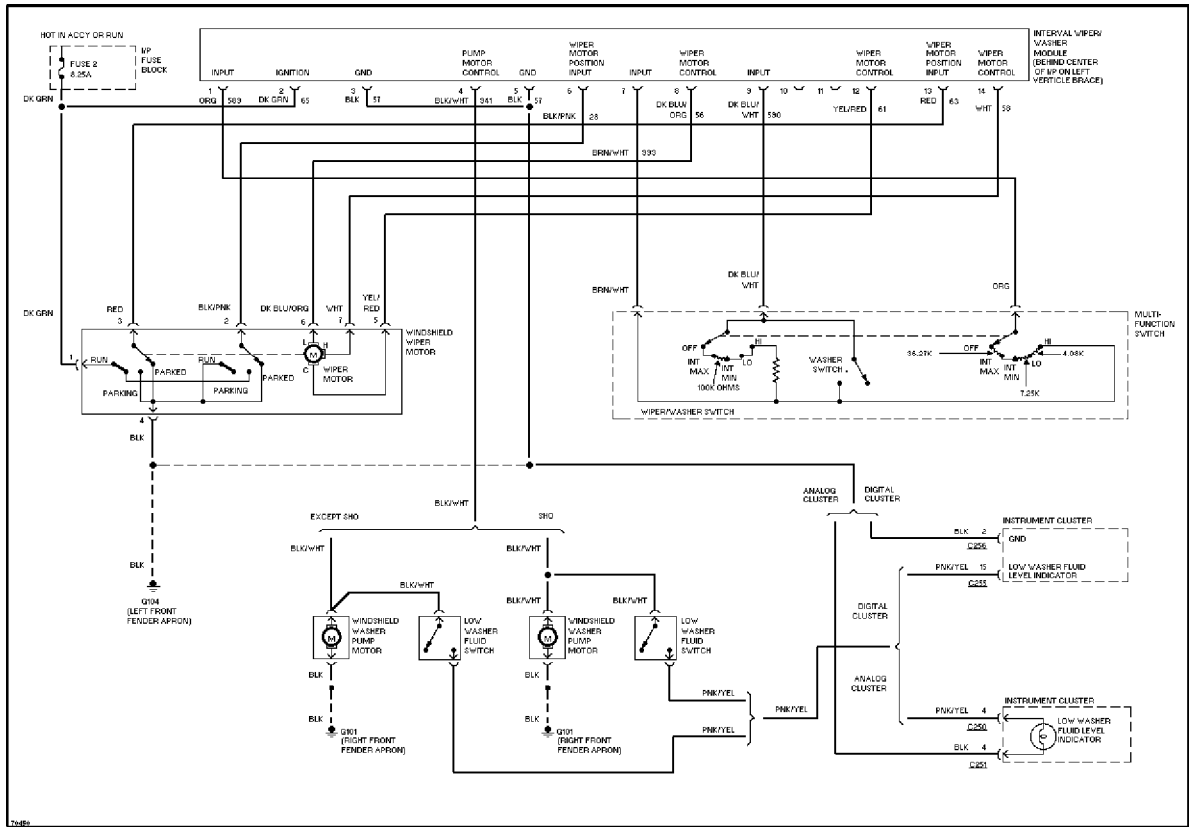

SYSTEM WIRING DIAGRAMS

Selected Block

1995 Ford Taurus

For <http://www.mitchell.narod.ru/>

Copyright © 1997 Mitchell International

Friday, March 02, 2001 09:11PM

TRUNK, TAILGATE, FUEL DOOR

Tailgate Release Circuit

WIPER/WASHER

SYSTEM WIRING DIAGRAMS

Selected Block (p. 2)

1995 Ford Taurus

For <http://www.mitchell.narod.ru/>

Copyright © 1997 Mitchell International

Friday, March 02, 2001 09:11PM

Front Wiper/Washer Circuit

Rear Wiper/Washer Circuit

END OF ARTICLE