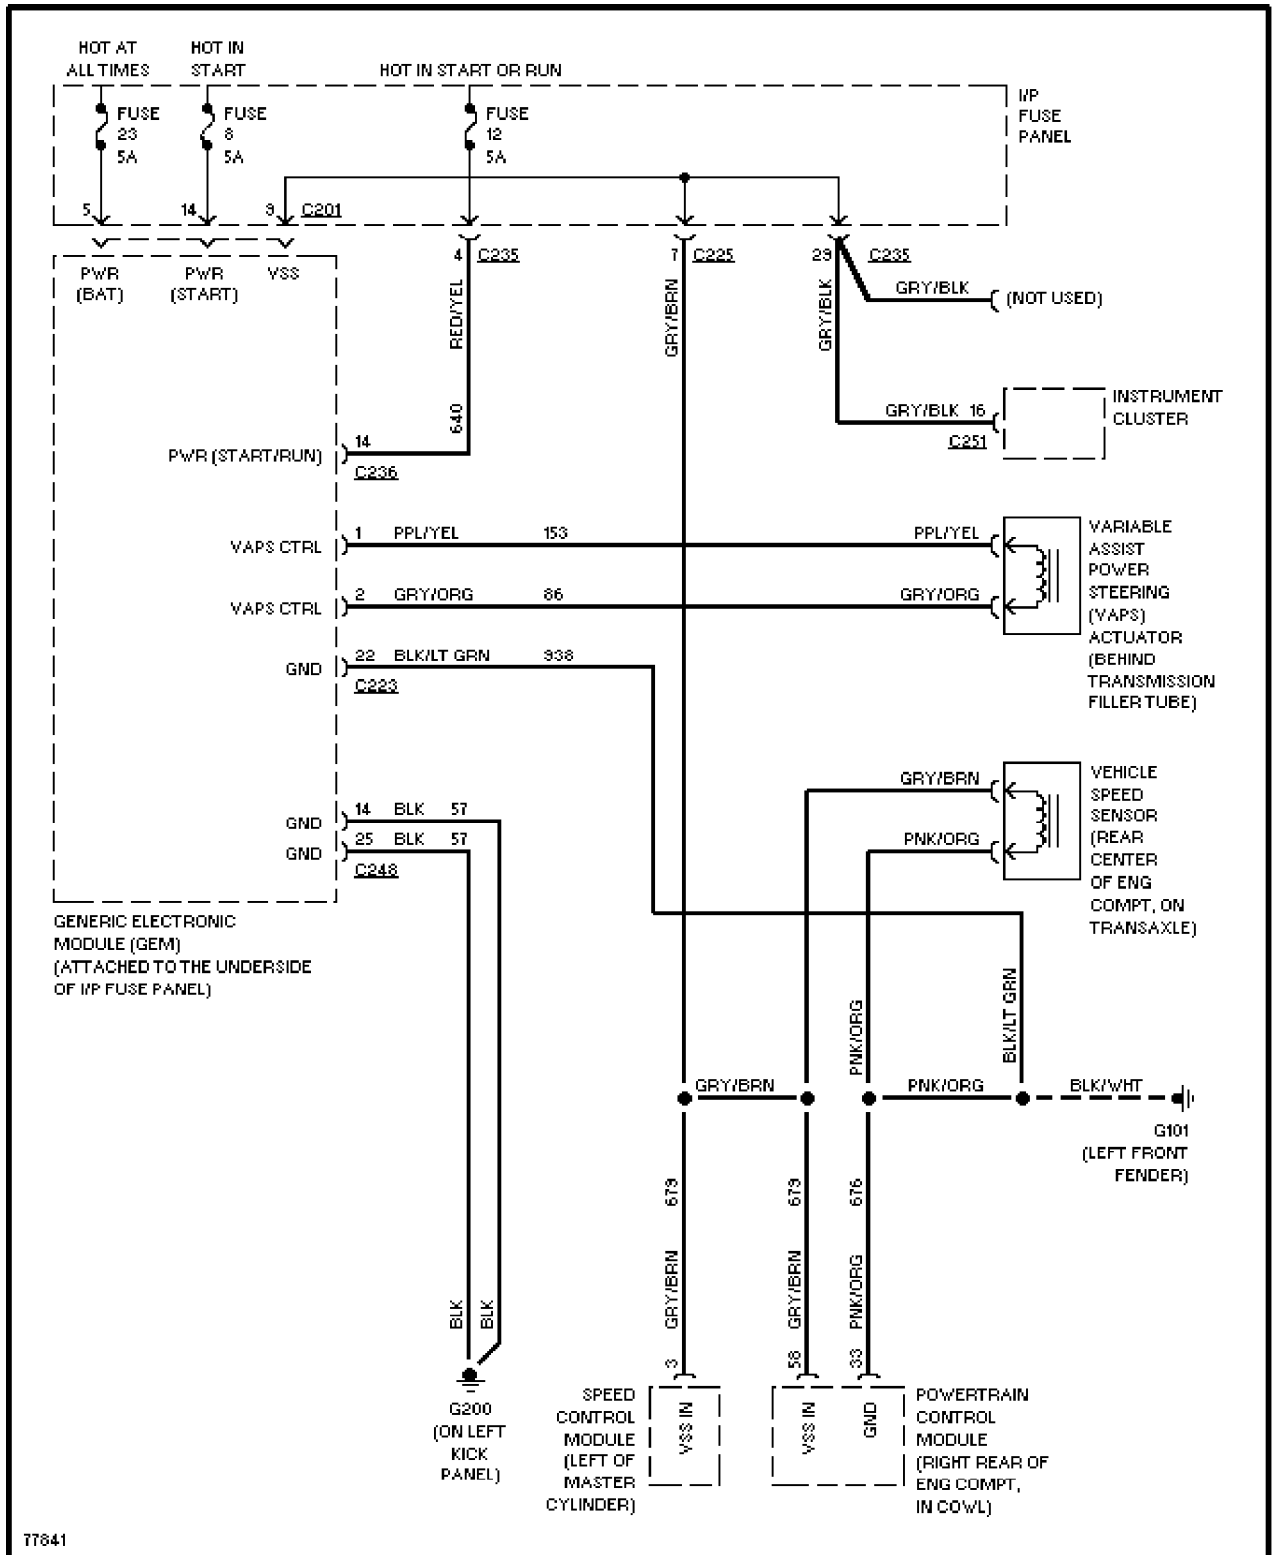

3.0L 12-Valve, Electronic Power Steering Circuit

SYSTEM WIRING DIAGRAMS

Selected Block (p. 3)

1996 Ford Taurus

For <http://www.mitchell.narod.ru/>

Copyright © 1997 Mitchell International

Friday, March 02, 2001 09:11PM

3.0L 24-Valve, Electronic Power Steering Circuit

SYSTEM WIRING DIAGRAMS

Selected Block (p. 5)

1996 Ford Taurus

For <http://www.mitchell.narod.ru/>

Copyright © 1997 Mitchell International

Friday, March 02, 2001 09:11PM

3.4L SHO, Electronic Power Steering Circuit