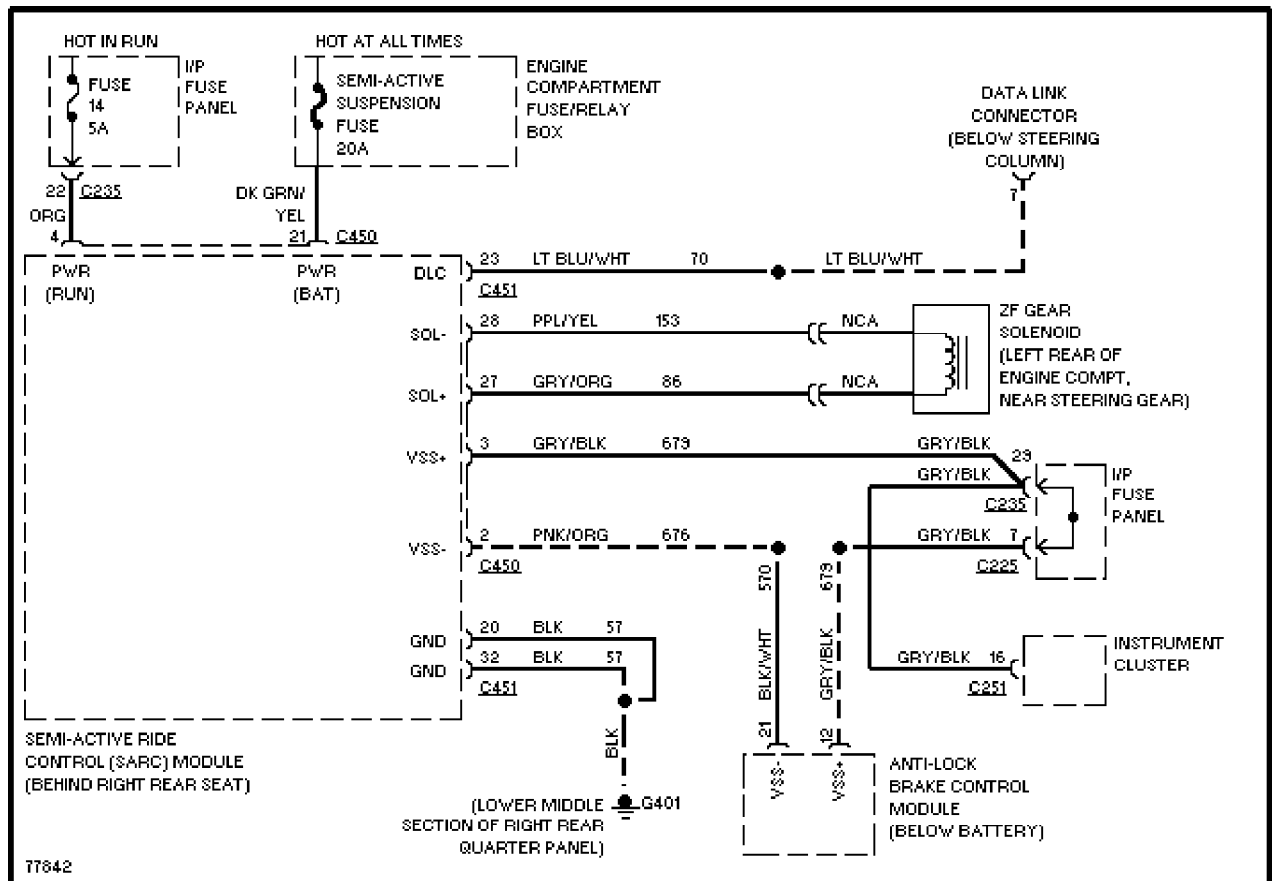

3.0L 12-Valve, Electronic Power Steering Circuit

SYSTEM WIRING DIAGRAMS

Selected Block (p. 3)

1996 Ford Taurus

For <http://www.mitchell.narod.ru/>

Copyright © 1997 Mitchell International

Friday, March 02, 2001 09:11PM

3.0L 24-Valve, Electronic Power Steering Circuit

SYSTEM WIRING DIAGRAMS

Selected Block (p. 5)

1996 Ford Taurus

For <http://www.mitchell.narod.ru/>

Copyright © 1997 Mitchell International

Friday, March 02, 2001 09:11PM

3.4L SHO, Electronic Power Steering Circuit