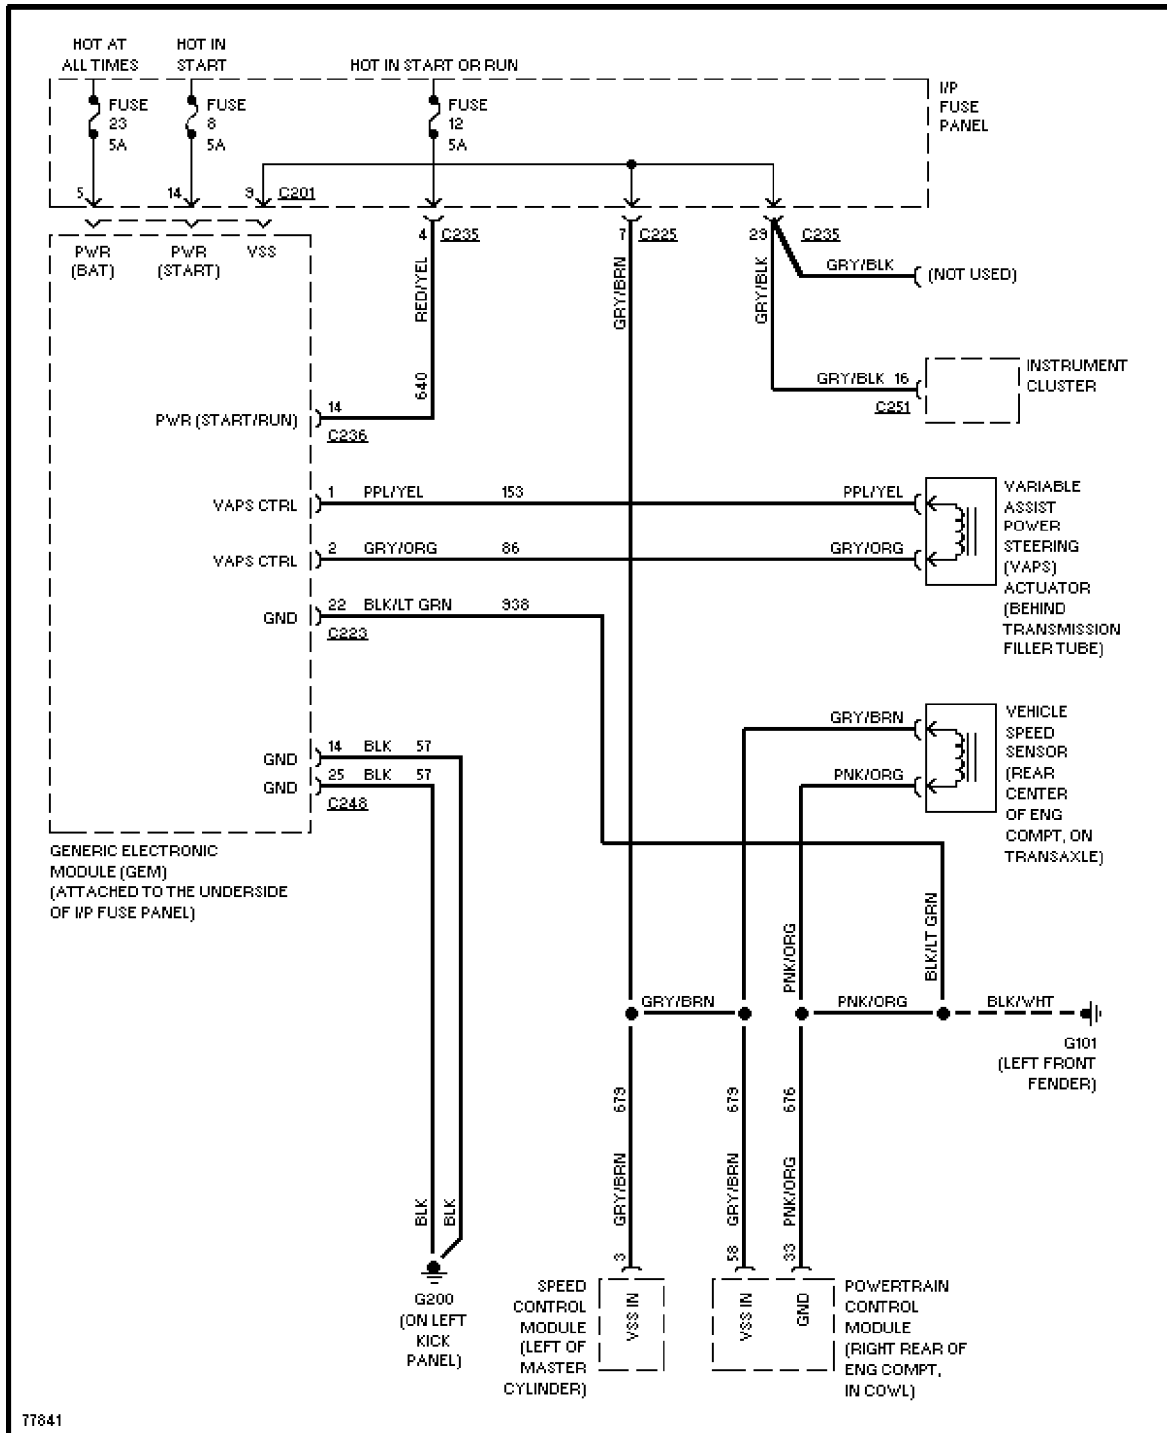

SYSTEM WIRING DIAGRAMS

Selected Block (p. 2)

1996 Ford Taurus

For <http://www.mitchell.narod.ru/>

Copyright © 1997 Mitchell International

Friday, March 02, 2001 09:11PM

ELECTRONIC POWER STEERING

3.0L

3.0L 12-Valve, Electronic Power Steering Circuit

SYSTEM WIRING DIAGRAMS

Selected Block (p. 3)

1996 Ford Taurus

For <http://www.mitchell.narod.ru/>

Copyright © 1997 Mitchell International

Friday, March 02, 2001 09:11PM

3.0L 24-Valve, Electronic Power Steering Circuit

SYSTEM WIRING DIAGRAMS

Selected Block (p. 5)

1996 Ford Taurus

For <http://www.mitchell.narod.ru/>

Copyright © 1997 Mitchell International

Friday, March 02, 2001 09:11PM

3.4L SHO, Electronic Power Steering Circuit