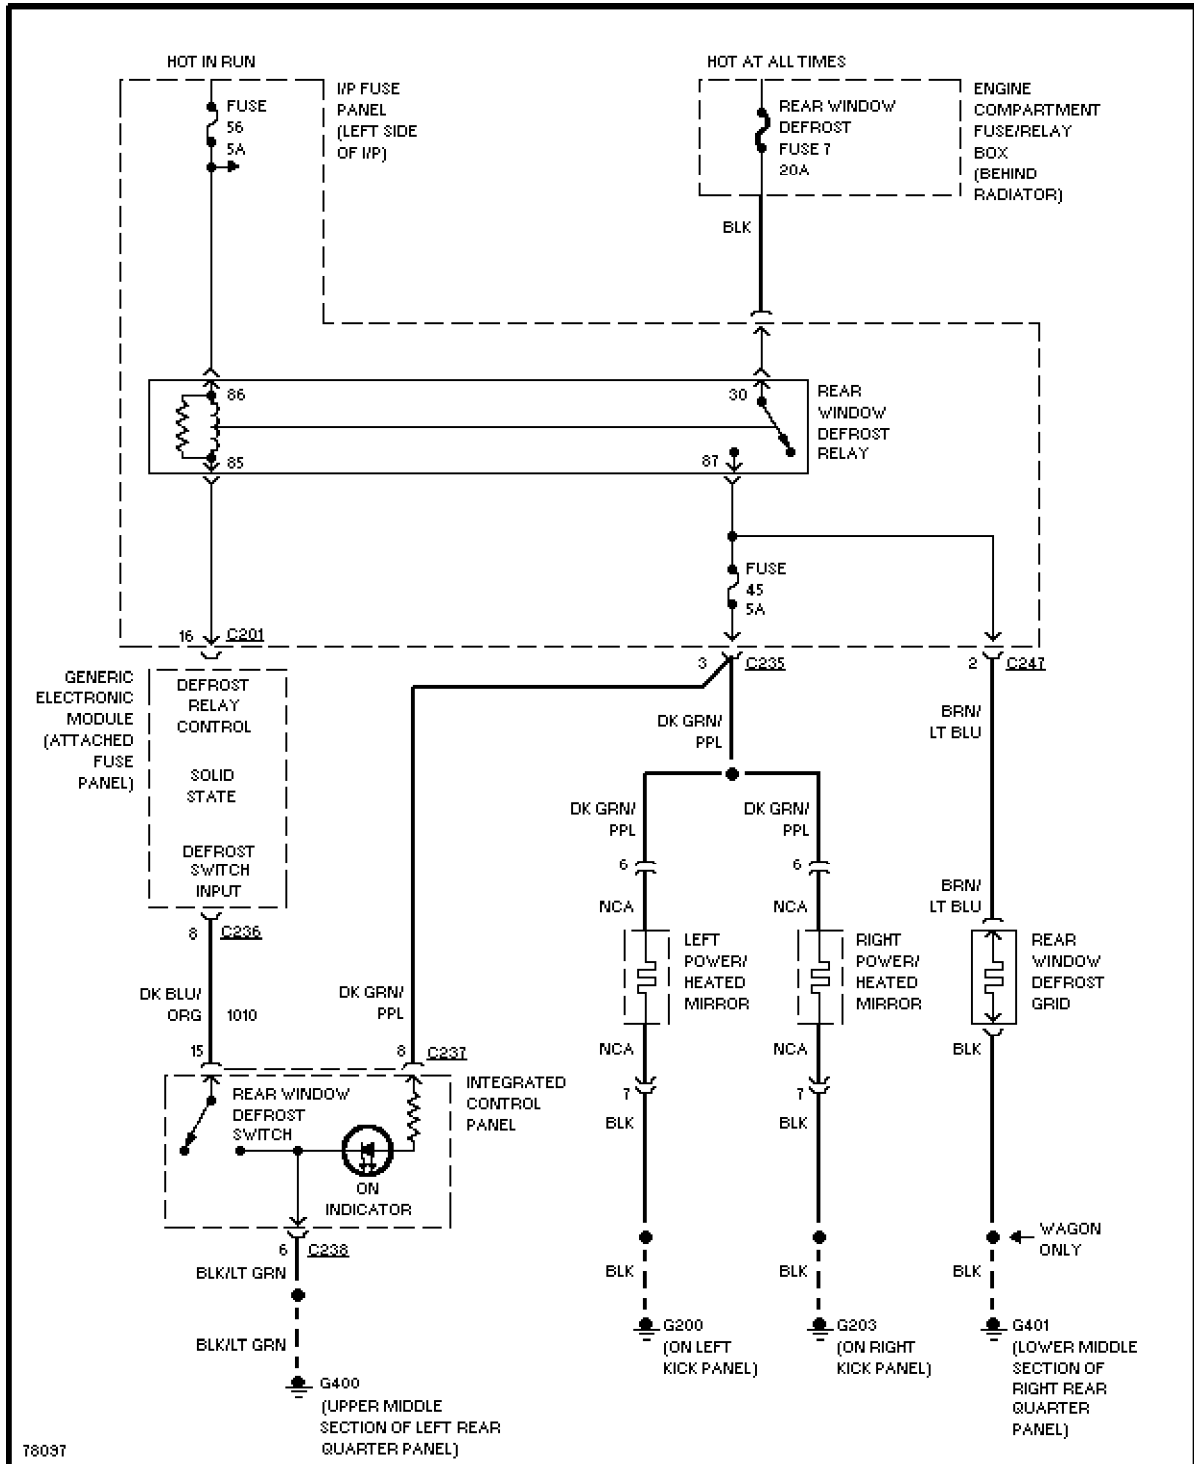

SYSTEM WIRING DIAGRAMS

Selected Block

1996 Ford Taurus

For <http://www.mitchell.narod.ru/>

Copyright © 1997 Mitchell International

Friday, March 02, 2001 09:11PM

DEFOGGERS

Defogger Circuit