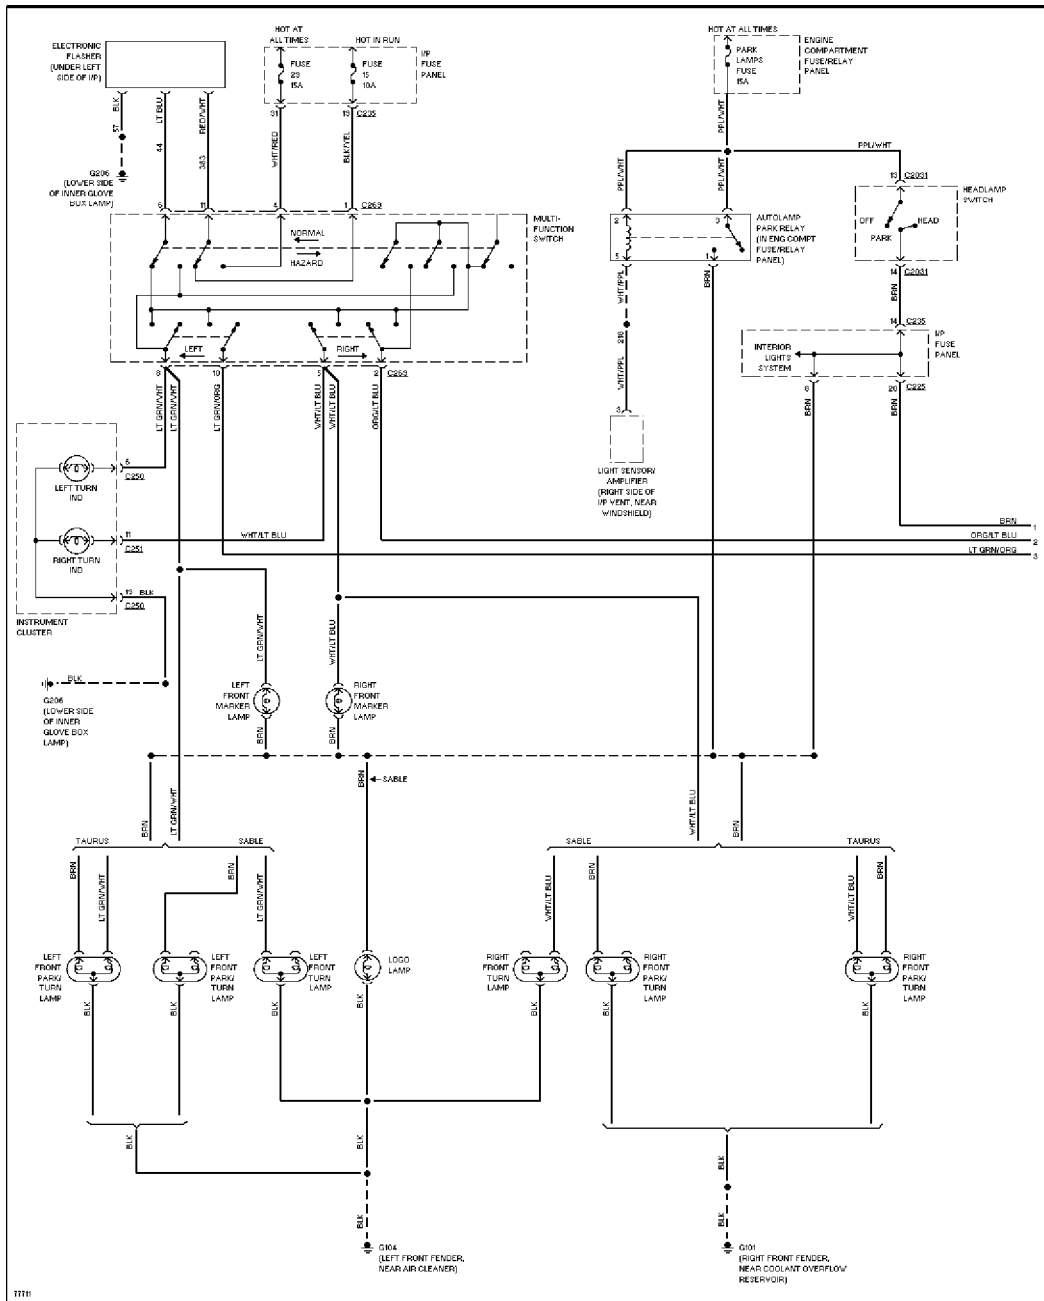

SYSTEM WIRING DIAGRAMS

Selected Block

1996 Ford Taurus

For <http://www.mitchell.narod.ru/>

Copyright © 1997 Mitchell International

Friday, March 02, 2001 09:12PM

Exterior Lamps Circuit, Wagon W/ Lamp Out Warning (1 of 2)

SYSTEM WIRING DIAGRAMS

Selected Block (p. 2)

1996 Ford Taurus

For <http://www.mitchell.narod.ru/>

Copyright © 1997 Mitchell International

Friday, March 02, 2001 09:12PM

Exterior Lamps Circuit, Wagon W/ Lamp Out Warning (2 of 2)

SYSTEM WIRING DIAGRAMS

Selected Block (p. 4)

1996 Ford Taurus

For <http://www.mitchell.narod.ru/>

Copyright © 1997 Mitchell International

Friday, March 02, 2001 09:12PM

Exterior Lamps Circuit, Wagon W/O Lamp Out Warning (2 of 2)

SYSTEM WIRING DIAGRAMS

Selected Block (p. 5)

1996 Ford Taurus

For <http://www.mitchell.narod.ru/>

Copyright © 1997 Mitchell International

Friday, March 02, 2001 09:12PM

Lamp Outage Module Circuit