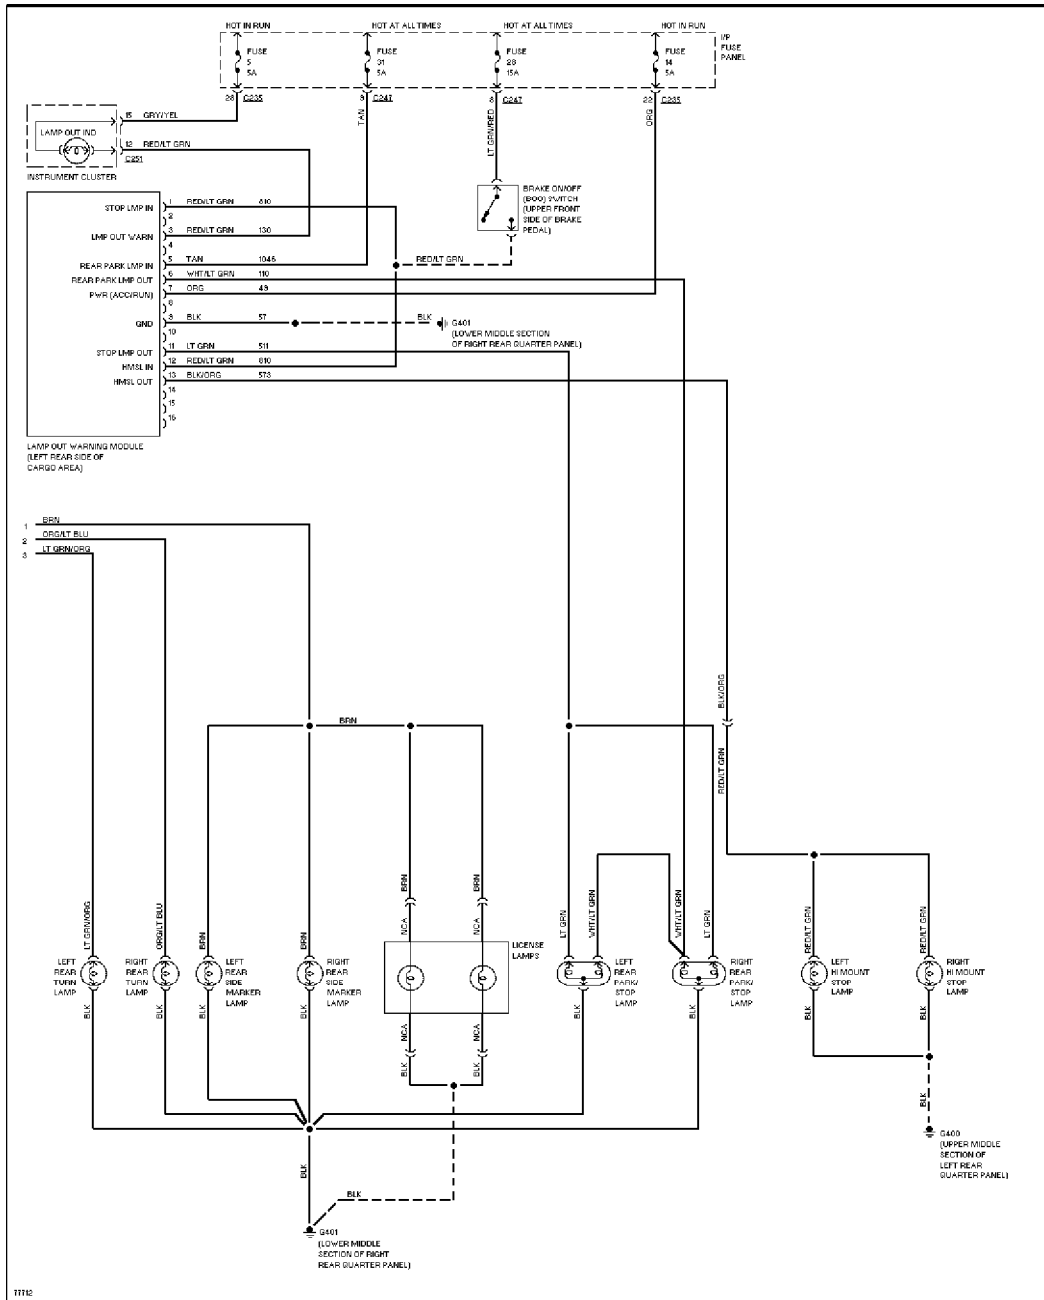

SYSTEM WIRING DIAGRAMS

Selected Block

1996 Ford Taurus

For <http://www.mitchell.narod.ru/>

Copyright © 1997 Mitchell International

Friday, March 02, 2001 09:12PM

Exterior Lamps Circuit, Wagon W/ Lamp Out Warning (1 of 2)

SYSTEM WIRING DIAGRAMS

Selected Block (p. 2)

1996 Ford Taurus

For <http://www.mitchell.narod.ru/>

Copyright © 1997 Mitchell International

Friday, March 02, 2001 09:12PM

Exterior Lamps Circuit, Wagon W/ Lamp Out Warning (2 of 2)

SYSTEM WIRING DIAGRAMS

Selected Block (p. 4)

1996 Ford Taurus

For <http://www.mitchell.narod.ru/>

Copyright © 1997 Mitchell International

Friday, March 02, 2001 09:12PM

Exterior Lamps Circuit, Wagon W/O Lamp Out Warning (2 of 2)

SYSTEM WIRING DIAGRAMS

Selected Block (p. 5)

1996 Ford Taurus

For <http://www.mitchell.narod.ru/>

Copyright © 1997 Mitchell International

Friday, March 02, 2001 09:12PM

Lamp Outage Module Circuit