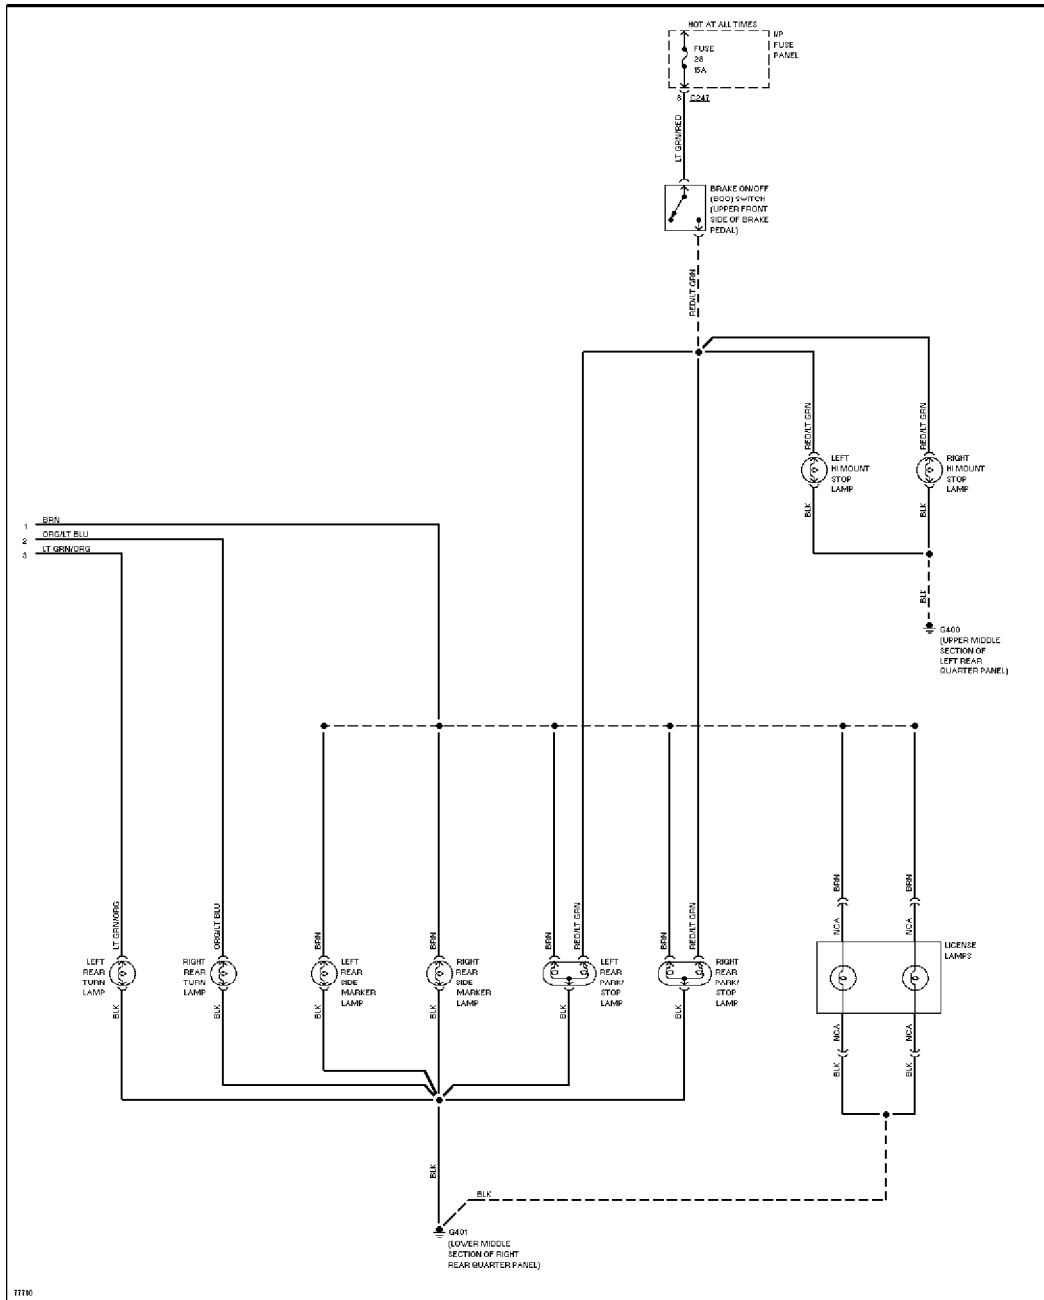

SYSTEM WIRING DIAGRAMS

Selected Block

1996 Ford Taurus

For <http://www.mitchell.narod.ru/>

Copyright © 1997 Mitchell International

Friday, March 02, 2001 09:12PM

Exterior Lamps Circuit, Wagon W/ Lamp Out Warning (1 of 2)

SYSTEM WIRING DIAGRAMS

Selected Block (p. 2)

1996 Ford Taurus

For <http://www.mitchell.narod.ru/>

Copyright © 1997 Mitchell International

Friday, March 02, 2001 09:12PM

Exterior Lamps Circuit, Wagon W/ Lamp Out Warning (2 of 2)

SYSTEM WIRING DIAGRAMS

Selected Block (p. 4)

1996 Ford Taurus

For <http://www.mitchell.narod.ru/>

Copyright © 1997 Mitchell International

Friday, March 02, 2001 09:12PM

Exterior Lamps Circuit, Wagon W/O Lamp Out Warning (2 of 2)

SYSTEM WIRING DIAGRAMS

Selected Block (p. 5)

1996 Ford Taurus

For <http://www.mitchell.narod.ru/>

Copyright © 1997 Mitchell International

Friday, March 02, 2001 09:12PM

Lamp Outage Module Circuit