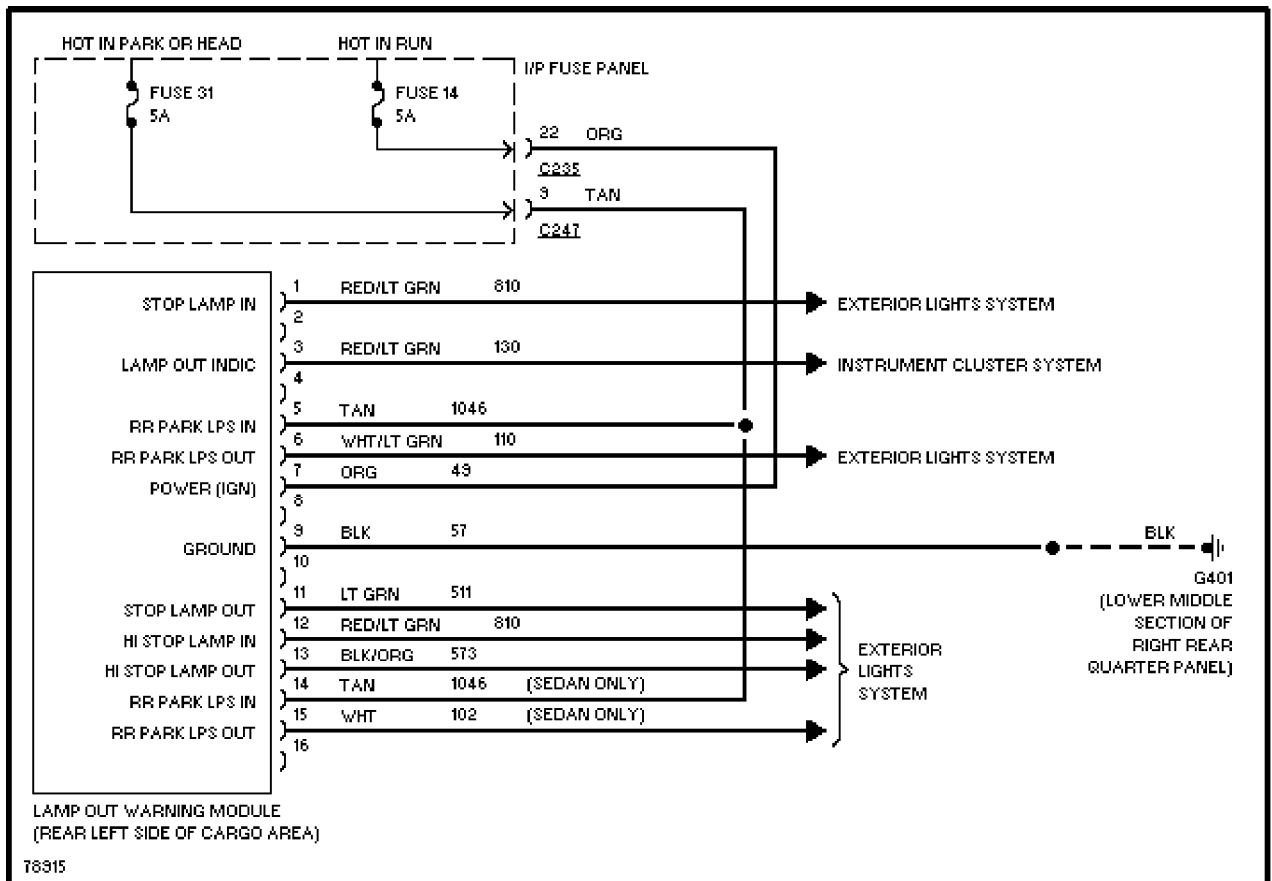

SYSTEM WIRING DIAGRAMS

Selected Block

1996 Ford Taurus

For <http://www.mitchell.narod.ru/>

Copyright © 1997 Mitchell International

Friday, March 02, 2001 09:12PM

Exterior Lamps Circuit, Wagon W/ Lamp Out Warning (1 of 2)

SYSTEM WIRING DIAGRAMS

Selected Block (p. 2)

1996 Ford Taurus

For <http://www.mitchell.narod.ru/>

Copyright © 1997 Mitchell International

Friday, March 02, 2001 09:12PM

Exterior Lamps Circuit, Wagon W/ Lamp Out Warning (2 of 2)

SYSTEM WIRING DIAGRAMS

Selected Block (p. 4)

1996 Ford Taurus

For <http://www.mitchell.narod.ru/>

Copyright © 1997 Mitchell International

Friday, March 02, 2001 09:12PM

Exterior Lamps Circuit, Wagon W/O Lamp Out Warning (2 of 2)

SYSTEM WIRING DIAGRAMS

Selected Block (p. 5)

1996 Ford Taurus

For <http://www.mitchell.narod.ru/>

Copyright © 1997 Mitchell International

Friday, March 02, 2001 09:12PM

Lamp Outage Module Circuit