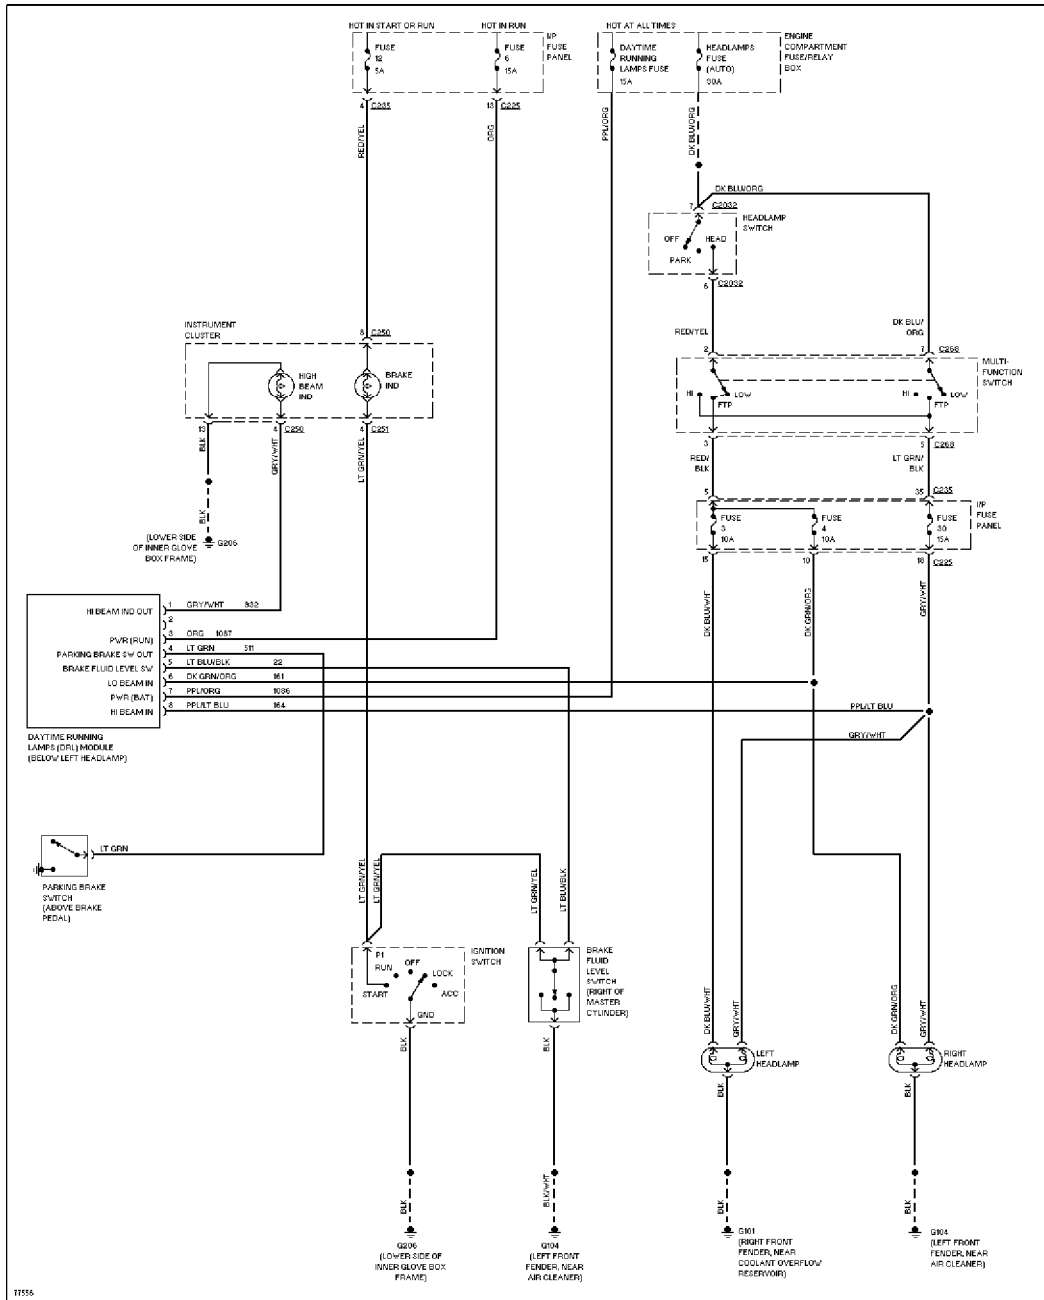

Selected Block (p. 3)

1996 Ford Taurus

For <http://www.mitchell.narod.ru/>

Copyright © 1997 Mitchell International

Friday, March 02, 2001 09:13PM

Ground Distribution Circuit (3 of 3)

HEADLIGHTS

SYSTEM WIRING DIAGRAMS

Selected Block (p. 6)

1996 Ford Taurus

For <http://www.mitchell.narod.ru/>

Copyright © 1997 Mitchell International

Friday, March 02, 2001 09:13PM

Headlamps Circuit, W/ DRL

SYSTEM WIRING DIAGRAMS

Selected Block (p. 7)