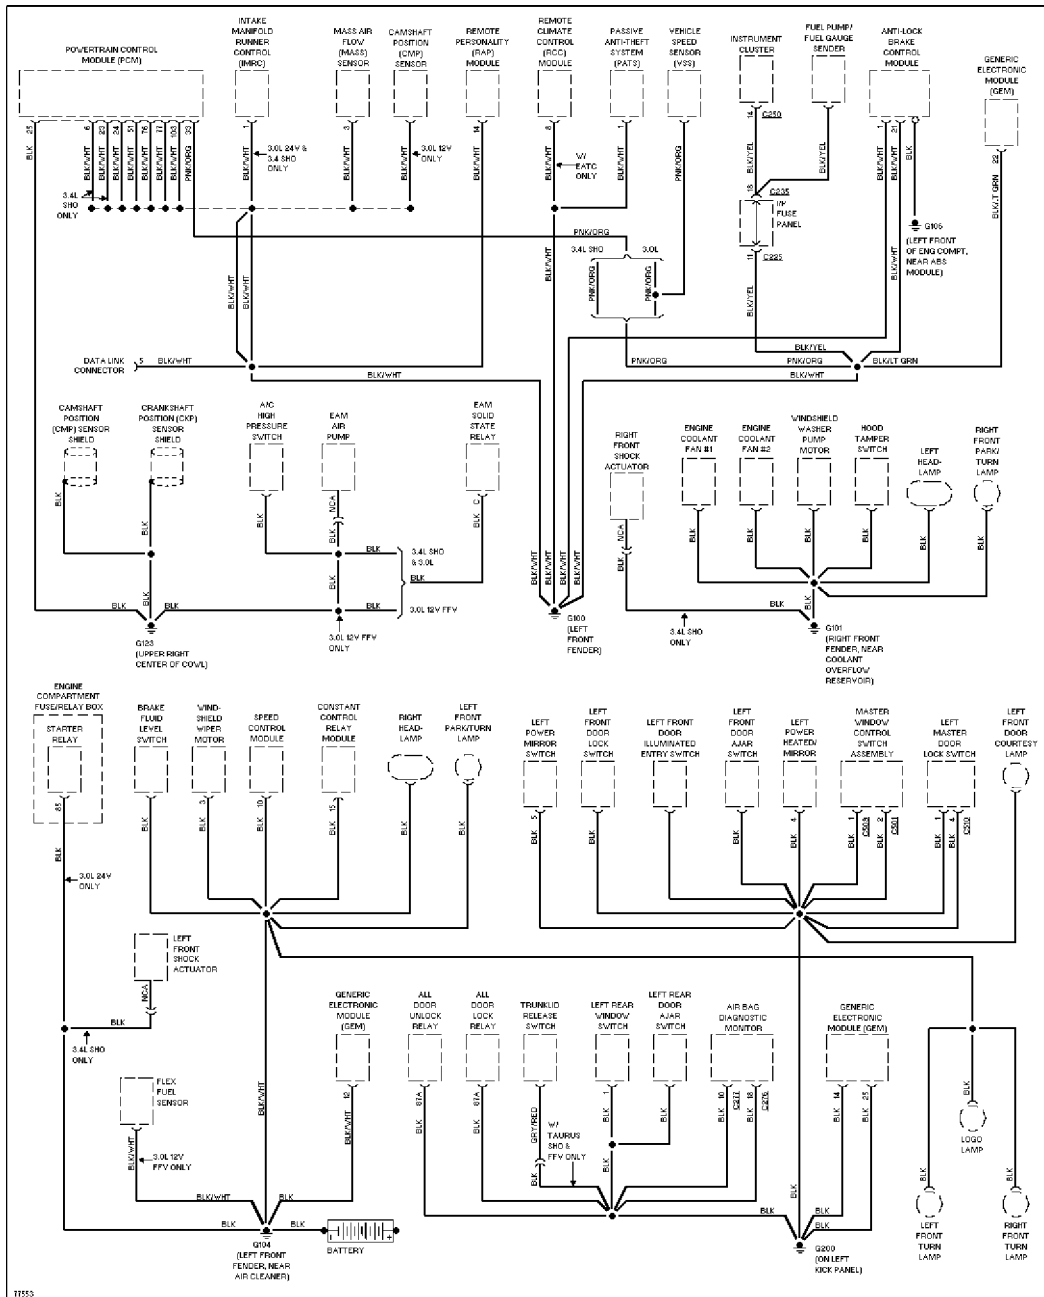

SYSTEM WIRING DIAGRAMS

Selected Block

1996 Ford Taurus

For <http://www.mitchell.narod.ru/>

Copyright © 1997 Mitchell International

Friday, March 02, 2001 09:13PM

GROUND DISTRIBUTION

Ground Distribution Circuit (1 of 3)

SYSTEM WIRING DIAGRAMS

Selected Block (p. 2)

1996 Ford Taurus

For <http://www.mitchell.narod.ru/>

Copyright © 1997 Mitchell International

Friday, March 02, 2001 09:13PM

Ground Distribution Circuit (2 of 3)

SYSTEM WIRING DIAGRAMS