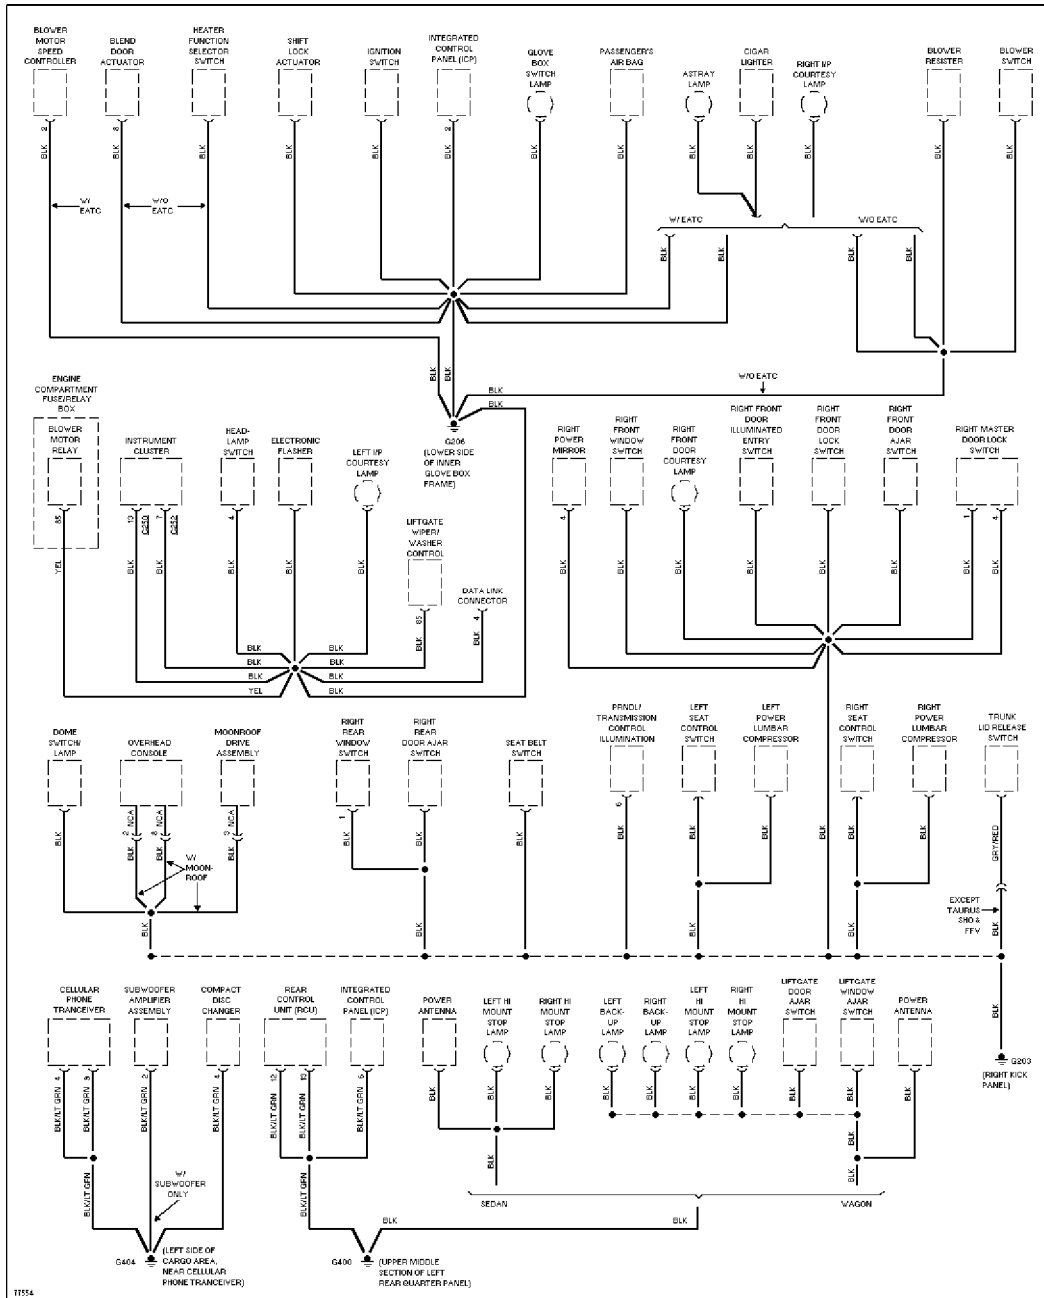

SYSTEM WIRING DIAGRAMS

Selected Block

1996 Ford Taurus

For <http://www.mitchell.narod.ru/>

Copyright © 1997 Mitchell International

Friday, March 02, 2001 09:13PM

GROUND DISTRIBUTION

Ground Distribution Circuit (1 of 3)

SYSTEM WIRING DIAGRAMS

Selected Block (p. 2)

1996 Ford Taurus

For <http://www.mitchell.narod.ru/>

Copyright © 1997 Mitchell International

Friday, March 02, 2001 09:13PM

Ground Distribution Circuit (2 of 3)

SYSTEM WIRING DIAGRAMS

Selected Block (p. 3)

1996 Ford Taurus

For <http://www.mitchell.narod.ru/>

Copyright © 1997 Mitchell International

Friday, March 02, 2001 09:13PM

Ground Distribution Circuit (3 of 3)

HEADLIGHTS

SYSTEM WIRING DIAGRAMS

Selected Block (p. 6)

1996 Ford Taurus

For <http://www.mitchell.narod.ru/>

Copyright © 1997 Mitchell International

Friday, March 02, 2001 09:13PM

Headlamps Circuit, W/ DRL

SYSTEM WIRING DIAGRAMS

Selected Block (p. 7)