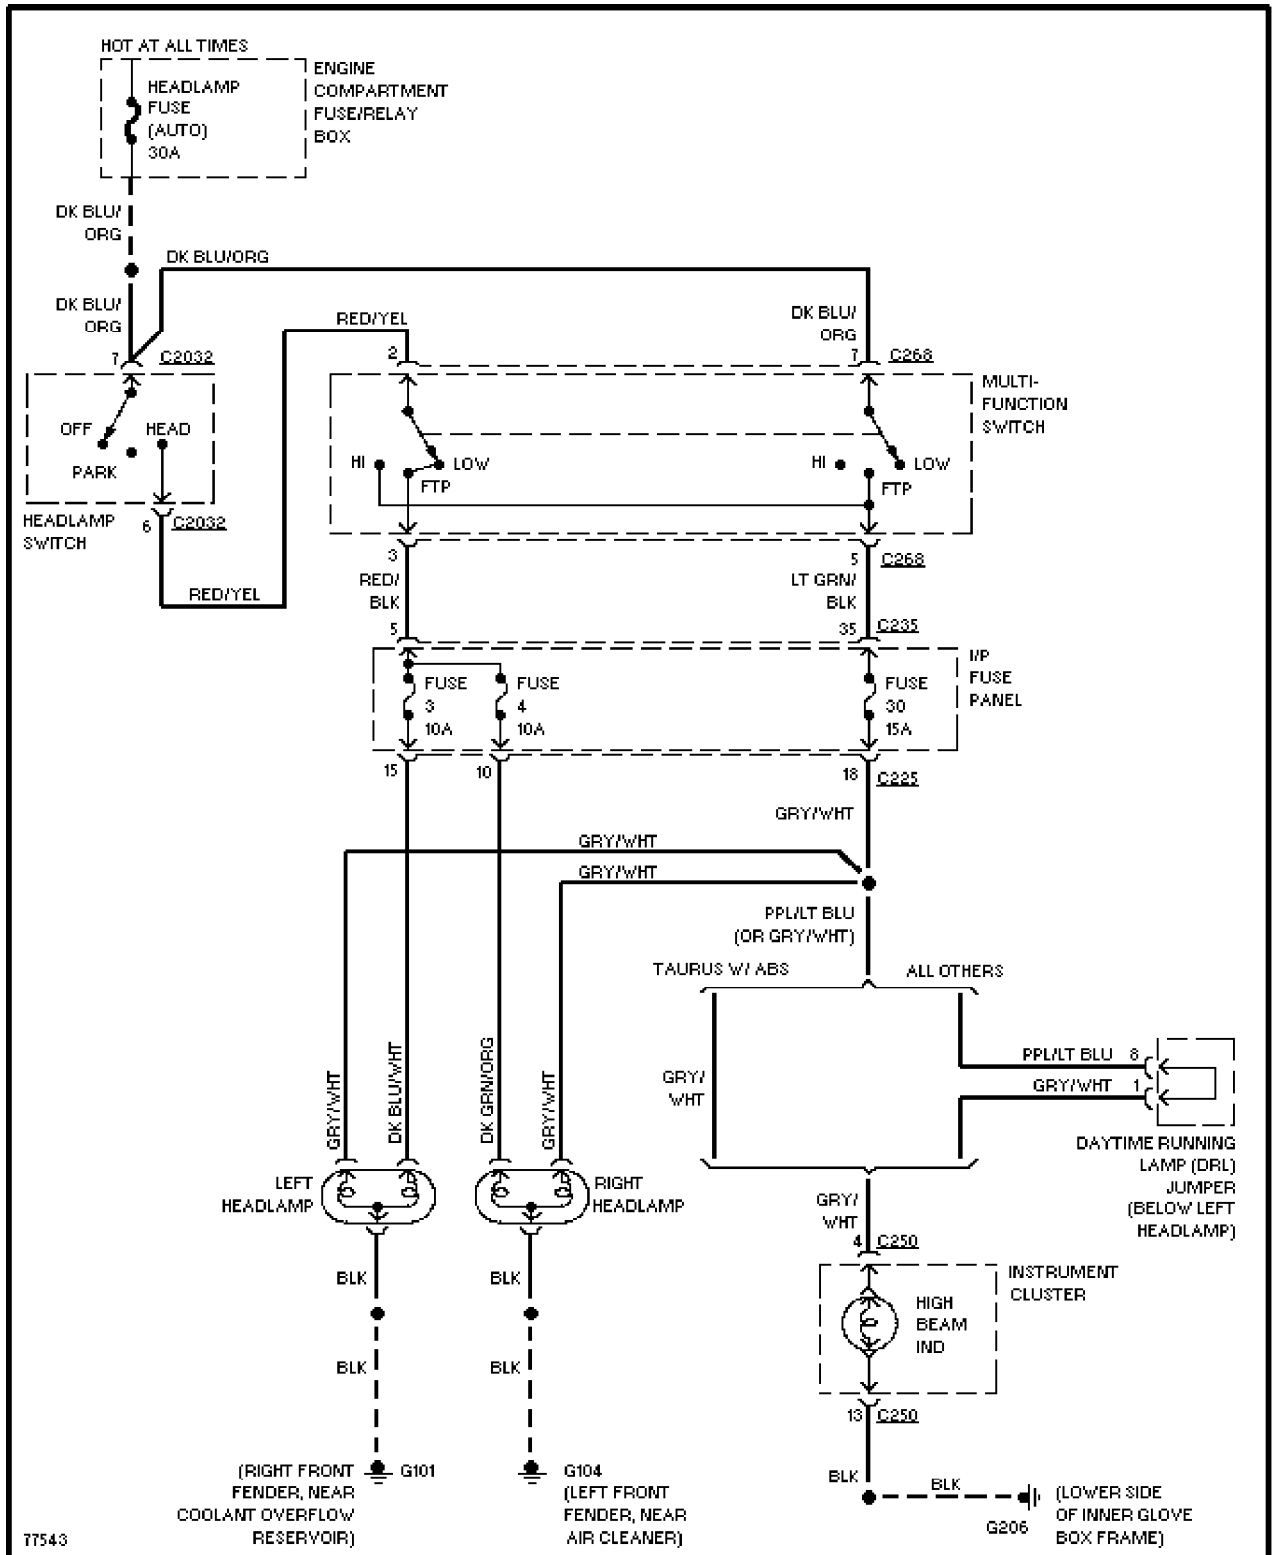

SYSTEM WIRING DIAGRAMS

Selected Block (p. 7)

1996 Ford Taurus

For <http://www.mitchell.narod.ru/>

Copyright © 1997 Mitchell International

Friday, March 02, 2001 09:13PM

Headlamps Circuit, W/O DRL