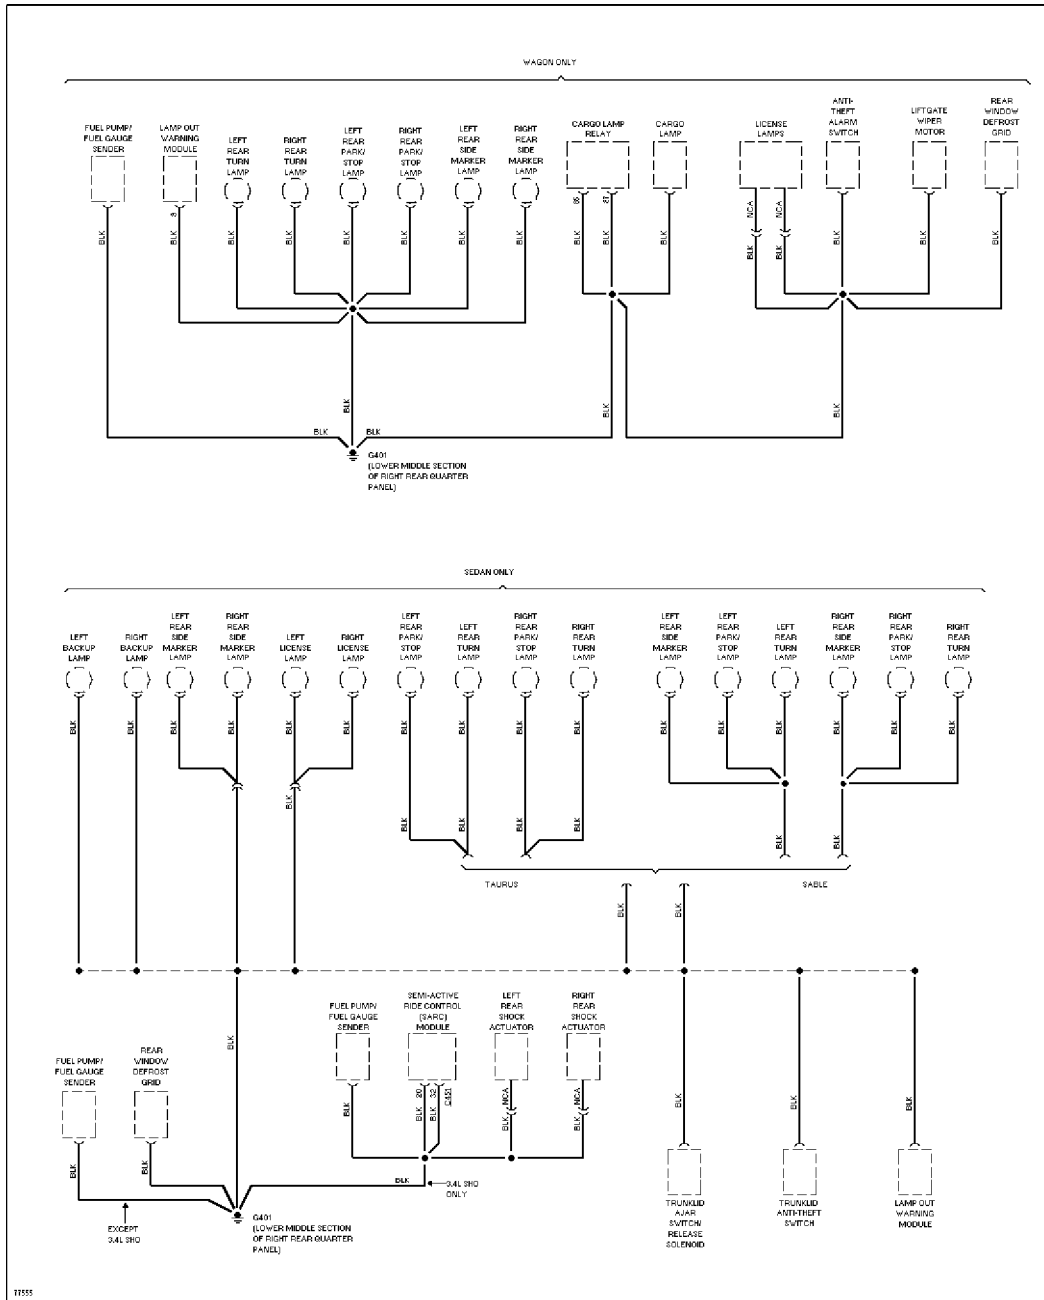

SYSTEM WIRING DIAGRAMS

Selected Block

1996 Ford Taurus

For <http://www.mitchell.narod.ru/>

Copyright © 1997 Mitchell International

Friday, March 02, 2001 09:13PM

GROUND DISTRIBUTION

Ground Distribution Circuit (1 of 3)

SYSTEM WIRING DIAGRAMS

Selected Block (p. 2)

1996 Ford Taurus

For <http://www.mitchell.narod.ru/>

Copyright © 1997 Mitchell International

Friday, March 02, 2001 09:13PM

Ground Distribution Circuit (2 of 3)

SYSTEM WIRING DIAGRAMS

Selected Block (p. 3)

1996 Ford Taurus

For <http://www.mitchell.narod.ru/>

Copyright © 1997 Mitchell International

Friday, March 02, 2001 09:13PM

Ground Distribution Circuit (3 of 3)

HEADLIGHTS

SYSTEM WIRING DIAGRAMS

Selected Block (p. 6)

1996 Ford Taurus

For <http://www.mitchell.narod.ru/>

Copyright © 1997 Mitchell International

Friday, March 02, 2001 09:13PM

Headlamps Circuit, W/ DRL

SYSTEM WIRING DIAGRAMS

Selected Block (p. 7)