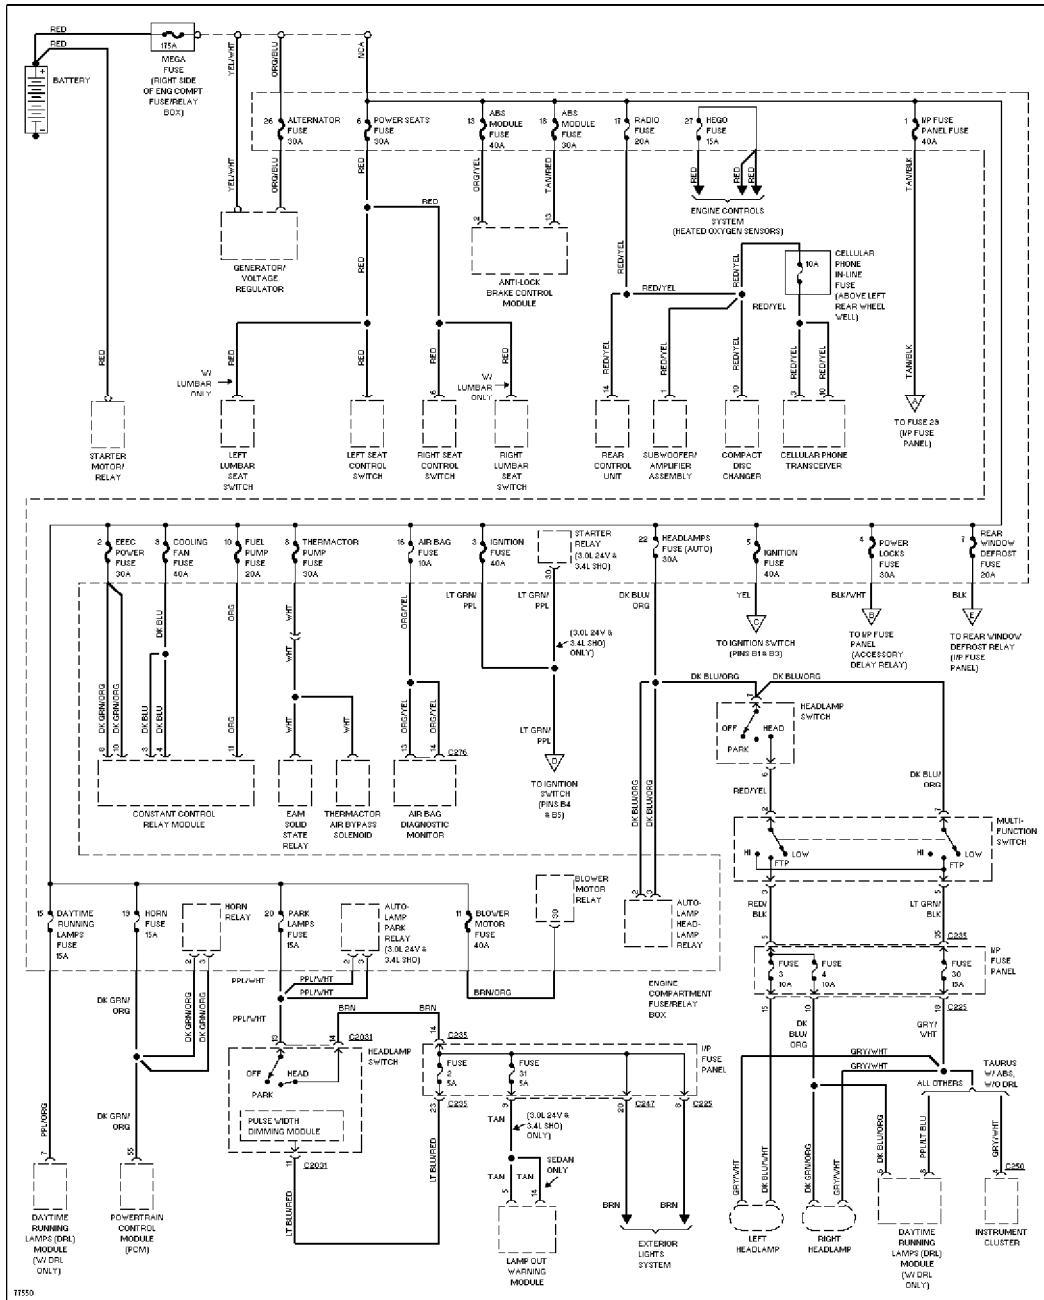

SYSTEM WIRING DIAGRAMS

Selected Block (p. 3)

1996 Ford Taurus

For <http://www.mitchell.narod.ru/>

Copyright © 1997 Mitchell International

Friday, March 02, 2001 09:13PM

Power Antenna Circuit

POWER DISTRIBUTION

SYSTEM WIRING DIAGRAMS

Selected Block (p. 4)

1996 Ford Taurus

For <http://www.mitchell.narod.ru/>

Copyright © 1997 Mitchell International

Friday, March 02, 2001 09:13PM

Power Distribution Circuit (1 of 3)

SYSTEM WIRING DIAGRAMS

Selected Block (p. 5)

1996 Ford Taurus

For <http://www.mitchell.narod.ru/>

Copyright © 1997 Mitchell International

Friday, March 02, 2001 09:13PM

Power Distribution Circuit (2 of 3)

SYSTEM WIRING DIAGRAMS

Selected Block (p. 6)