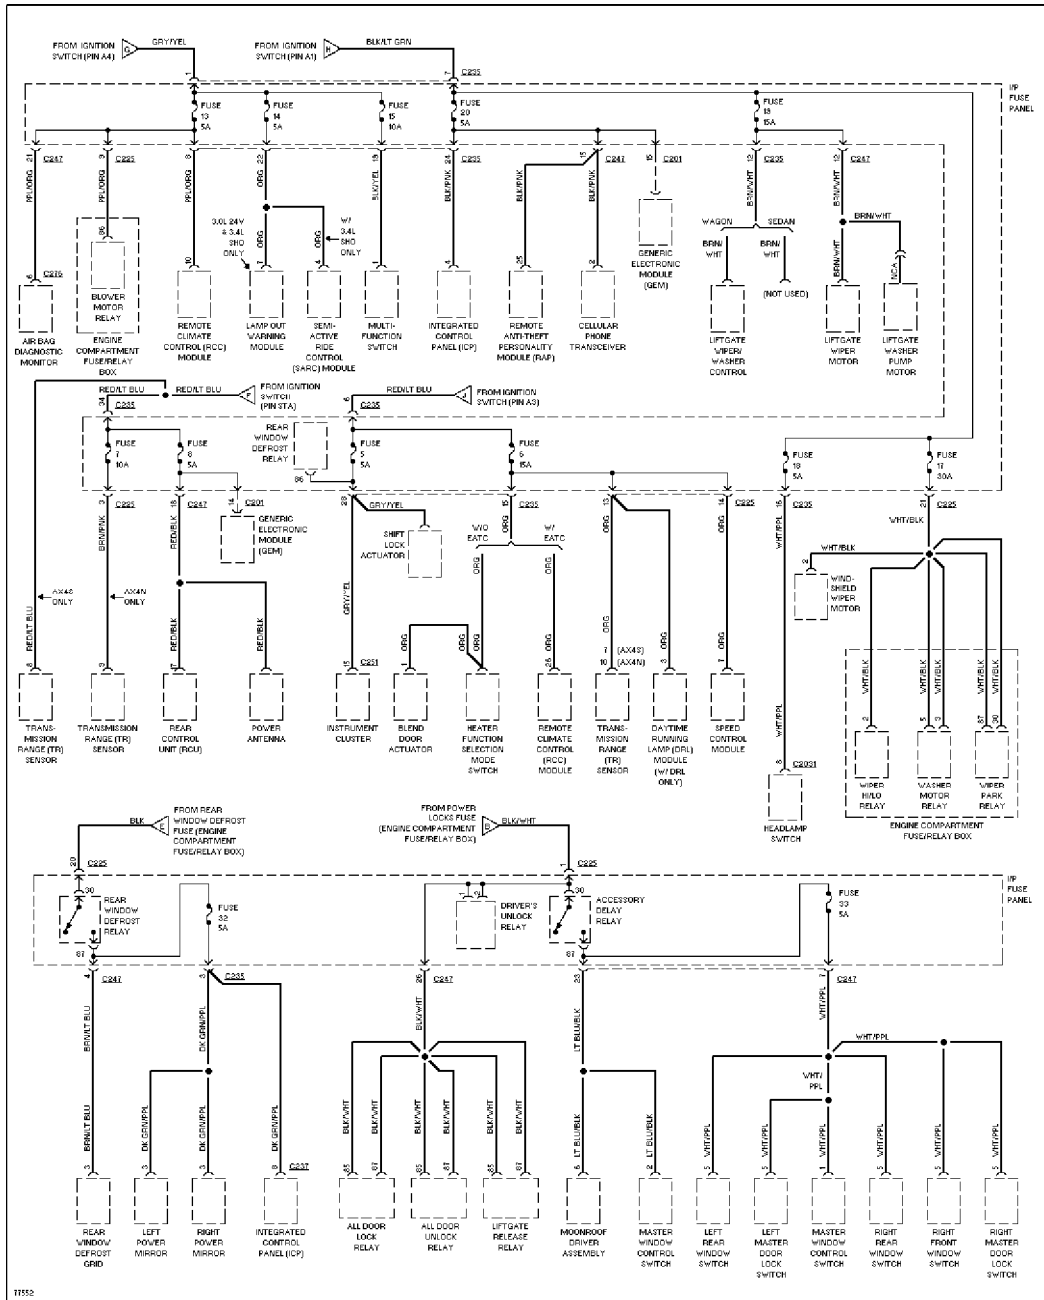

SYSTEM WIRING DIAGRAMS

Selected Block (p. 3)

1996 Ford Taurus

For <http://www.mitchell.narod.ru/>

Copyright © 1997 Mitchell International

Friday, March 02, 2001 09:13PM

Power Antenna Circuit

POWER DISTRIBUTION

SYSTEM WIRING DIAGRAMS

Selected Block (p. 4)

1996 Ford Taurus

For <http://www.mitchell.narod.ru/>

Copyright © 1997 Mitchell International

Friday, March 02, 2001 09:13PM

Power Distribution Circuit (1 of 3)

SYSTEM WIRING DIAGRAMS

Selected Block (p. 5)

1996 Ford Taurus

For <http://www.mitchell.narod.ru/>

Copyright © 1997 Mitchell International

Friday, March 02, 2001 09:13PM

Power Distribution Circuit (2 of 3)

SYSTEM WIRING DIAGRAMS

Selected Block (p. 6)

1996 Ford Taurus

For <http://www.mitchell.narod.ru/>

Copyright © 1997 Mitchell International

Friday, March 02, 2001 09:13PM

Power Distribution Circuit (3 of 3)