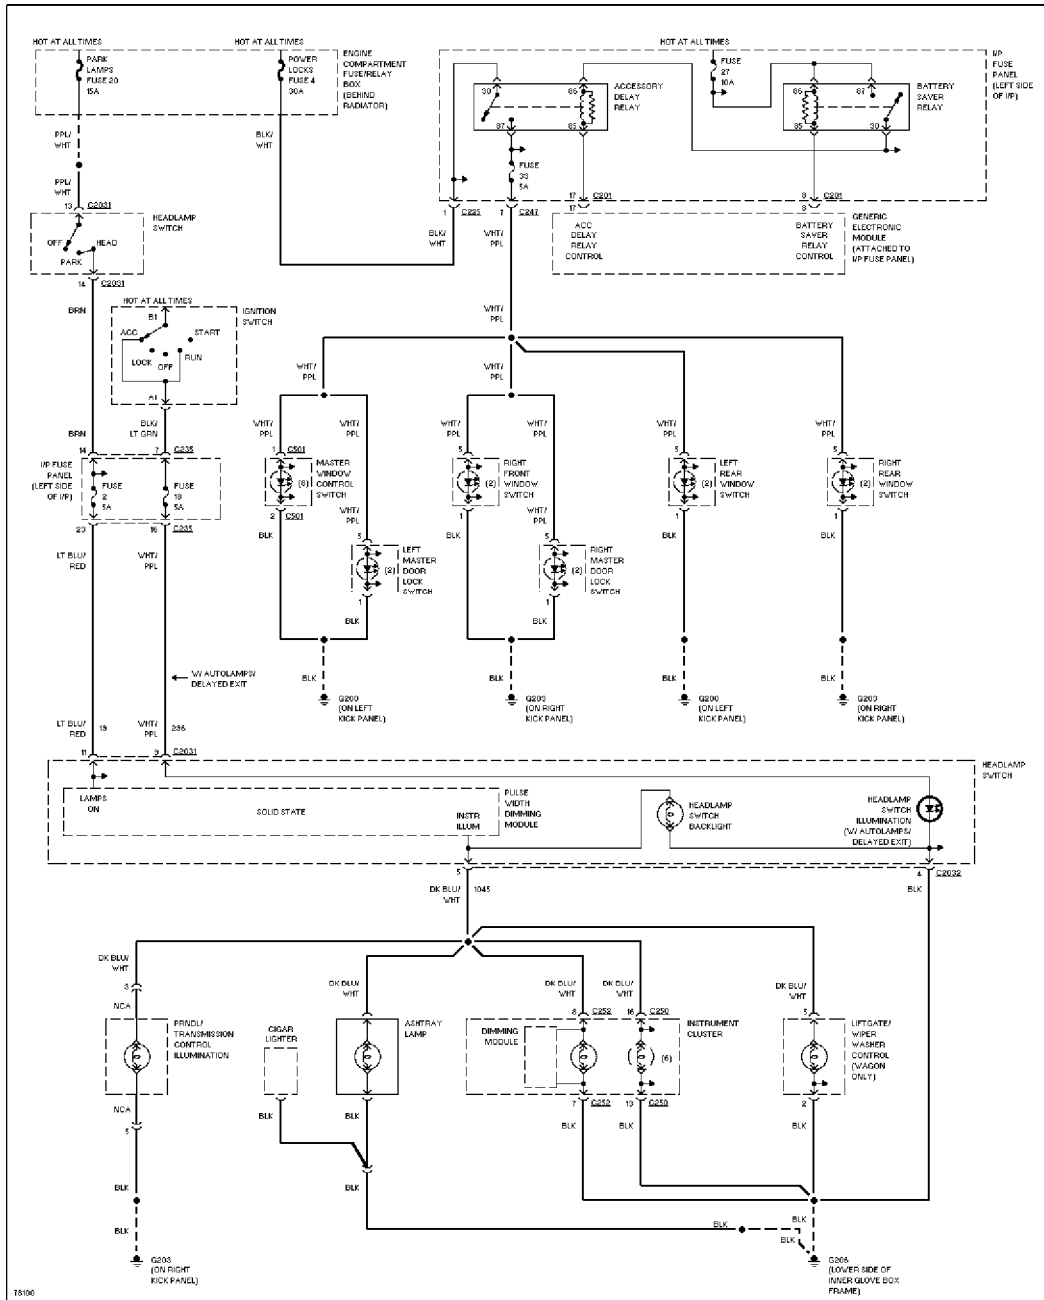

SYSTEM WIRING DIAGRAMS

Selected Block (p. 2)

1996 Ford Taurus

For <http://www.mitchell.narod.ru/>

Copyright © 1997 Mitchell International

Friday, March 02, 2001 09:13PM

Instrument Illumination Circuit

POWER ANTENNA

SYSTEM WIRING DIAGRAMS

Selected Block (p. 3)

1996 Ford Taurus

For <http://www.mitchell.narod.ru/>

Copyright © 1997 Mitchell International

Friday, March 02, 2001 09:13PM

Power Antenna Circuit

POWER DISTRIBUTION