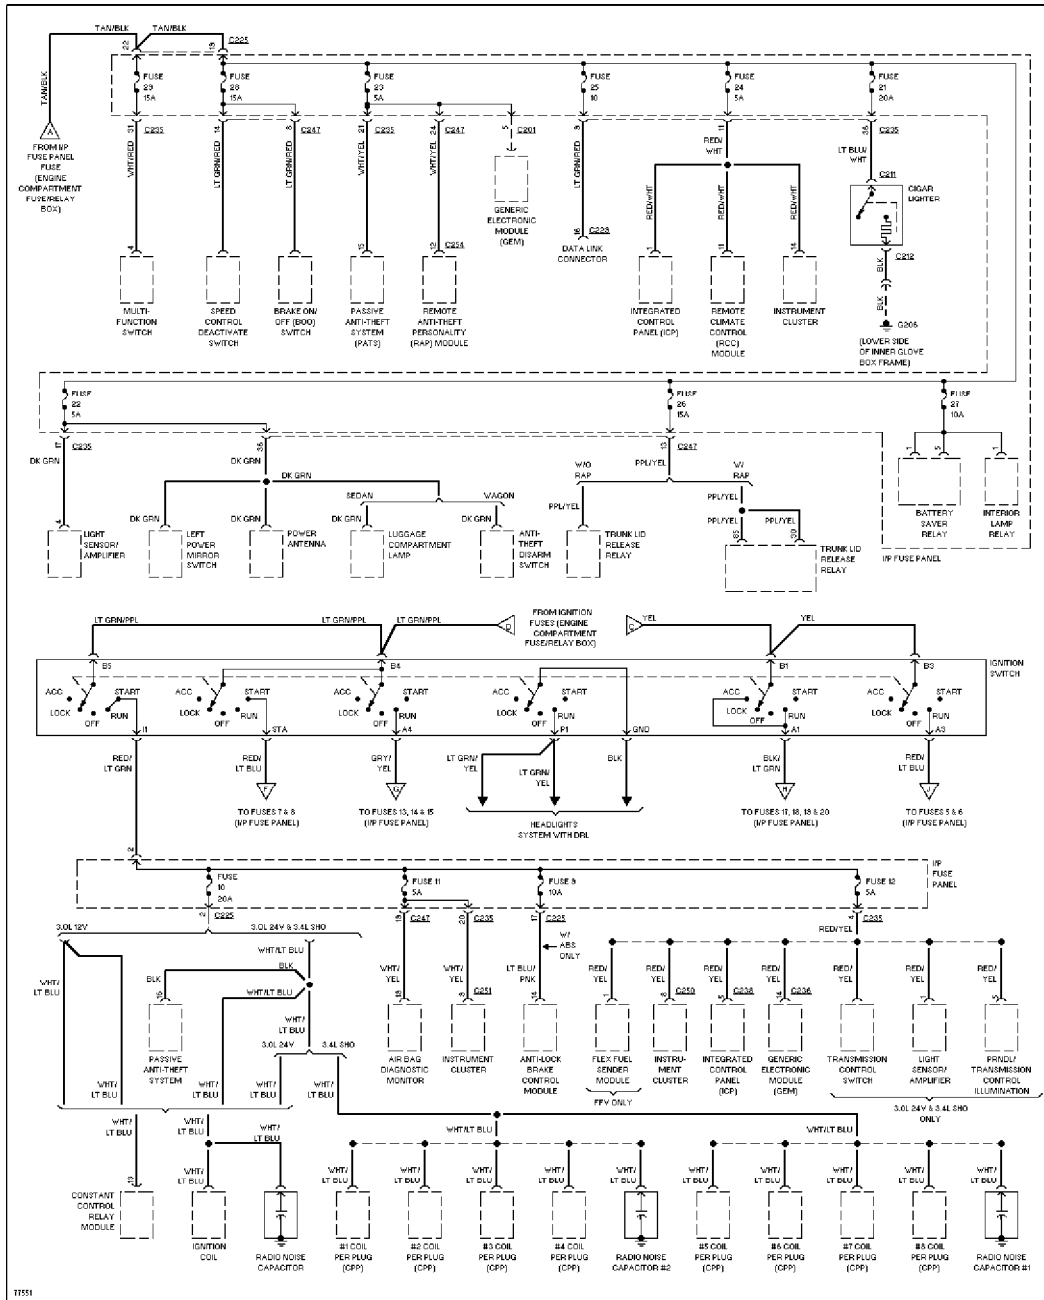

SYSTEM WIRING DIAGRAMS

Selected Block (p. 3)

1996 Ford Taurus

For <http://www.mitchell.narod.ru/>

Copyright © 1997 Mitchell International

Friday, March 02, 2001 09:13PM

Power Antenna Circuit

POWER DISTRIBUTION

SYSTEM WIRING DIAGRAMS

Selected Block (p. 4)

1996 Ford Taurus

For <http://www.mitchell.narod.ru/>

Copyright © 1997 Mitchell International

Friday, March 02, 2001 09:13PM

Power Distribution Circuit (1 of 3)

SYSTEM WIRING DIAGRAMS

Selected Block (p. 5)

1996 Ford Taurus

For <http://www.mitchell.narod.ru/>

Copyright © 1997 Mitchell International

Friday, March 02, 2001 09:13PM

Power Distribution Circuit (2 of 3)

SYSTEM WIRING DIAGRAMS

Selected Block (p. 6)