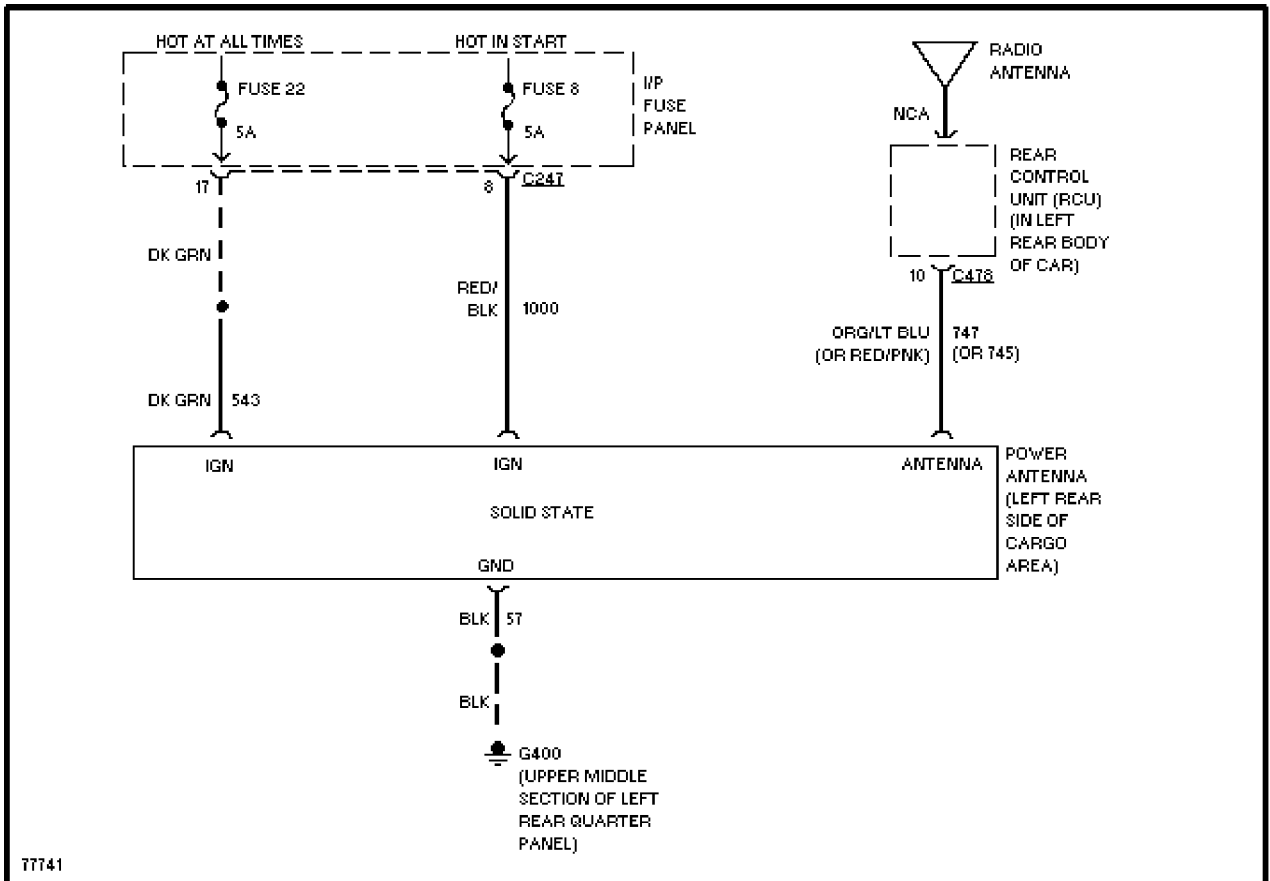

SYSTEM WIRING DIAGRAMS

Selected Block (p. 3)

1996 Ford Taurus

For <http://www.mitchell.narod.ru/>

Copyright © 1997 Mitchell International

Friday, March 02, 2001 09:13PM

Power Antenna Circuit

POWER DISTRIBUTION

SYSTEM WIRING DIAGRAMS

Selected Block (p. 4)

1996 Ford Taurus

For <http://www.mitchell.narod.ru/>

Copyright © 1997 Mitchell International

Friday, March 02, 2001 09:13PM

Power Distribution Circuit (1 of 3)

SYSTEM WIRING DIAGRAMS