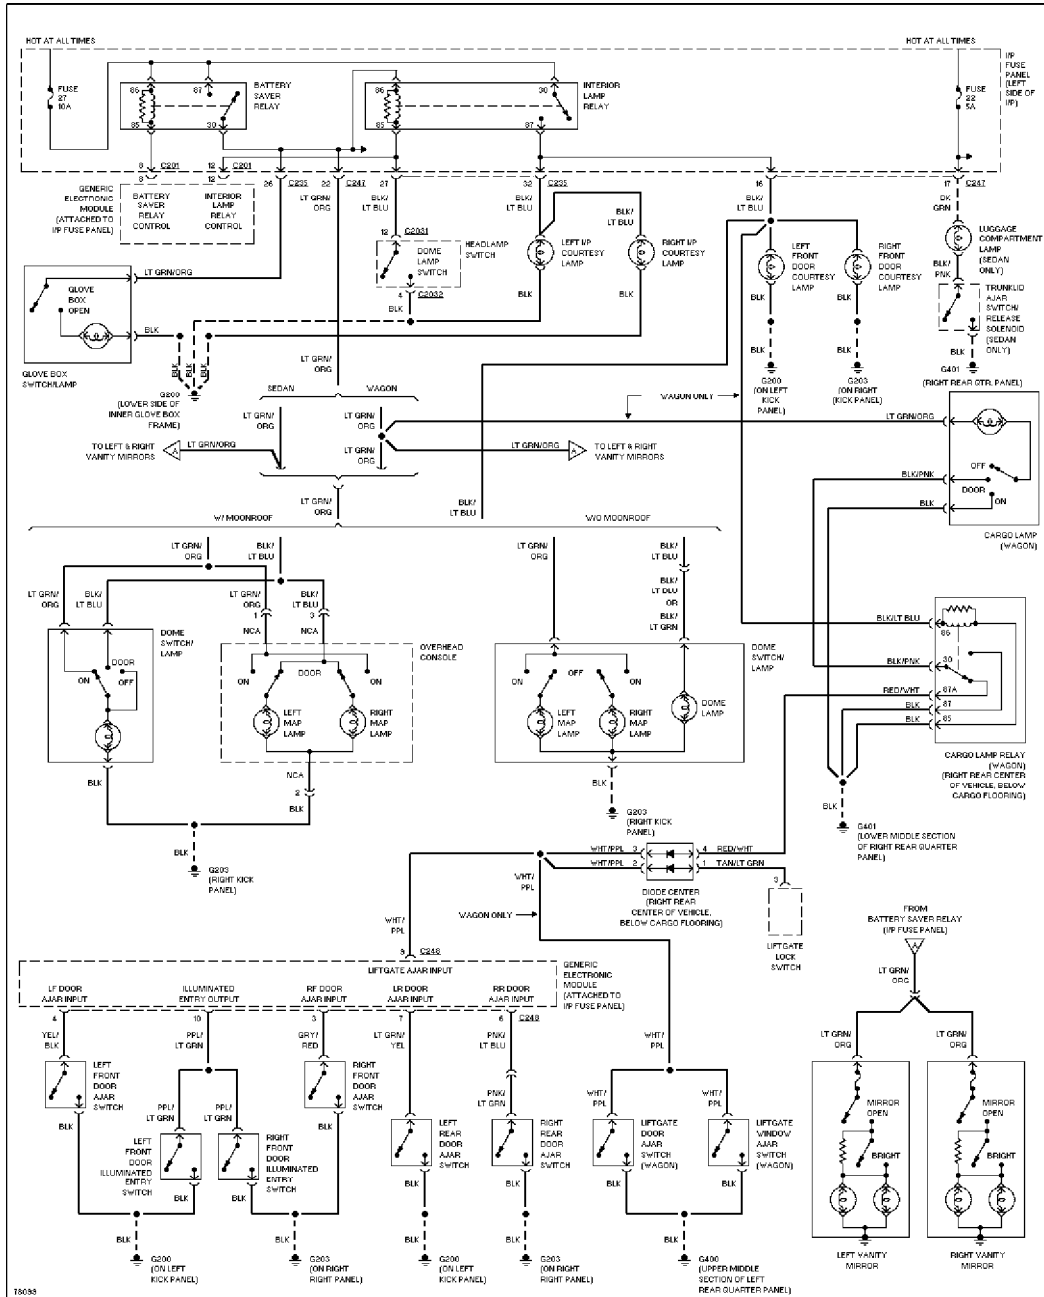

SYSTEM WIRING DIAGRAMS

Selected Block

1996 Ford Taurus

For <http://www.mitchell.narod.ru/>

Copyright © 1997 Mitchell International

Friday, March 02, 2001 09:13PM

INTERIOR LIGHTS

Courtesy Lamps Circuit

SYSTEM WIRING DIAGRAMS

Selected Block (p. 2)

1996 Ford Taurus

For <http://www.mitchell.narod.ru/>

Copyright © 1997 Mitchell International

Friday, March 02, 2001 09:13PM

Instrument Illumination Circuit

POWER ANTENNA

SYSTEM WIRING DIAGRAMS

Selected Block (p. 3)

1996 Ford Taurus

For <http://www.mitchell.narod.ru/>

Copyright © 1997 Mitchell International

Friday, March 02, 2001 09:13PM

Power Antenna Circuit

POWER DISTRIBUTION

SYSTEM WIRING DIAGRAMS

Selected Block (p. 4)

1996 Ford Taurus

For <http://www.mitchell.narod.ru/>

Copyright © 1997 Mitchell International

Friday, March 02, 2001 09:13PM

Power Distribution Circuit (1 of 3)

SYSTEM WIRING DIAGRAMS