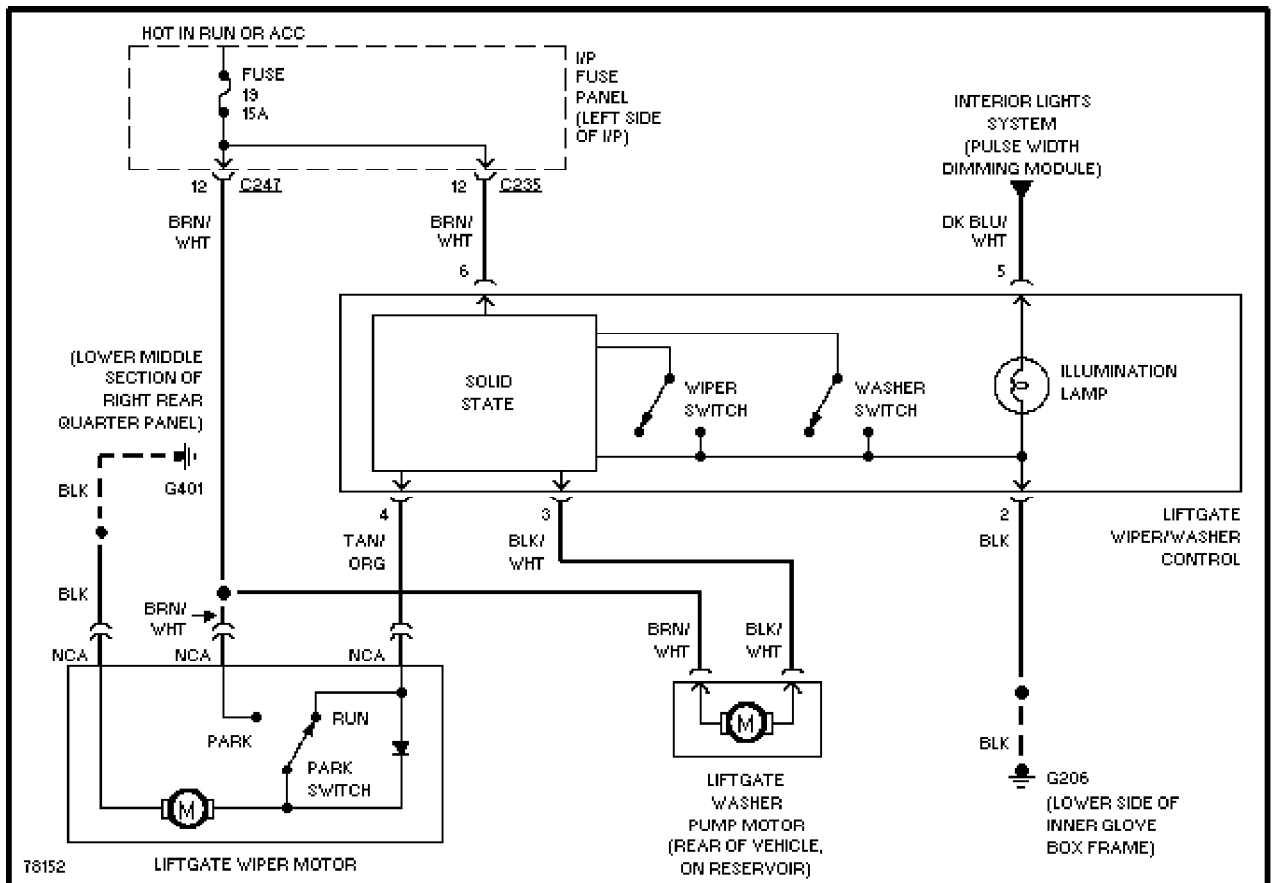

WIPER/WASHER

SYSTEM WIRING DIAGRAMS

Selected Block (p. 3)

1996 Ford Taurus

For <http://www.mitchell.narod.ru/>

Copyright © 1997 Mitchell International

Friday, March 02, 2001 09:14PM

Front Wiper/Washer Circuit

SYSTEM WIRING DIAGRAMS

Selected Block (p. 4)

1996 Ford Taurus

For <http://www.mitchell.narod.ru/>

Copyright © 1997 Mitchell International

Friday, March 02, 2001 09:14PM

Rear Wiper/Washer Circuit

END OF ARTICLE