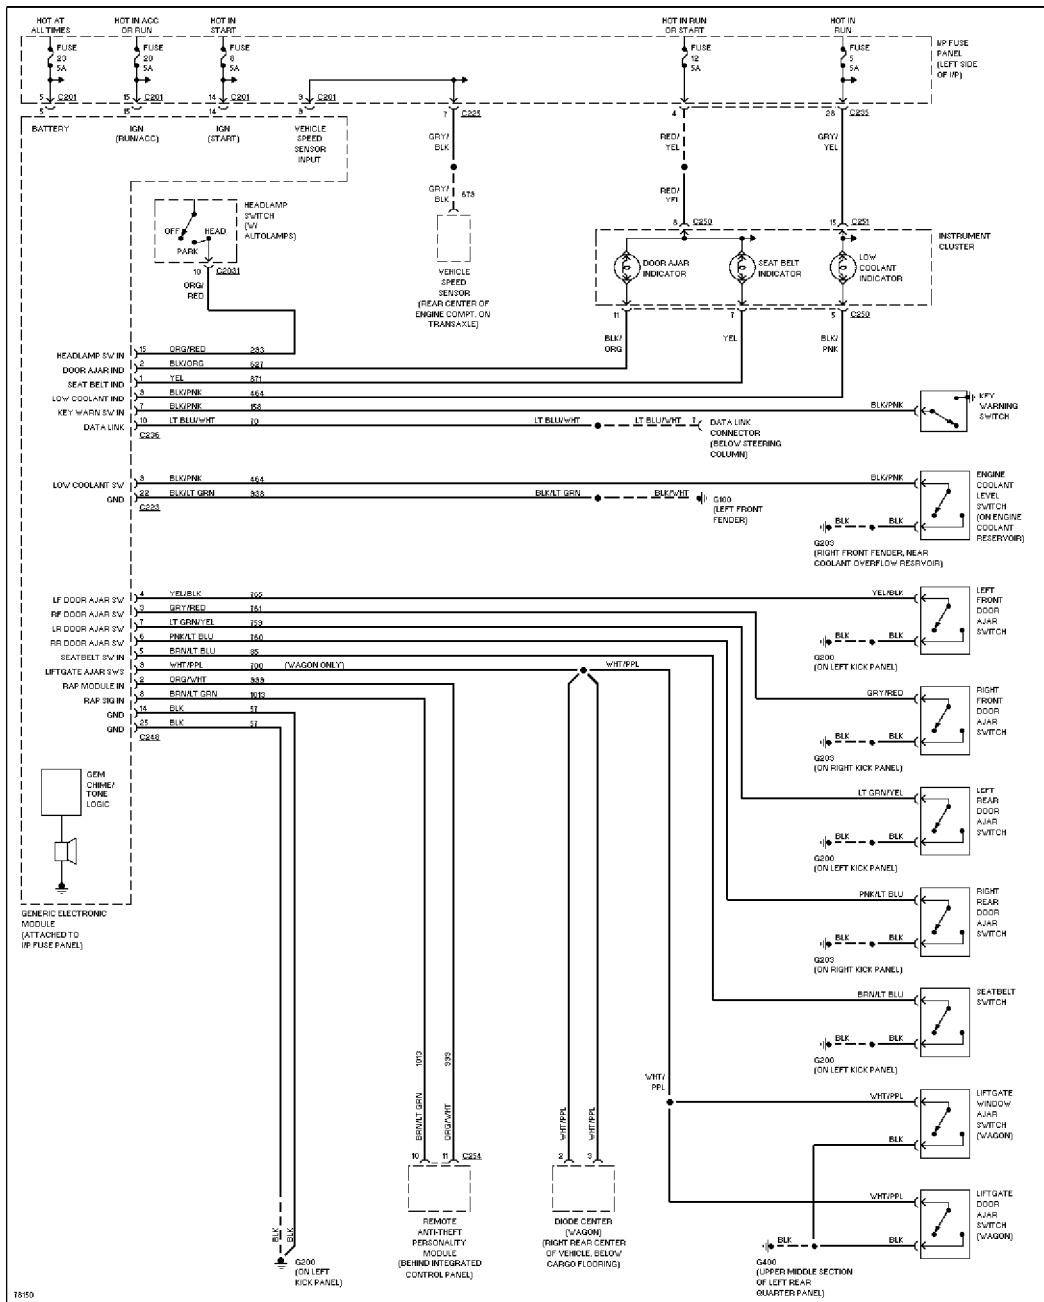

SYSTEM WIRING DIAGRAMS

Selected Block

1996 Ford Taurus

For <http://www.mitchell.narod.ru/>

Copyright © 1997 Mitchell International

Friday, March 02, 2001 09:14PM

TRUNK, TAILGATE, FUEL DOOR

Trunk Release Circuit

WARNING SYSTEMS

SYSTEM WIRING DIAGRAMS

Selected Block (p. 2)

1996 Ford Taurus

For <http://www.mitchell.narod.ru/>

Copyright © 1997 Mitchell International

Friday, March 02, 2001 09:14PM

Warning System Circuits

WIPER/WASHER

SYSTEM WIRING DIAGRAMS

Selected Block (p. 3)

1996 Ford Taurus

For <http://www.mitchell.narod.ru/>

Copyright © 1997 Mitchell International

Friday, March 02, 2001 09:14PM

Front Wiper/Washer Circuit

SYSTEM WIRING DIAGRAMS

Selected Block (p. 4)

1996 Ford Taurus

For <http://www.mitchell.narod.ru/>

Copyright © 1997 Mitchell International

Friday, March 02, 2001 09:14PM

Rear Wiper/Washer Circuit

END OF ARTICLE