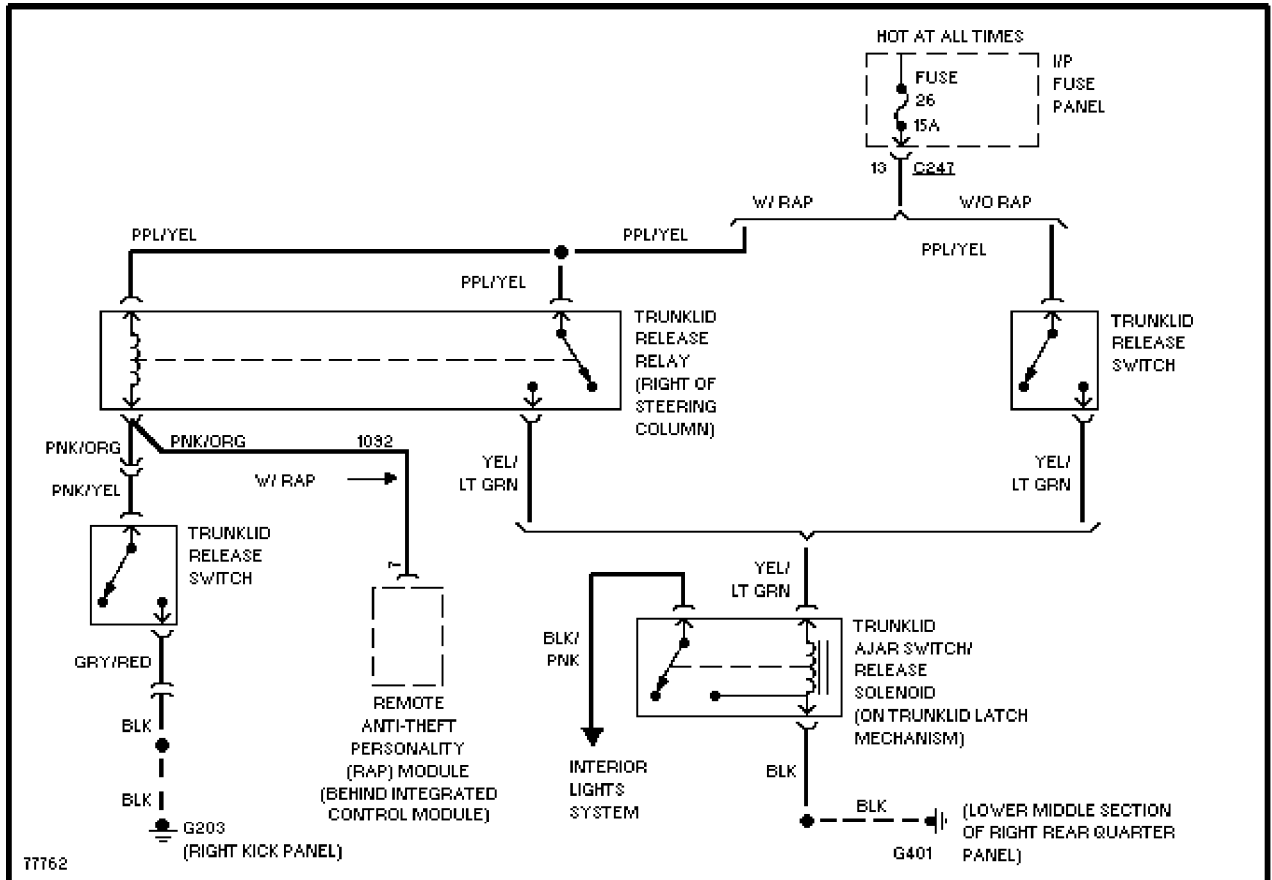

SYSTEM WIRING DIAGRAMS

Selected Block

1996 Ford Taurus

For <http://www.mitchell.narod.ru/>

Copyright © 1997 Mitchell International

Friday, March 02, 2001 09:14PM

TRUNK, TAILGATE, FUEL DOOR

Trunk Release Circuit

WARNING SYSTEMS

SYSTEM WIRING DIAGRAMS

Selected Block (p. 2)

1996 Ford Taurus

For <http://www.mitchell.narod.ru/>

Copyright © 1997 Mitchell International

Friday, March 02, 2001 09:14PM

Warning System Circuits

WIPER/WASHER

SYSTEM WIRING DIAGRAMS

Selected Block (p. 3)

1996 Ford Taurus

For <http://www.mitchell.narod.ru/>

Copyright © 1997 Mitchell International

Friday, March 02, 2001 09:14PM

Front Wiper/Washer Circuit

SYSTEM WIRING DIAGRAMS

Selected Block (p. 4)

1996 Ford Taurus

For <http://www.mitchell.narod.ru/>

Copyright © 1997 Mitchell International

Friday, March 02, 2001 09:14PM

Rear Wiper/Washer Circuit

END OF ARTICLE