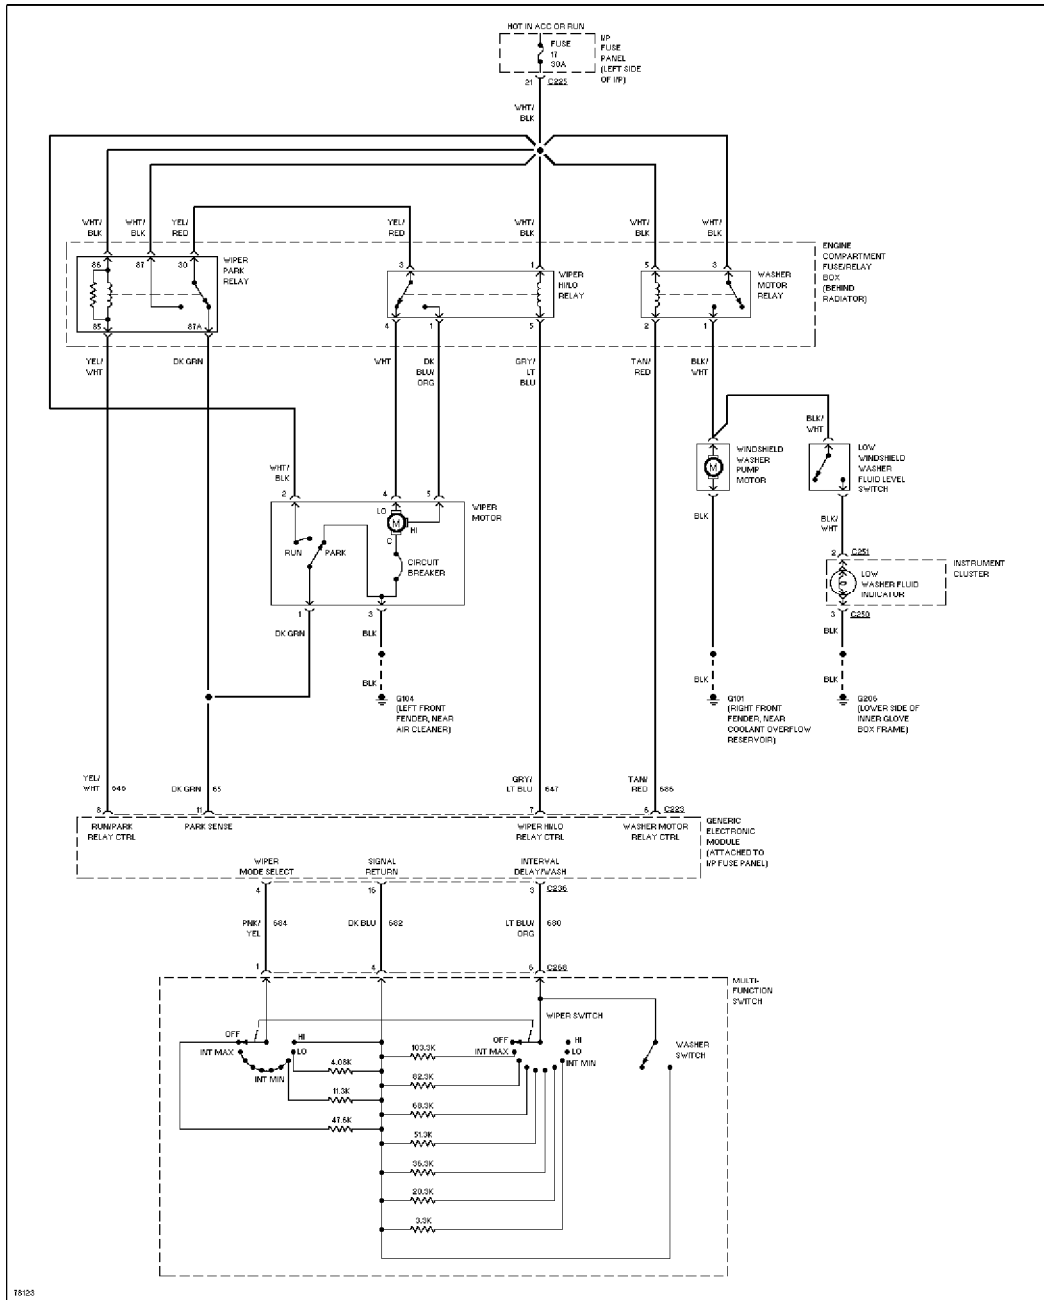

SYSTEM WIRING DIAGRAMS

Selected Block

1996 Ford Taurus

For <http://www.mitchell.narod.ru/>

Copyright © 1997 Mitchell International

Friday, March 02, 2001 09:14PM

TRUNK, TAILGATE, FUEL DOOR

Trunk Release Circuit

WARNING SYSTEMS

SYSTEM WIRING DIAGRAMS

Selected Block (p. 2)

1996 Ford Taurus

For <http://www.mitchell.narod.ru/>

Copyright © 1997 Mitchell International

Friday, March 02, 2001 09:14PM

Warning System Circuits

WIPER/WASHER

SYSTEM WIRING DIAGRAMS

Selected Block (p. 3)

1996 Ford Taurus

For <http://www.mitchell.narod.ru/>

Copyright © 1997 Mitchell International

Friday, March 02, 2001 09:14PM

Front Wiper/Washer Circuit

SYSTEM WIRING DIAGRAMS

Selected Block (p. 4)

1996 Ford Taurus

For <http://www.mitchell.narod.ru/>

Copyright © 1997 Mitchell International

Friday, March 02, 2001 09:14PM

Rear Wiper/Washer Circuit

END OF ARTICLE