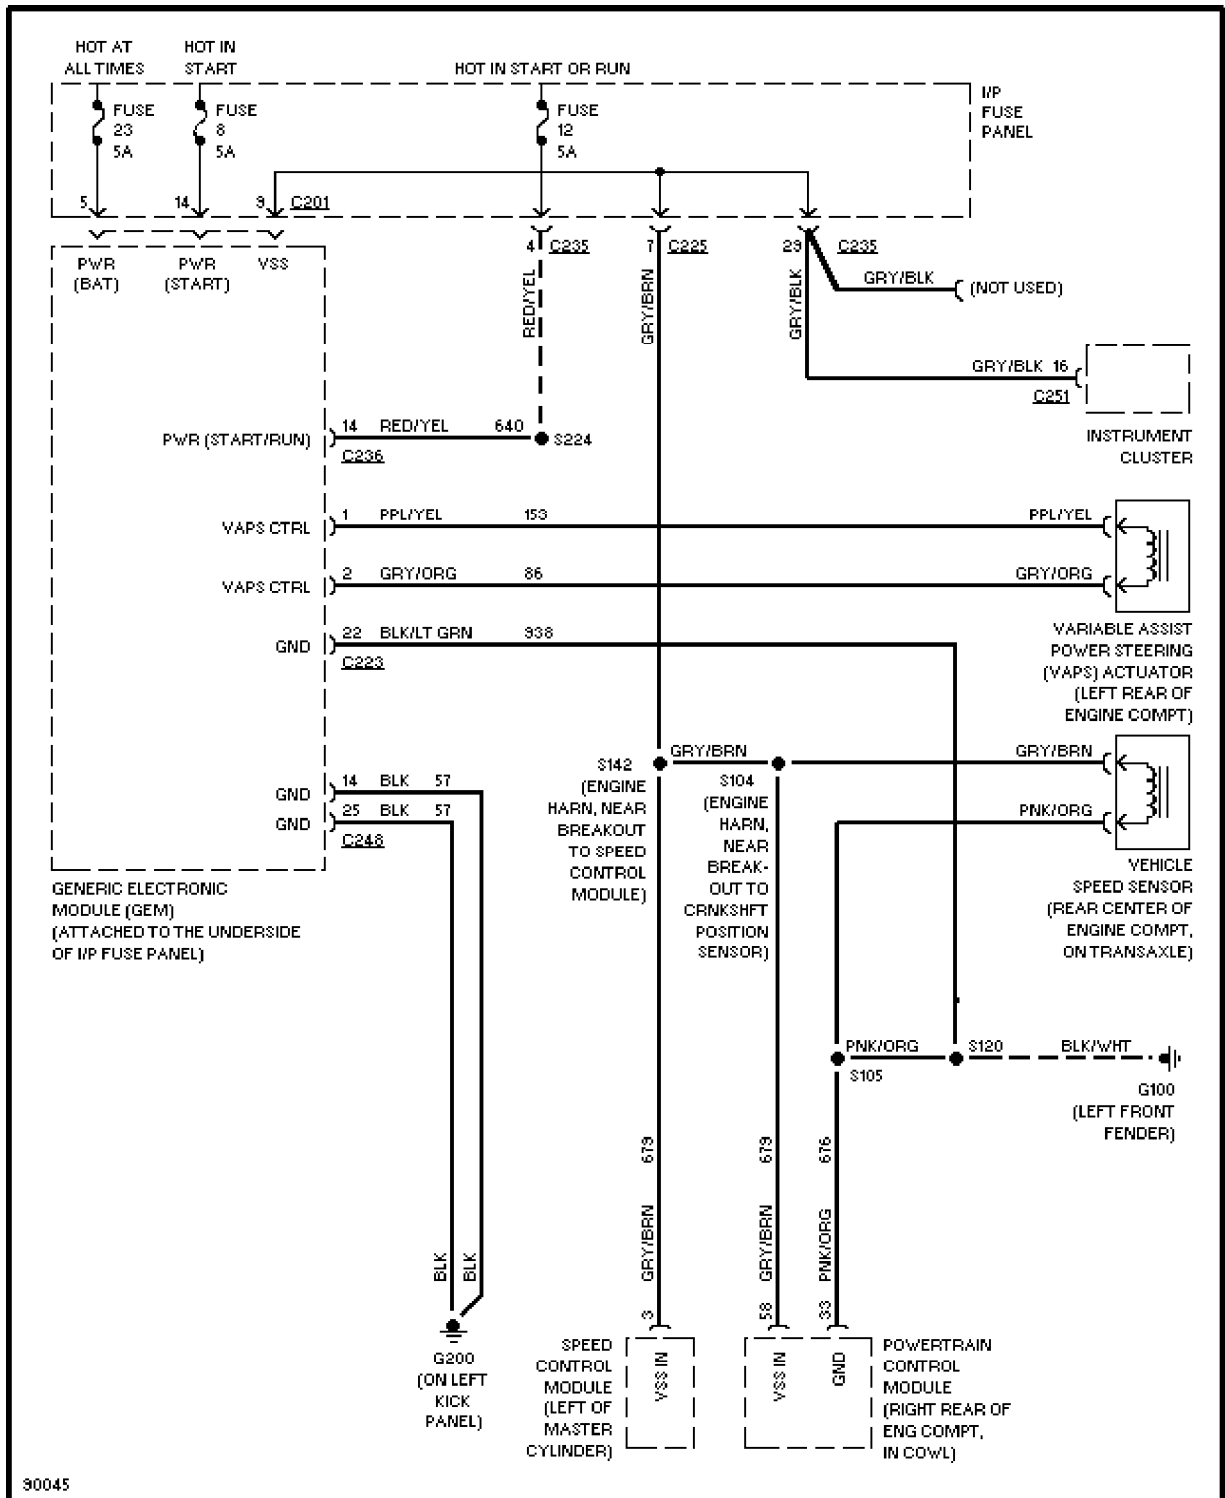

SYSTEM WIRING DIAGRAMS

Selected Block (p. 2)

1997 Ford Taurus

For <http://www.mitchell.narod.ru/>

Copyright © 1997 Mitchell International

Friday, March 02, 2001 09:15PM

ELECTRONIC POWER STEERING

90045

Electronic Power Steering Circuit

SYSTEM WIRING DIAGRAMS

Selected Block (p. 3)

1997 Ford Taurus

For <http://www.mitchell.narod.ru/>

Copyright © 1997 Mitchell International

Friday, March 02, 2001 09:15PM

ELECTRONIC SUSPENSION

Electronic Suspension Circuit