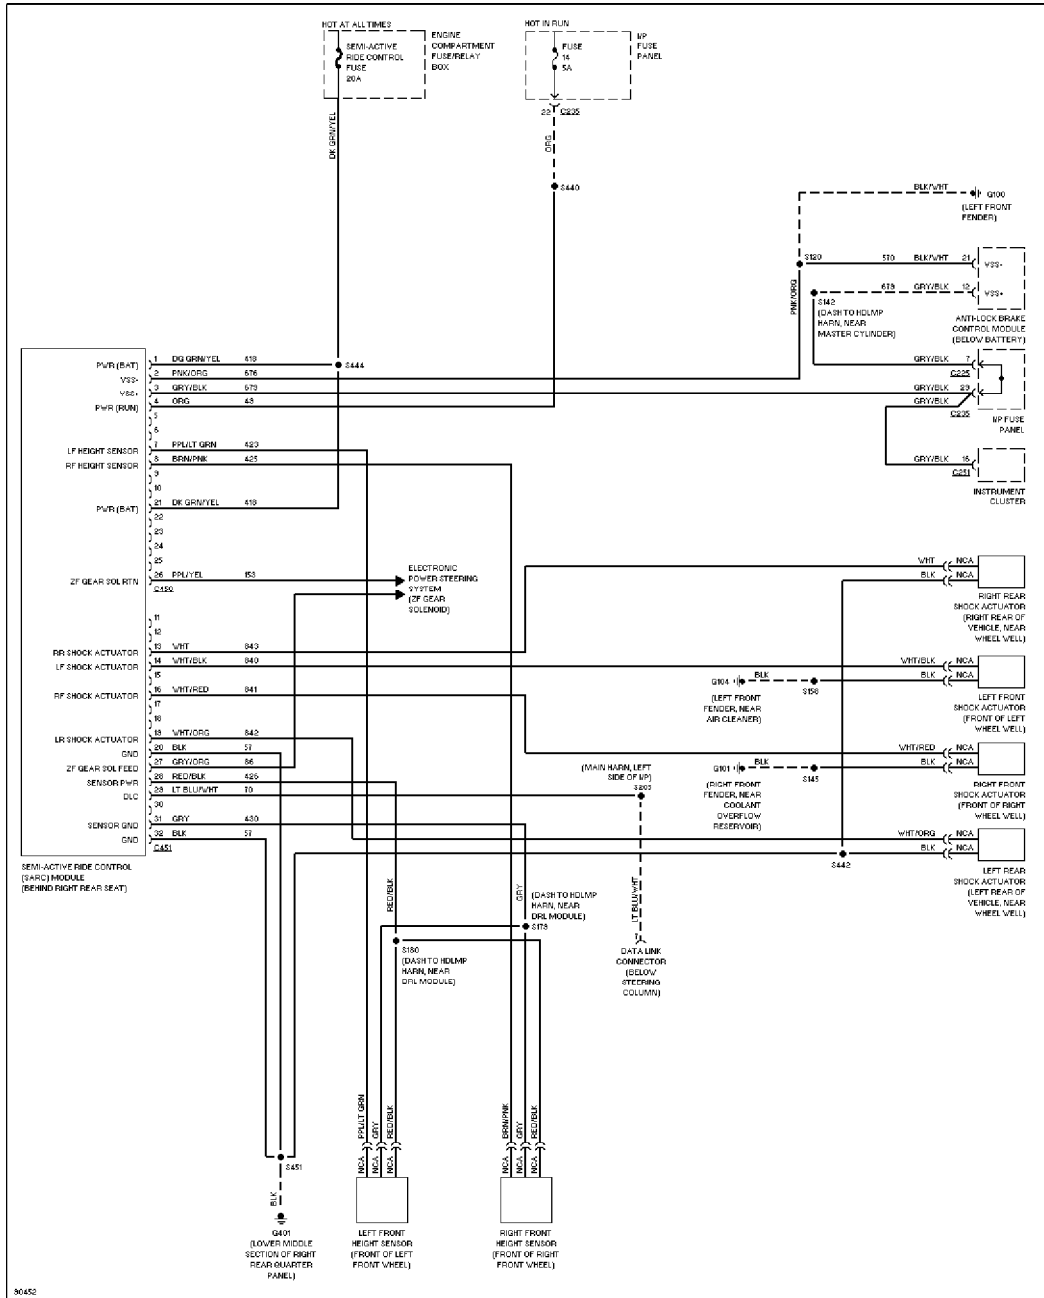

SYSTEM WIRING DIAGRAMS

Selected Block (p. 2)

1997 Ford Taurus

For <http://www.mitchell.narod.ru/>

Copyright © 1997 Mitchell International

Friday, March 02, 2001 09:15PM

ELECTRONIC POWER STEERING

90045

Electronic Power Steering Circuit

SYSTEM WIRING DIAGRAMS

Selected Block (p. 3)

1997 Ford Taurus

For <http://www.mitchell.narod.ru/>

Copyright © 1997 Mitchell International

Friday, March 02, 2001 09:15PM

ELECTRONIC SUSPENSION

Electronic Suspension Circuit