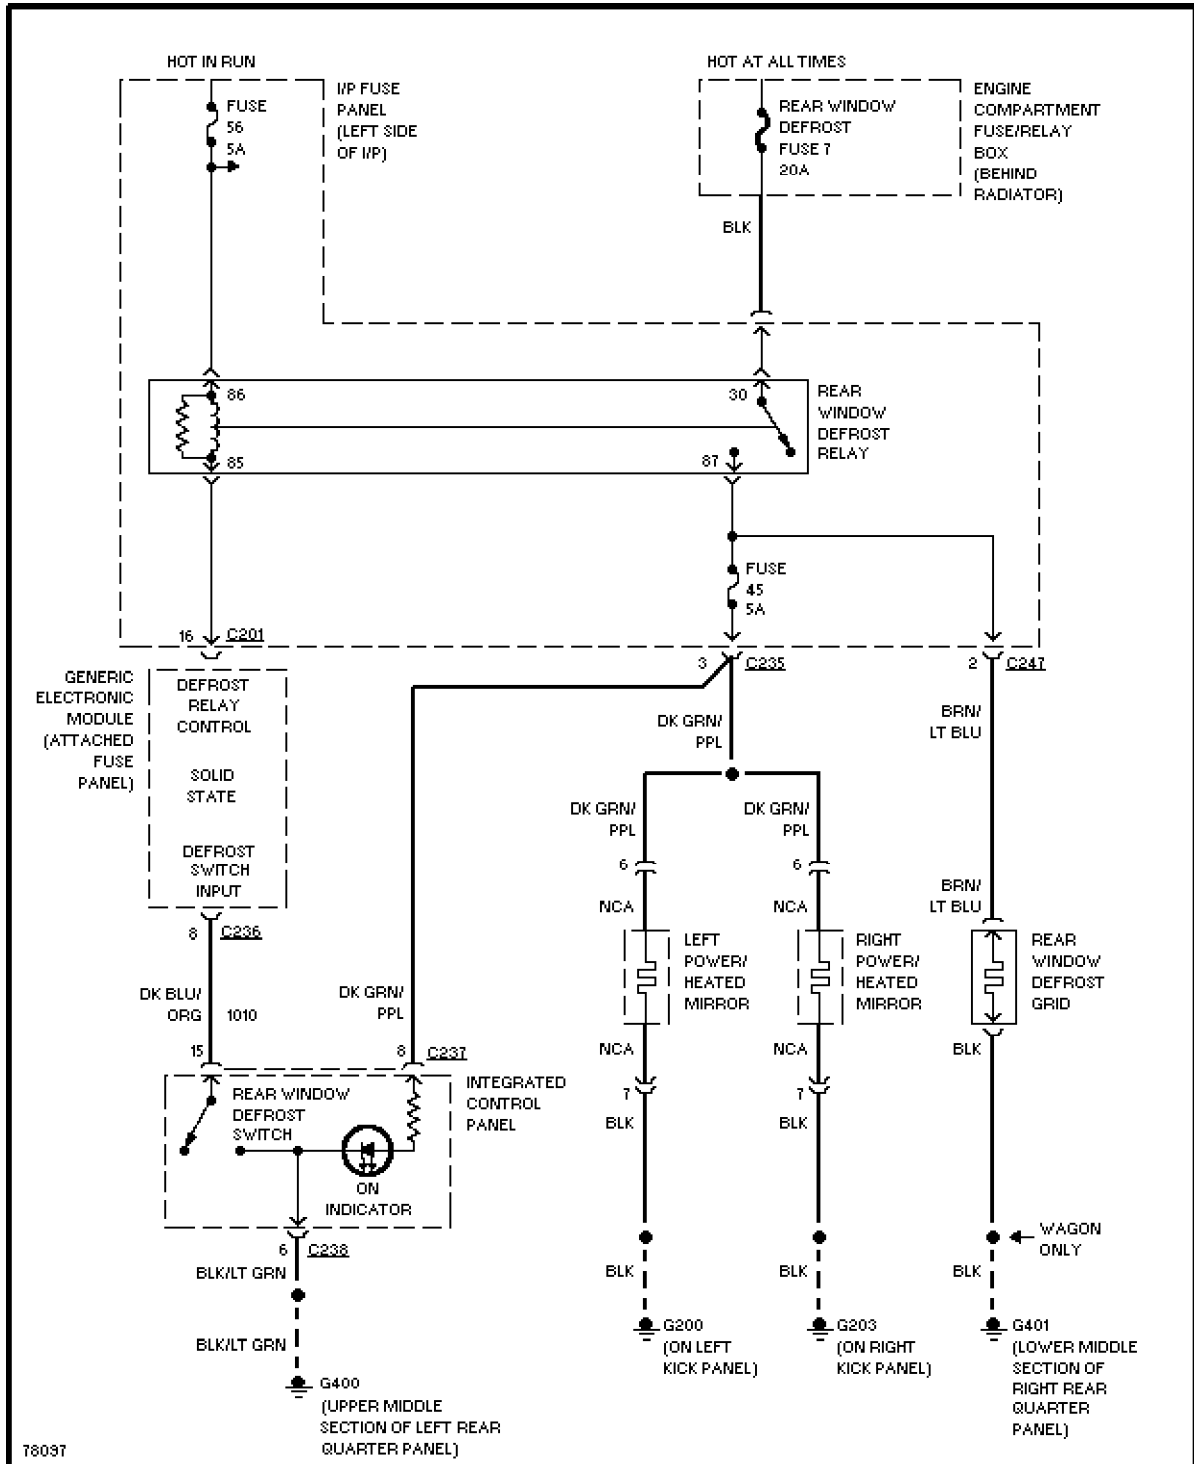

SYSTEM WIRING DIAGRAMS

Selected Block

1997 Ford Taurus

For <http://www.mitchell.narod.ru/>

Copyright © 1997 Mitchell International

Friday, March 02, 2001 09:15PM

DEFOGGERS

Defogger Circuit

SYSTEM WIRING DIAGRAMS

Selected Block (p. 2)

1997 Ford Taurus

For <http://www.mitchell.narod.ru/>

Copyright © 1997 Mitchell International

Friday, March 02, 2001 09:15PM

ELECTRONIC POWER STEERING

90045

Electronic Power Steering Circuit

SYSTEM WIRING DIAGRAMS

Selected Block (p. 3)

1997 Ford Taurus

For <http://www.mitchell.narod.ru/>

Copyright © 1997 Mitchell International

Friday, March 02, 2001 09:15PM

ELECTRONIC SUSPENSION

Electronic Suspension Circuit