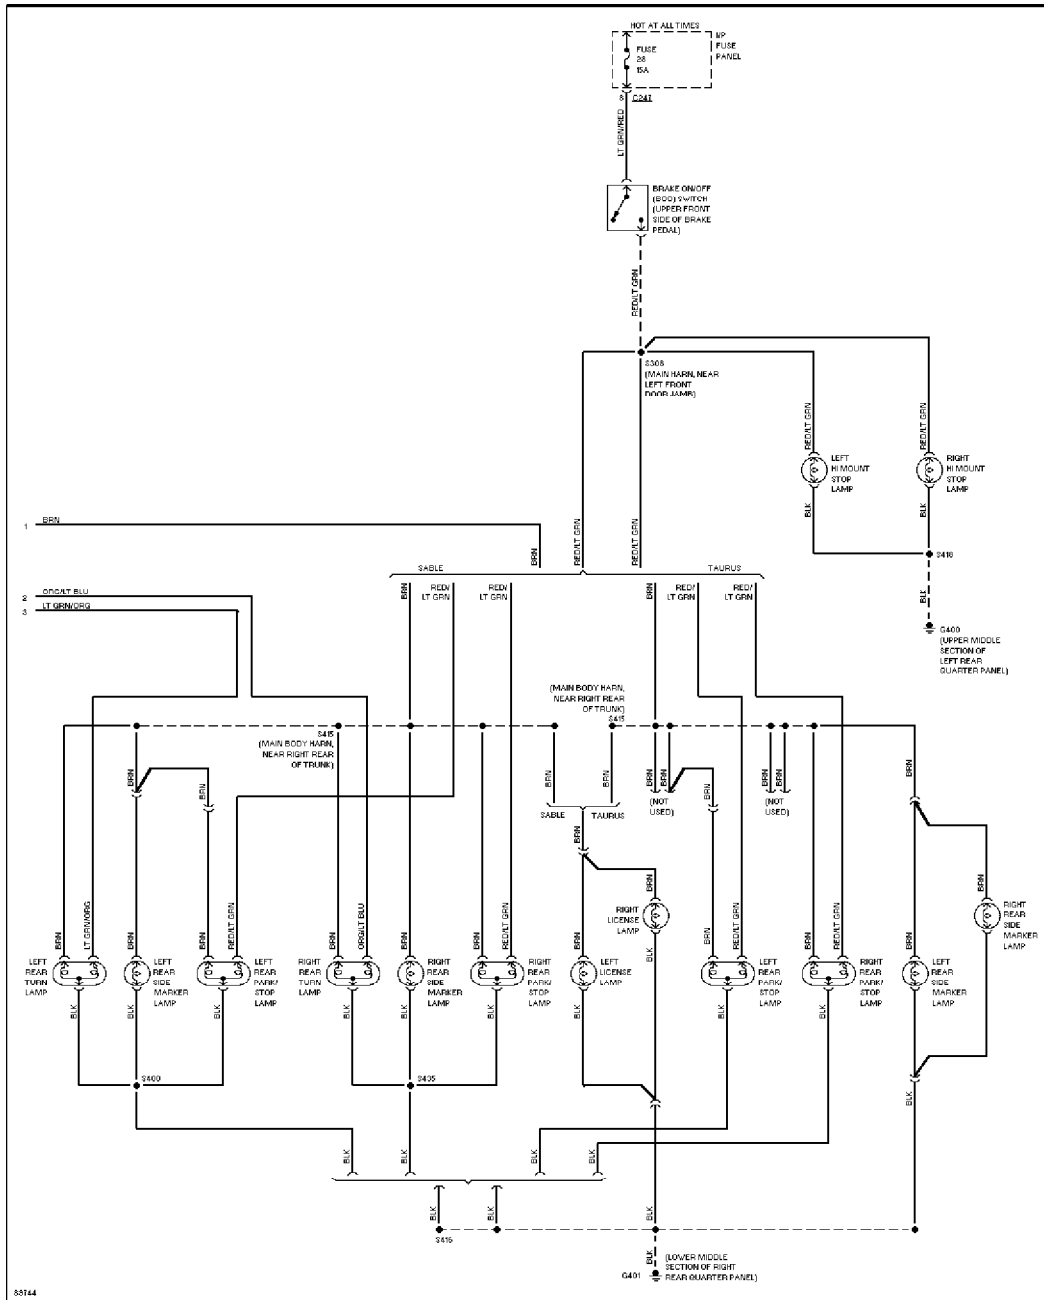

Selected Block (p. 3)

1997 Ford Taurus

For <http://www.mitchell.narod.ru/>

Copyright © 1997 Mitchell International

Friday, March 02, 2001 09:16PM

Exterior Lamps Circuit, Sedan W/ Lamp Out Warning (1 of 2)

SYSTEM WIRING DIAGRAMS

Selected Block (p. 4)

1997 Ford Taurus

For <http://www.mitchell.narod.ru/>

Copyright © 1997 Mitchell International

Friday, March 02, 2001 09:16PM

Exterior Lamps Circuit, Sedan W/ Lamp Out Warning (2 of 2)

SYSTEM WIRING DIAGRAMS

Selected Block (p. 5)

1997 Ford Taurus

For <http://www.mitchell.narod.ru/>

Copyright © 1997 Mitchell International

Friday, March 02, 2001 09:16PM

Exterior Lamps Circuit, Sedan W/O Lamp Out Warning (1 of 2)

SYSTEM WIRING DIAGRAMS

Selected Block (p. 6)

1997 Ford Taurus

For <http://www.mitchell.narod.ru/>

Copyright © 1997 Mitchell International

Friday, March 02, 2001 09:16PM

Exterior Lamps Circuit, Sedan W/O Lamp Out Warning (2 of 2)