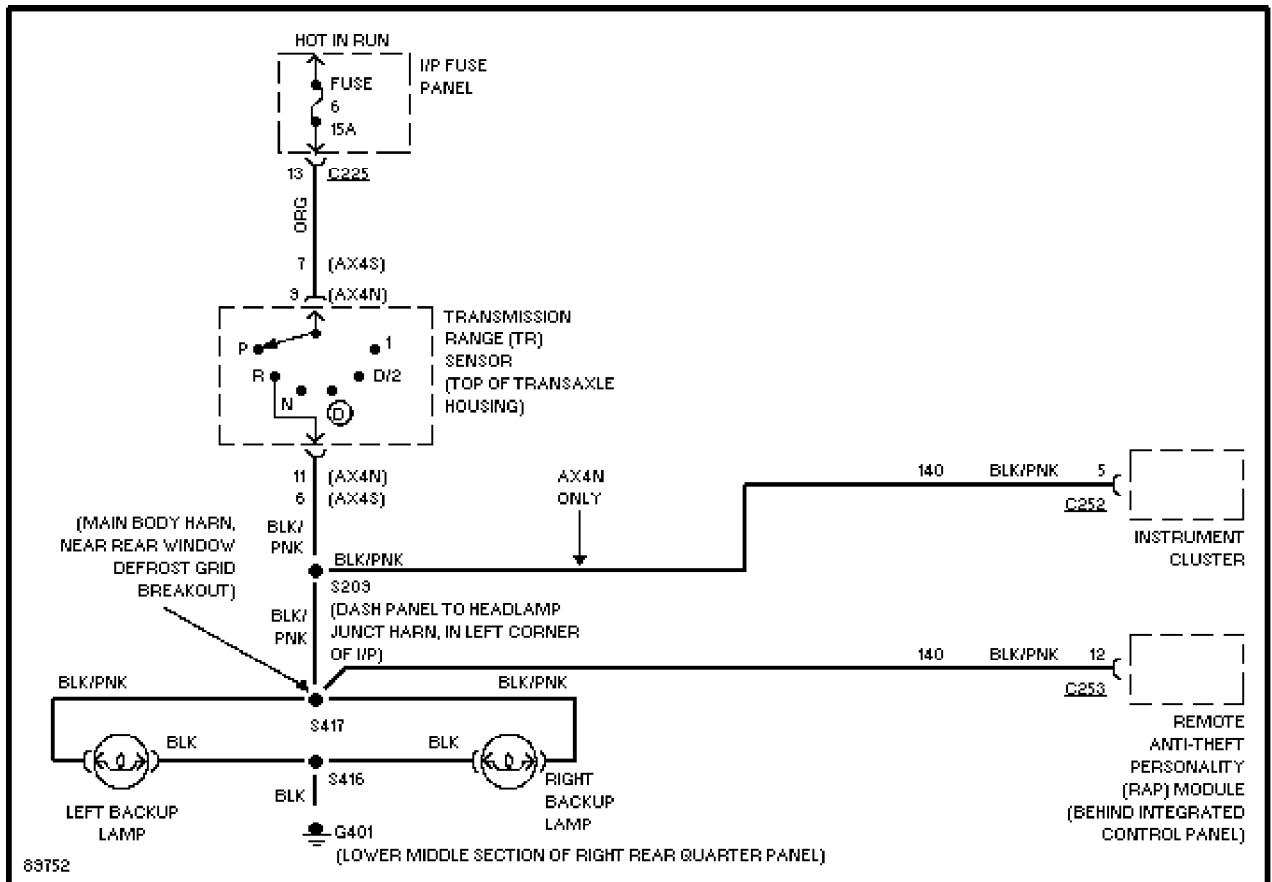

SYSTEM WIRING DIAGRAMS

Selected Block

1997 Ford Taurus

For <http://www.mitchell.narod.ru/>

Copyright © 1997 Mitchell International

Friday, March 02, 2001 09:16PM

EXTERIOR LIGHTS

Back-up Lamps Circuit, Sedan

SYSTEM WIRING DIAGRAMS

Selected Block (p. 2)

1997 Ford Taurus

For <http://www.mitchell.narod.ru/>

Copyright © 1997 Mitchell International

Friday, March 02, 2001 09:16PM

Back-up Lamps Circuit, Wagon

SYSTEM WIRING DIAGRAMS