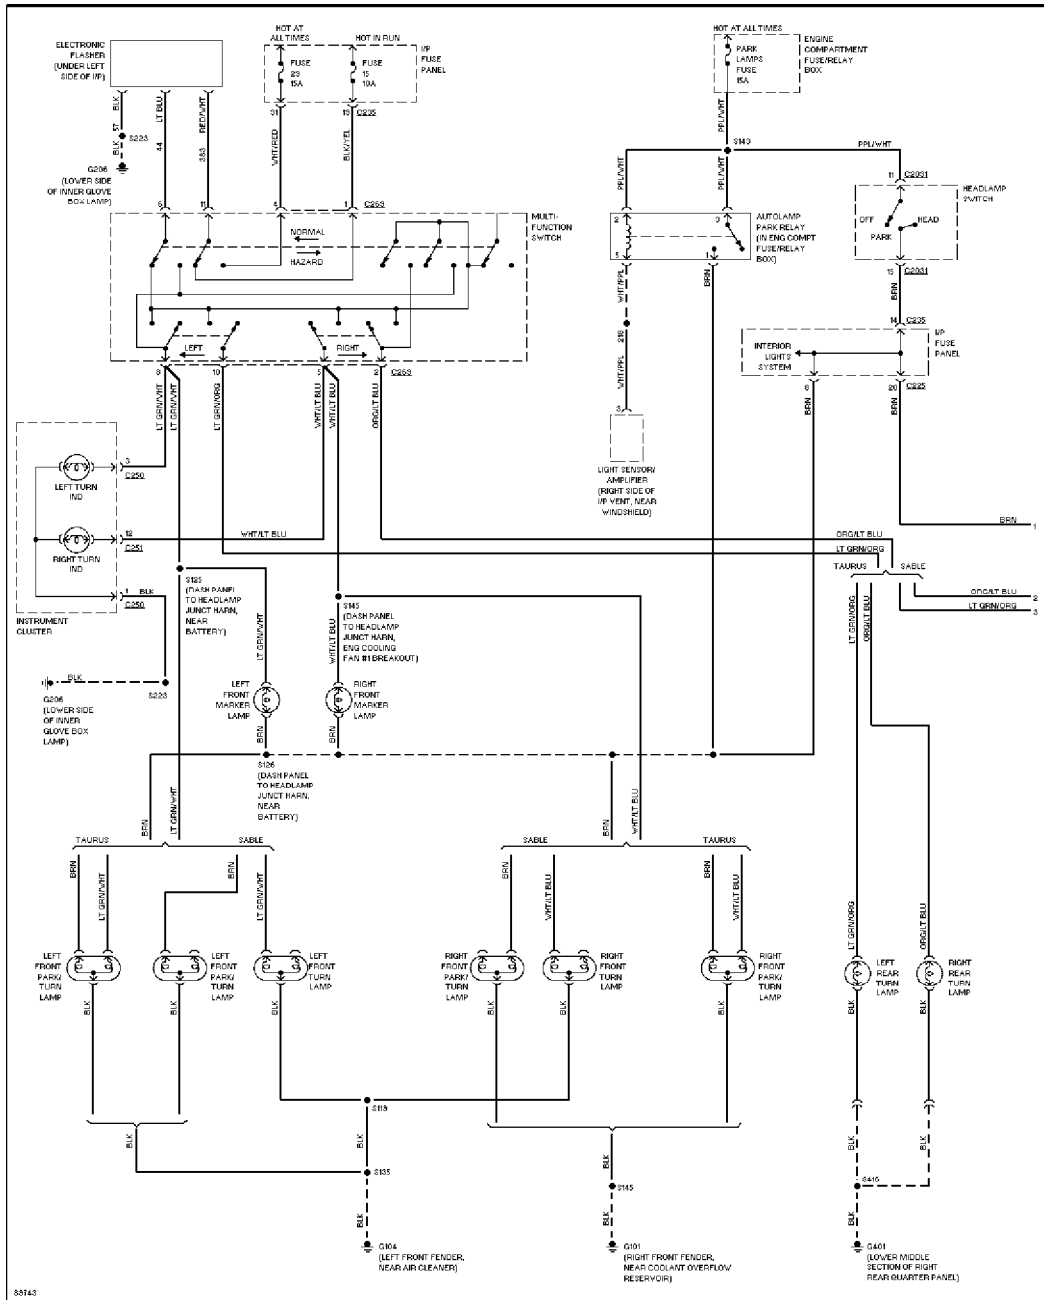

Selected Block (p. 3)

1997 Ford Taurus

For <http://www.mitchell.narod.ru/>

Copyright © 1997 Mitchell International

Friday, March 02, 2001 09:16PM

Exterior Lamps Circuit, Sedan W/ Lamp Out Warning (1 of 2)

SYSTEM WIRING DIAGRAMS

Selected Block (p. 4)

1997 Ford Taurus

For <http://www.mitchell.narod.ru/>

Copyright © 1997 Mitchell International

Friday, March 02, 2001 09:16PM

Exterior Lamps Circuit, Sedan W/ Lamp Out Warning (2 of 2)

SYSTEM WIRING DIAGRAMS

Selected Block (p. 5)

1997 Ford Taurus

For <http://www.mitchell.narod.ru/>

Copyright © 1997 Mitchell International

Friday, March 02, 2001 09:16PM

Exterior Lamps Circuit, Sedan W/O Lamp Out Warning (1 of 2)

SYSTEM WIRING DIAGRAMS

Selected Block (p. 6)

1997 Ford Taurus

For <http://www.mitchell.narod.ru/>

Copyright © 1997 Mitchell International

Friday, March 02, 2001 09:16PM

Exterior Lamps Circuit, Sedan W/O Lamp Out Warning (2 of 2)