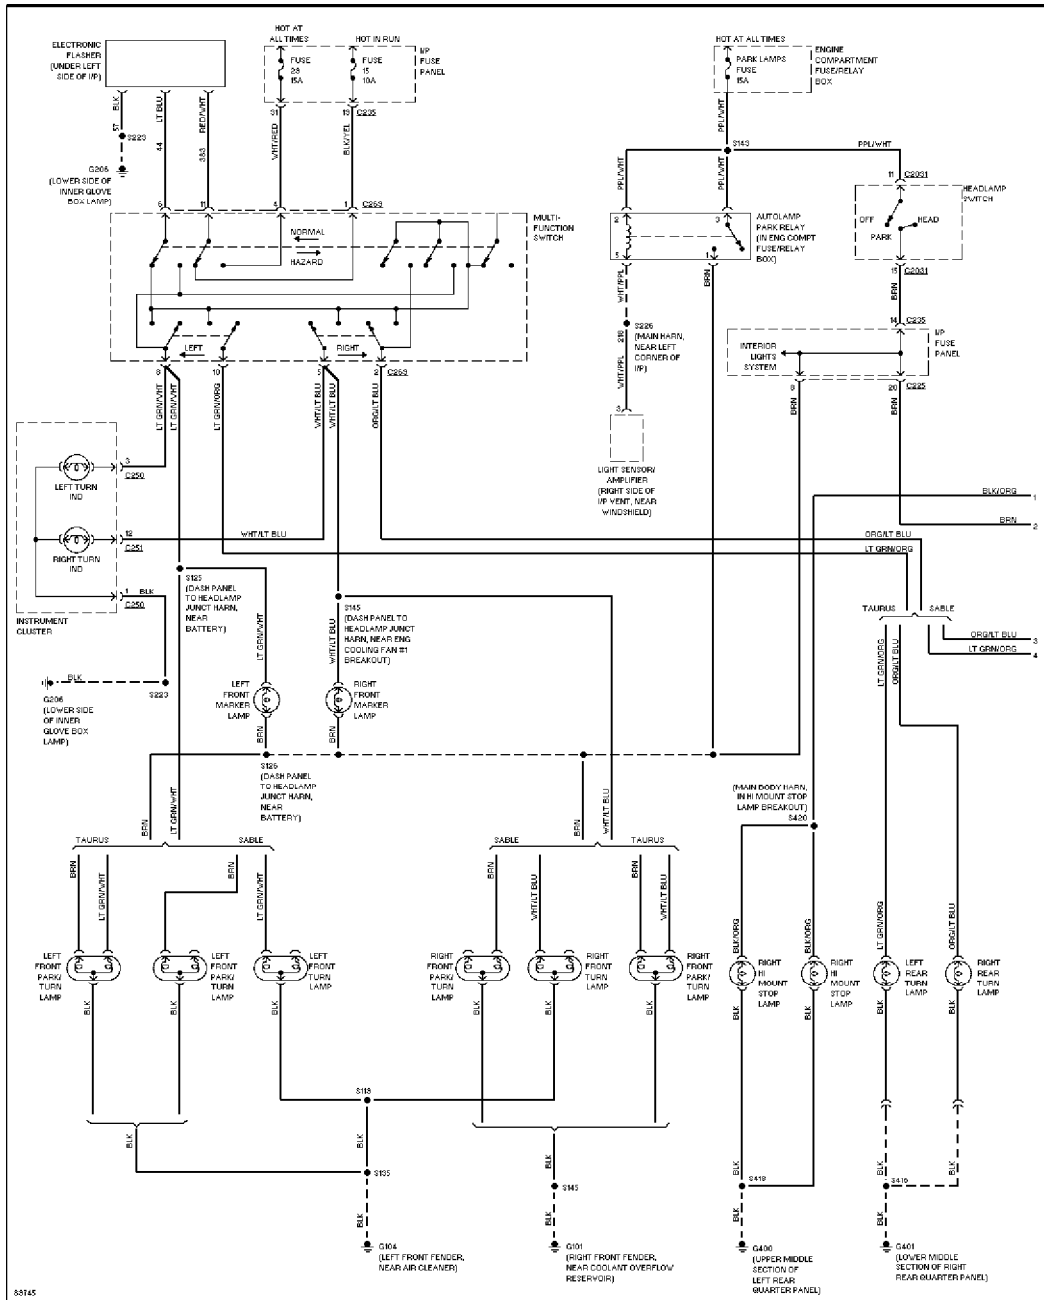

SYSTEM WIRING DIAGRAMS

Selected Block (p. 2)

1997 Ford Taurus

For <http://www.mitchell.narod.ru/>

Copyright © 1997 Mitchell International

Friday, March 02, 2001 09:16PM

Back-up Lamps Circuit, Wagon

SYSTEM WIRING DIAGRAMS

Selected Block (p. 3)

1997 Ford Taurus

For <http://www.mitchell.narod.ru/>

Copyright © 1997 Mitchell International

Friday, March 02, 2001 09:16PM

Exterior Lamps Circuit, Sedan W/ Lamp Out Warning (1 of 2)

SYSTEM WIRING DIAGRAMS

Selected Block (p. 4)

1997 Ford Taurus

For <http://www.mitchell.narod.ru/>

Copyright © 1997 Mitchell International

Friday, March 02, 2001 09:16PM

Exterior Lamps Circuit, Sedan W/ Lamp Out Warning (2 of 2)

SYSTEM WIRING DIAGRAMS

SYSTEM WIRING DIAGRAMS

Selected Block (p. 6)

1997 Ford Taurus

For <http://www.mitchell.narod.ru/>

Copyright © 1997 Mitchell International

Friday, March 02, 2001 09:16PM

Exterior Lamps Circuit, Sedan W/O Lamp Out Warning (2 of 2)