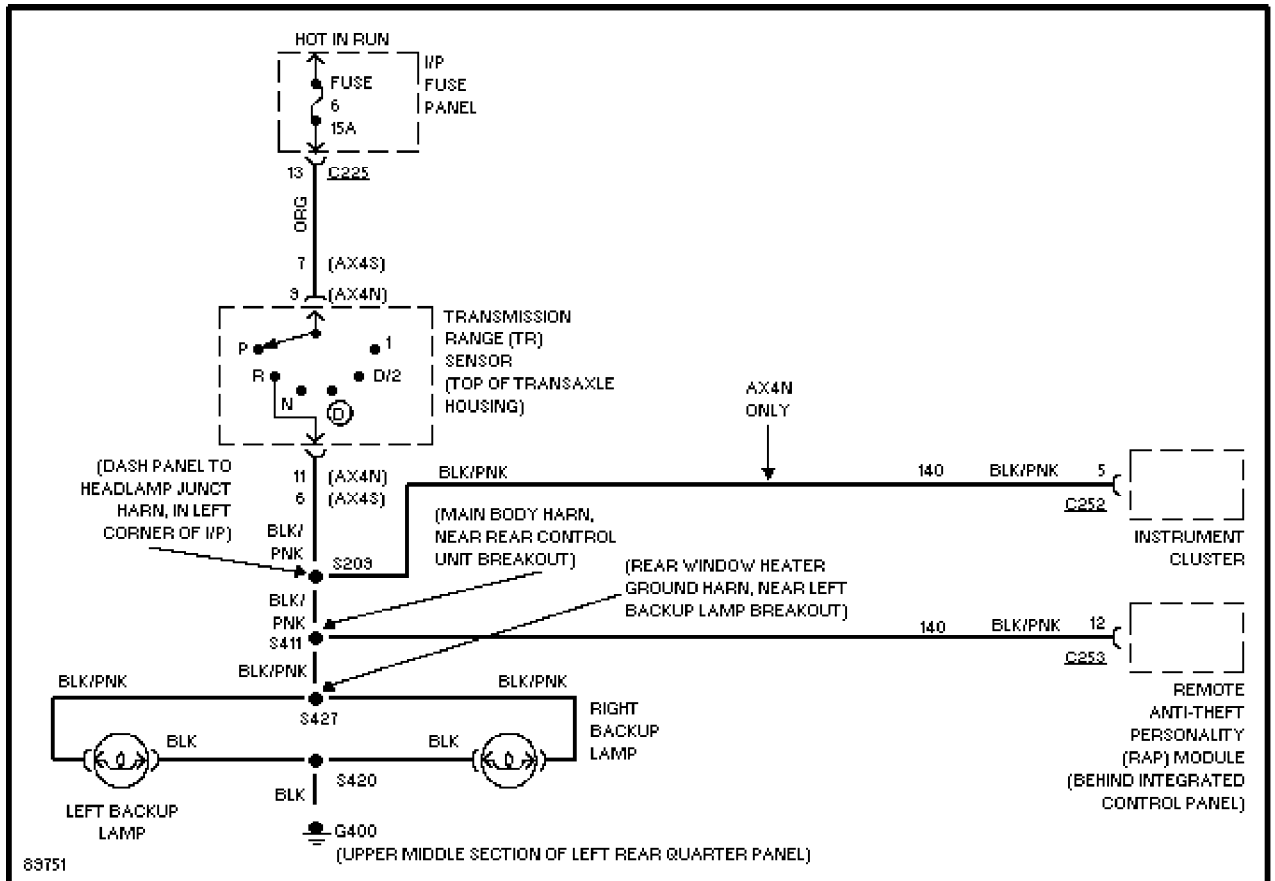

SYSTEM WIRING DIAGRAMS

Selected Block (p. 2)

1997 Ford Taurus

For <http://www.mitchell.narod.ru/>

Copyright © 1997 Mitchell International

Friday, March 02, 2001 09:16PM

Back-up Lamps Circuit, Wagon

SYSTEM WIRING DIAGRAMS