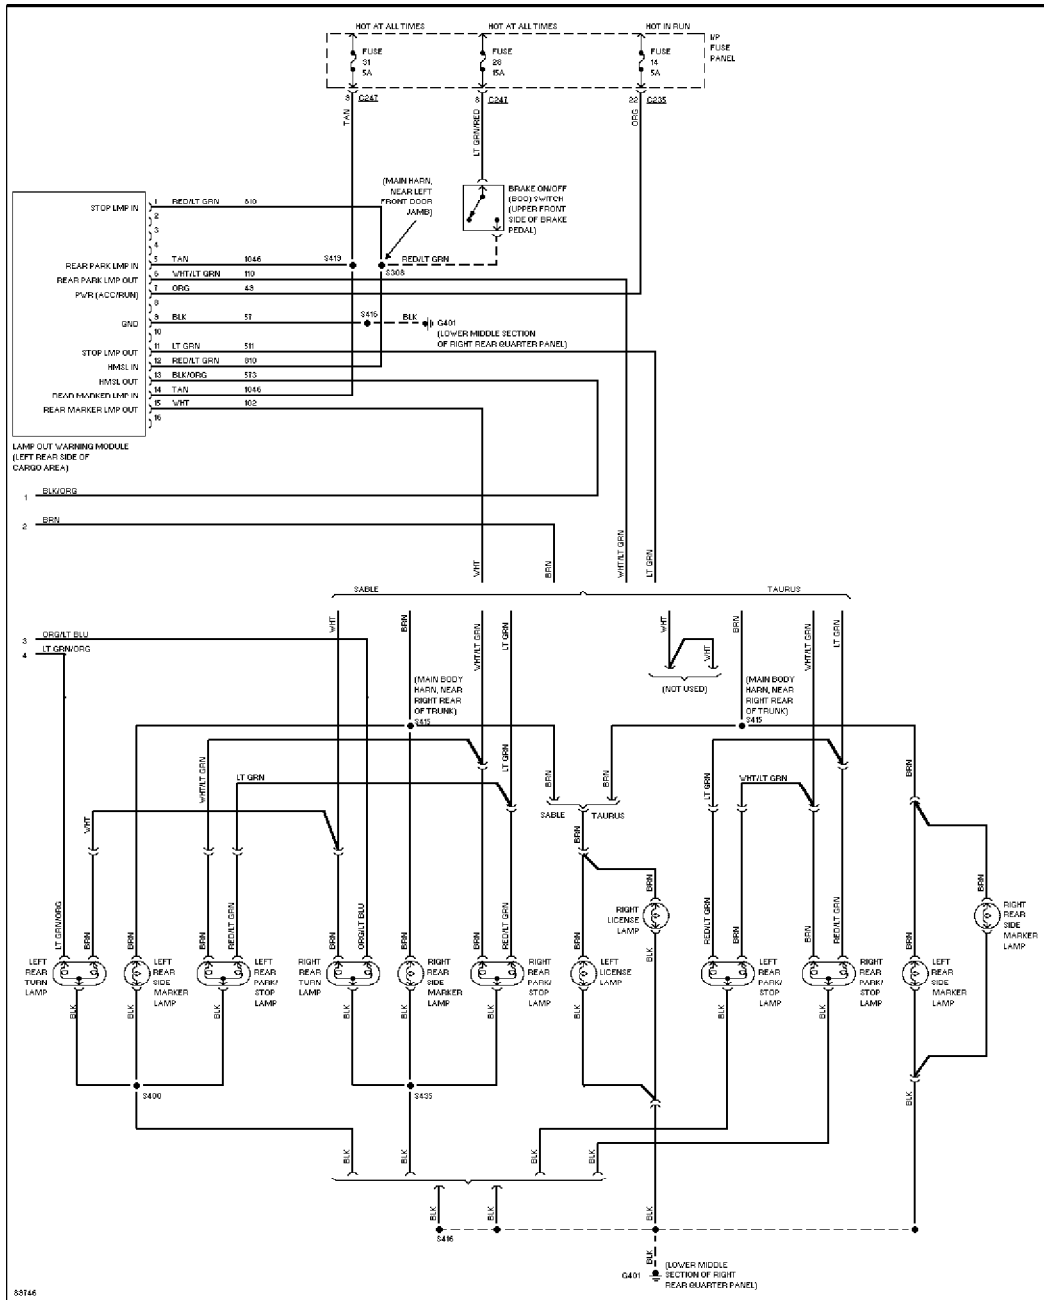

SYSTEM WIRING DIAGRAMS

Selected Block (p. 2)

1997 Ford Taurus

For <http://www.mitchell.narod.ru/>

Copyright © 1997 Mitchell International

Friday, March 02, 2001 09:16PM

Back-up Lamps Circuit, Wagon

SYSTEM WIRING DIAGRAMS

Selected Block (p. 3)

1997 Ford Taurus

For <http://www.mitchell.narod.ru/>

Copyright © 1997 Mitchell International

Friday, March 02, 2001 09:16PM

Exterior Lamps Circuit, Sedan W/ Lamp Out Warning (1 of 2)

SYSTEM WIRING DIAGRAMS

Selected Block (p. 4)

1997 Ford Taurus

For <http://www.mitchell.narod.ru/>

Copyright © 1997 Mitchell International

Friday, March 02, 2001 09:16PM

Exterior Lamps Circuit, Sedan W/ Lamp Out Warning (2 of 2)

SYSTEM WIRING DIAGRAMS

SYSTEM WIRING DIAGRAMS

Selected Block (p. 6)

1997 Ford Taurus

For <http://www.mitchell.narod.ru/>

Copyright © 1997 Mitchell International

Friday, March 02, 2001 09:16PM

Exterior Lamps Circuit, Sedan W/O Lamp Out Warning (2 of 2)