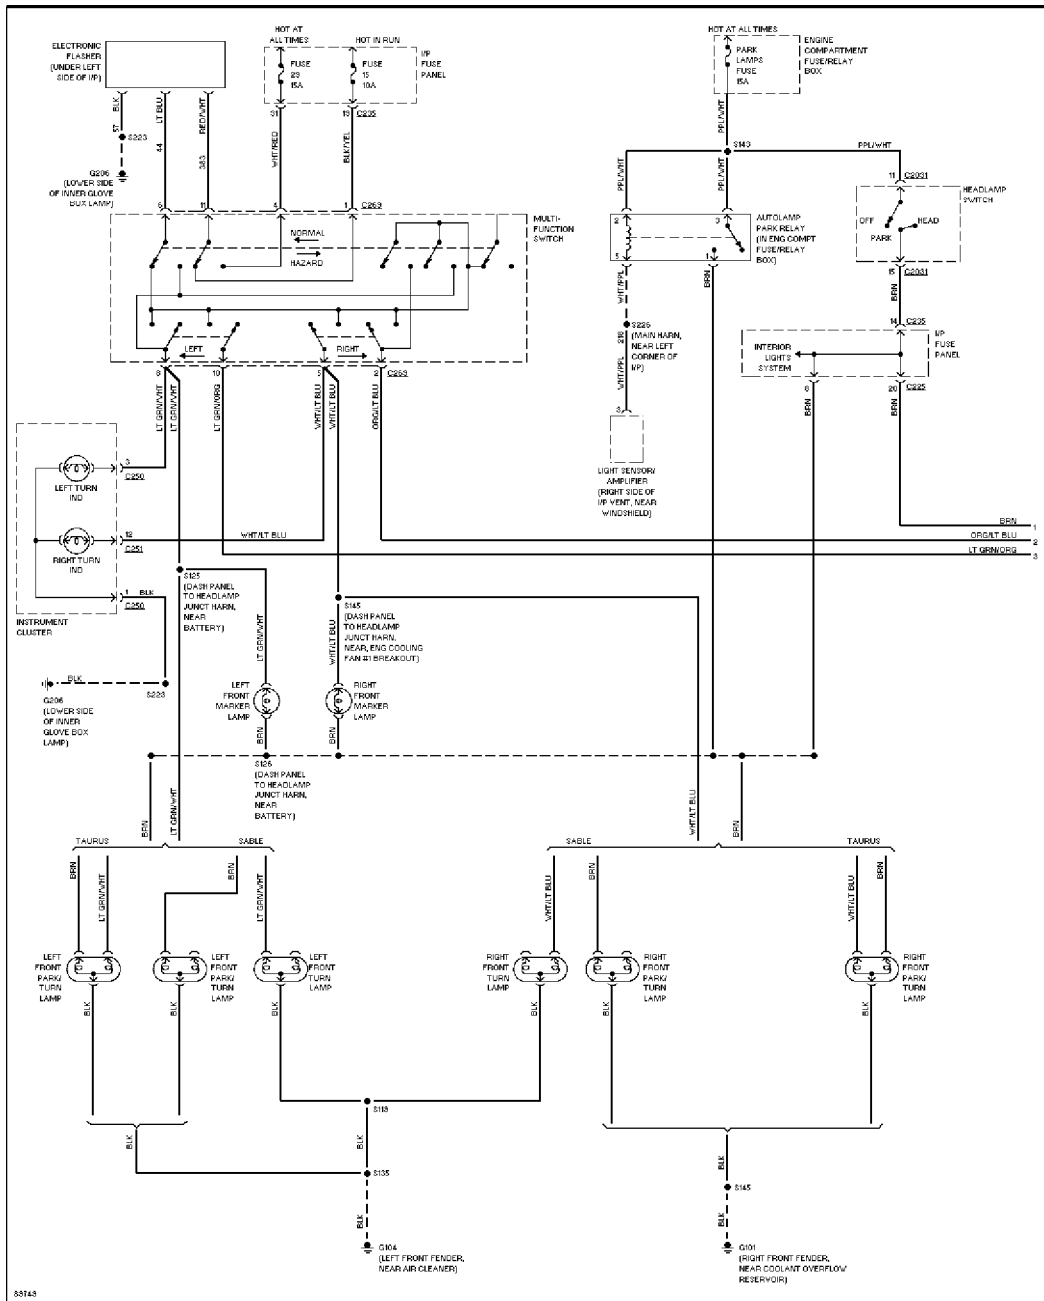

# SYSTEM WIRING DIAGRAMS

## Selected Block

1997 Ford Taurus

For <http://www.mitchell.narod.ru/>

Copyright © 1997 Mitchell International

Friday, March 02, 2001 09:16PM

Exterior Lamps Circuit, Wagon W/ Lamp Out Warning (1 of 2)