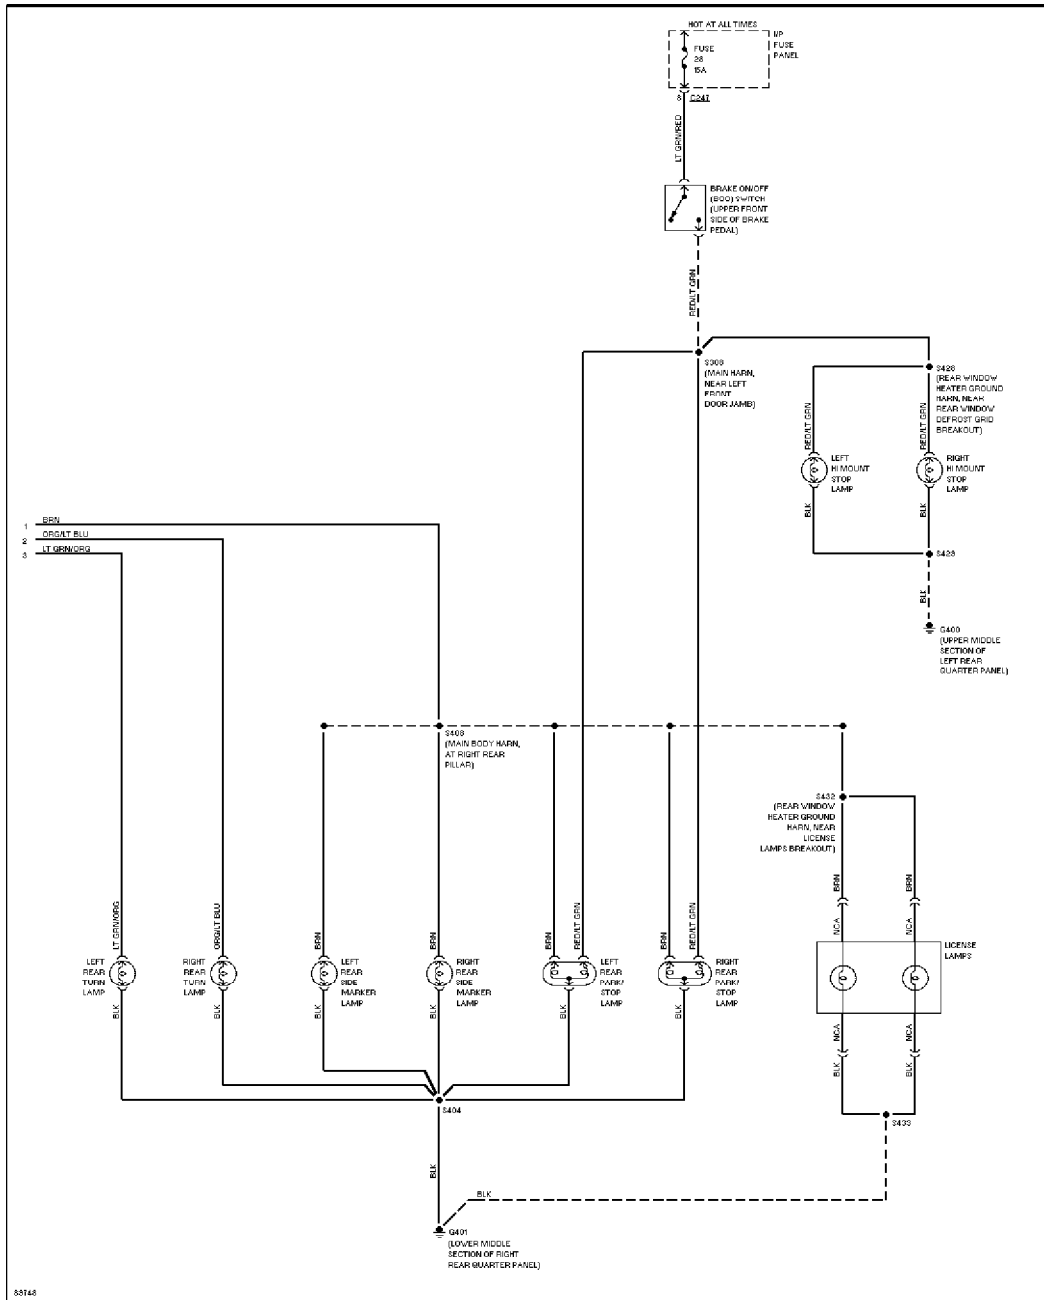

# SYSTEM WIRING DIAGRAMS

## Selected Block (p. 4)

1997 Ford Taurus

For <http://www.mitchell.narod.ru/>

Copyright © 1997 Mitchell International

Friday, March 02, 2001 09:16PM

Exterior Lamps Circuit, Wagon W/O Lamp Out Warning (2 of 2)