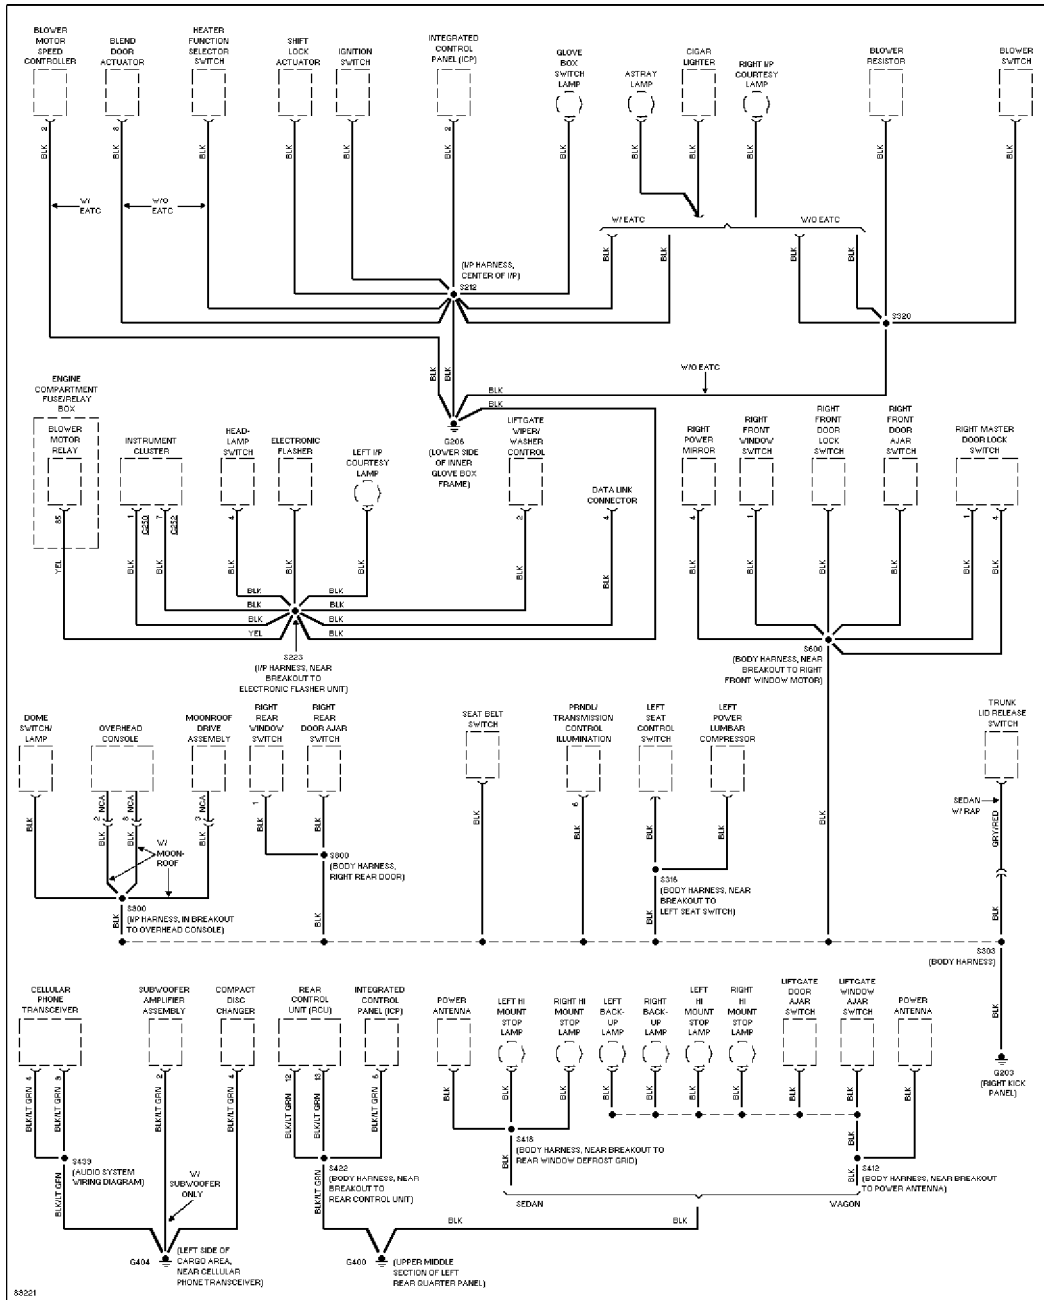

SYSTEM WIRING DIAGRAMS

Selected Block

1997 Ford Taurus

For <http://www.mitchell.narod.ru/>

Copyright © 1997 Mitchell International

Friday, March 02, 2001 09:16PM

GROUND DISTRIBUTION

Ground Distribution Circuit (1 of 3)

SYSTEM WIRING DIAGRAMS

Selected Block (p. 2)

1997 Ford Taurus

For <http://www.mitchell.narod.ru/>

Copyright © 1997 Mitchell International

Friday, March 02, 2001 09:16PM

Ground Distribution Circuit (2 of 3)

SYSTEM WIRING DIAGRAMS

Selected Block (p. 3)

1997 Ford Taurus

For <http://www.mitchell.narod.ru/>

Copyright © 1997 Mitchell International

Friday, March 02, 2001 09:16PM

Ground Distribution Circuit (3 of 3)