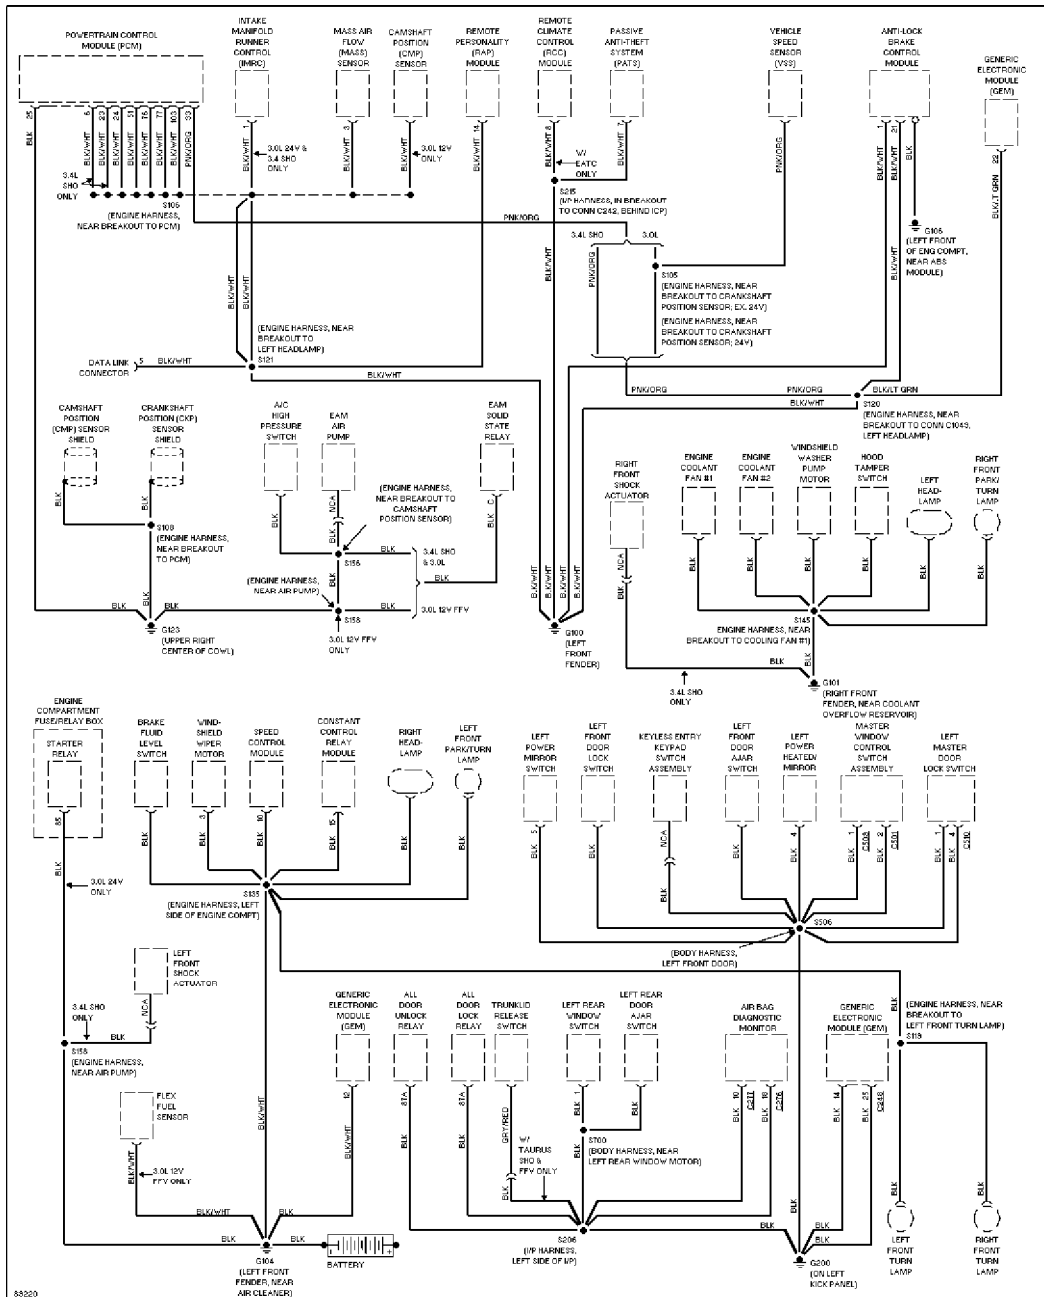

SYSTEM WIRING DIAGRAMS

Selected Block

1997 Ford Taurus

For <http://www.mitchell.narod.ru/>

Copyright © 1997 Mitchell International

Friday, March 02, 2001 09:16PM

GROUND DISTRIBUTION

Ground Distribution Circuit (1 of 3)

SYSTEM WIRING DIAGRAMS

Selected Block (p. 2)

1997 Ford Taurus

For <http://www.mitchell.narod.ru/>

Copyright © 1997 Mitchell International

Friday, March 02, 2001 09:16PM

Ground Distribution Circuit (2 of 3)

SYSTEM WIRING DIAGRAMS

Selected Block (p. 3)

1997 Ford Taurus

For <http://www.mitchell.narod.ru/>

Copyright © 1997 Mitchell International

Friday, March 02, 2001 09:16PM

Ground Distribution Circuit (3 of 3)