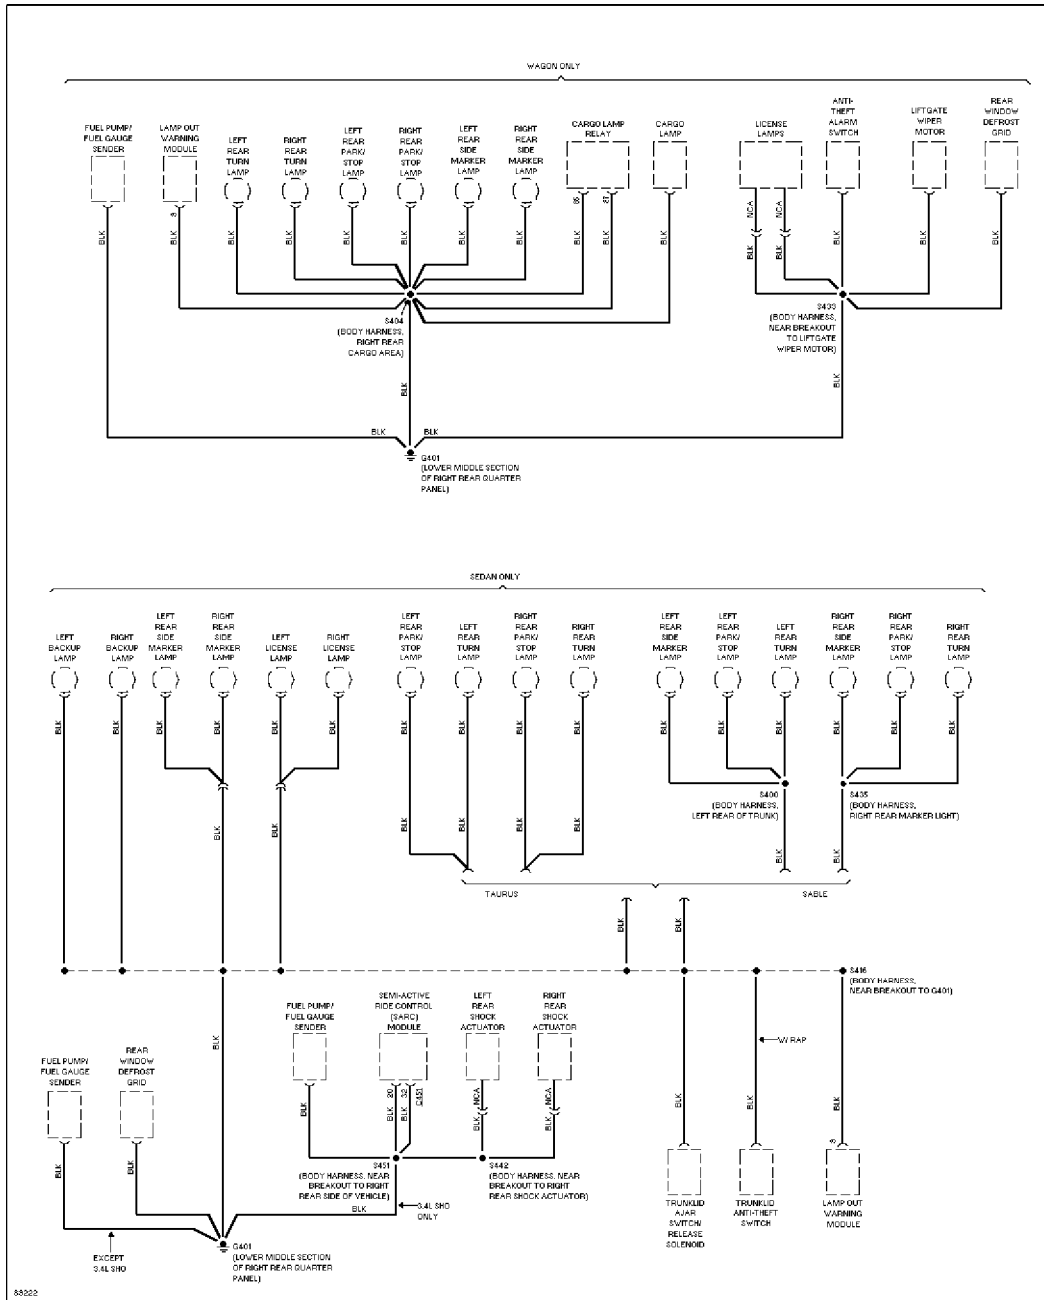

SYSTEM WIRING DIAGRAMS

Selected Block

1997 Ford Taurus

For <http://www.mitchell.narod.ru/>

Copyright © 1997 Mitchell International

Friday, March 02, 2001 09:16PM

GROUND DISTRIBUTION

Ground Distribution Circuit (1 of 3)

SYSTEM WIRING DIAGRAMS

Selected Block (p. 2)

1997 Ford Taurus

For <http://www.mitchell.narod.ru/>

Copyright © 1997 Mitchell International

Friday, March 02, 2001 09:16PM

Ground Distribution Circuit (2 of 3)

SYSTEM WIRING DIAGRAMS

Selected Block (p. 3)

1997 Ford Taurus

For <http://www.mitchell.narod.ru/>

Copyright © 1997 Mitchell International

Friday, March 02, 2001 09:16PM

Ground Distribution Circuit (3 of 3)