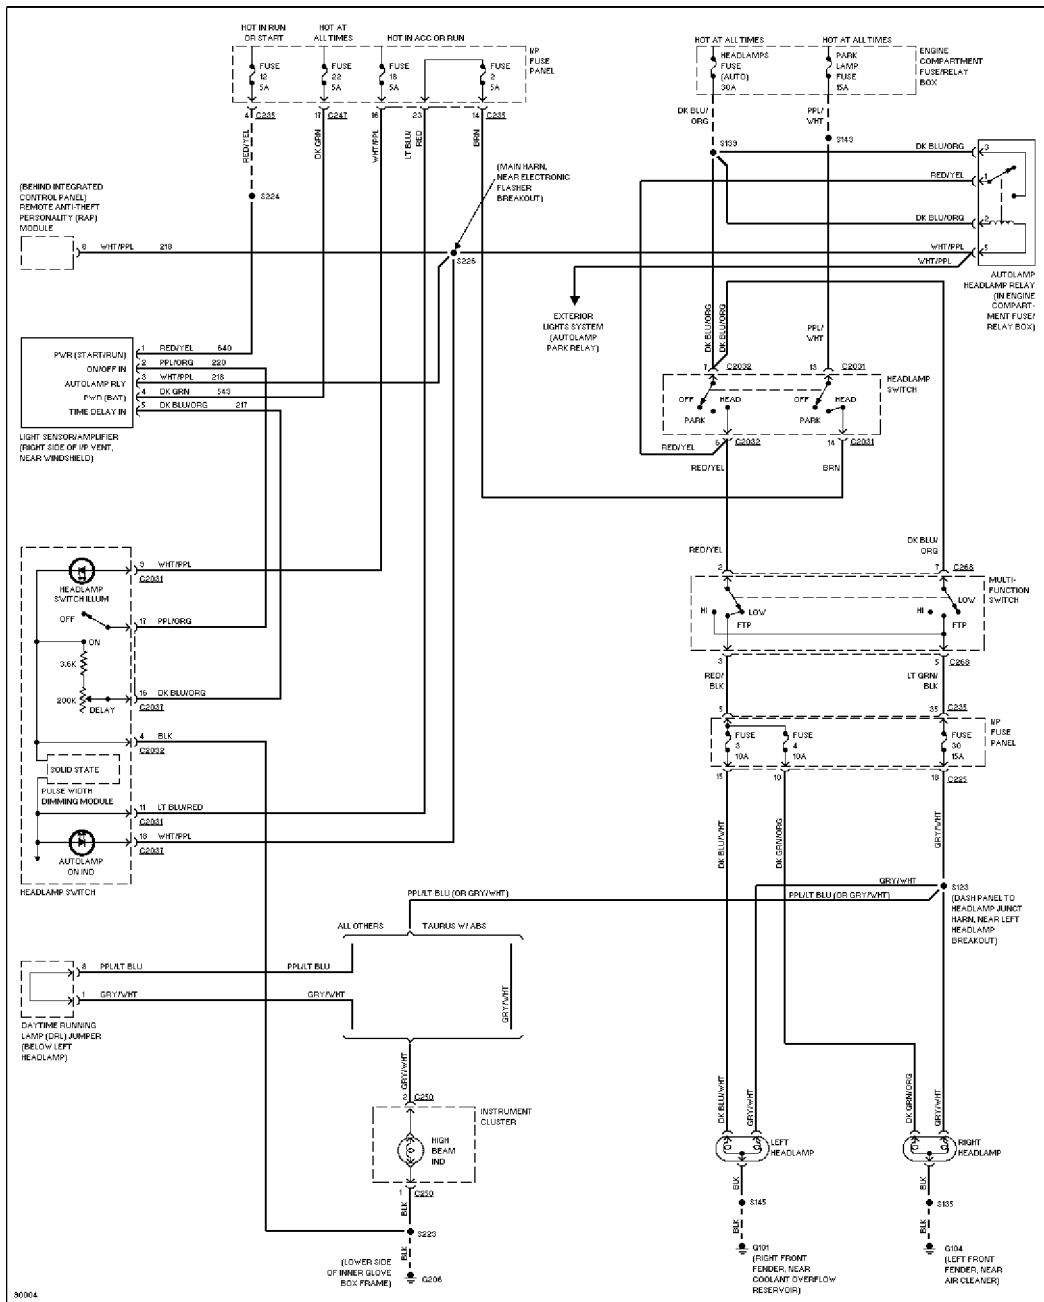

SYSTEM WIRING DIAGRAMS

Selected Block

1997 Ford Taurus

For <http://www.mitchell.narod.ru/>

Copyright © 1997 Mitchell International

Friday, March 02, 2001 09:16PM

HEADLIGHTS

Autolamps Circuit, W/ DRL

SYSTEM WIRING DIAGRAMS

Selected Block (p. 2)

1997 Ford Taurus

For <http://www.mitchell.narod.ru/>

Copyright © 1997 Mitchell International

Friday, March 02, 2001 09:16PM

Autolamps Circuit, W/O DRL