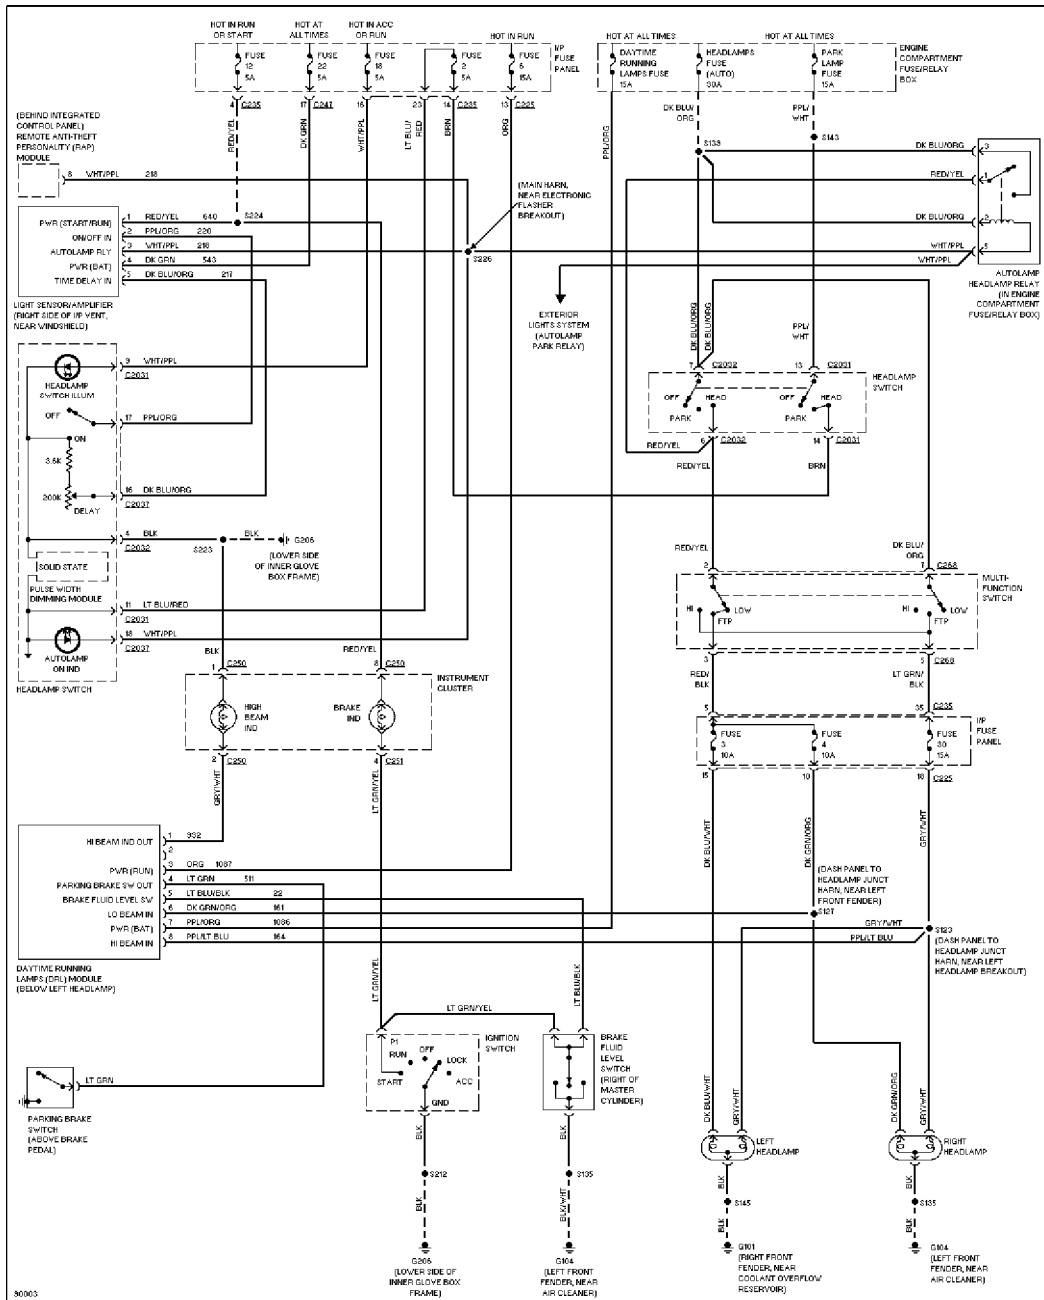

SYSTEM WIRING DIAGRAMS

Selected Block

1997 Ford Taurus

For <http://www.mitchell.narod.ru/>

Copyright © 1997 Mitchell International

Friday, March 02, 2001 09:16PM

HEADLIGHTS

Autolamps Circuit, W/ DRL

SYSTEM WIRING DIAGRAMS

Selected Block (p. 2)

1997 Ford Taurus

For <http://www.mitchell.narod.ru/>

Copyright © 1997 Mitchell International

Friday, March 02, 2001 09:16PM

Autolamps Circuit, W/O DRL