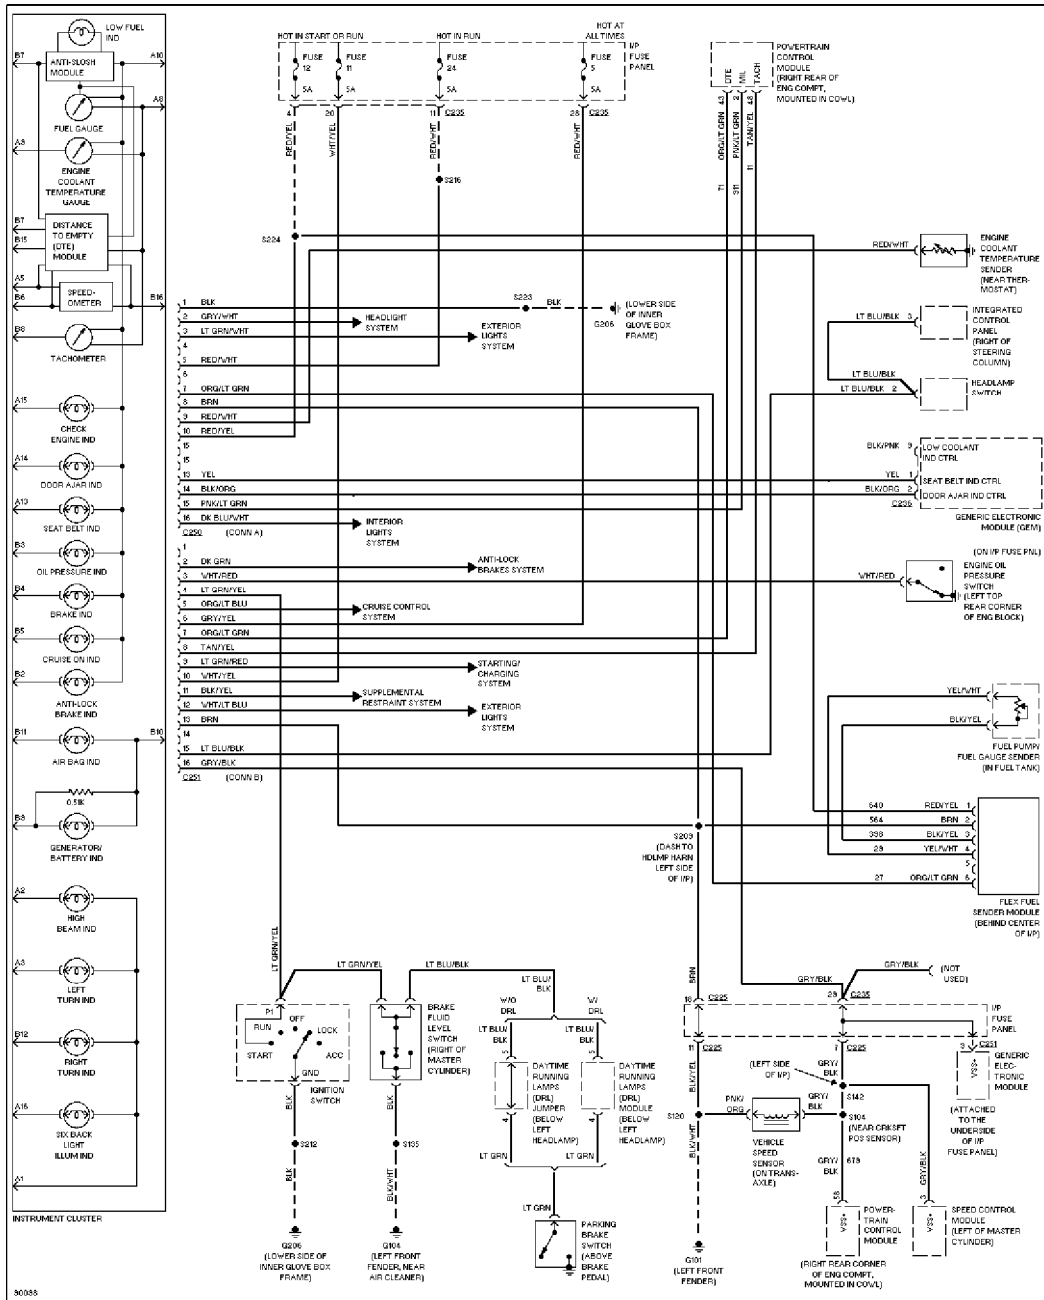

SYSTEM WIRING DIAGRAMS

Selected Block

1997 Ford Taurus

For <http://www.mitchell.narod.ru/>

Copyright © 1997 Mitchell International

Friday, March 02, 2001 09:17PM

INSTRUMENT CLUSTER

3.0L

3.0L Flex Fuel, Instrument Cluster Circuit

SYSTEM WIRING DIAGRAMS

Selected Block (p. 2)

1997 Ford Taurus

For <http://www.mitchell.narod.ru/>

Copyright © 1997 Mitchell International

Friday, March 02, 2001 09:17PM

3.0L, Instrument Cluster Circuit

SYSTEM WIRING DIAGRAMS

Selected Block (p. 3)

1997 Ford Taurus

For <http://www.mitchell.narod.ru/>

Copyright © 1997 Mitchell International

Friday, March 02, 2001 09:17PM

Lamp Outage Circuit

3.4L

SYSTEM WIRING DIAGRAMS

Selected Block (p. 5)

1997 Ford Taurus

For <http://www.mitchell.narod.ru/>

Copyright © 1997 Mitchell International

Friday, March 02, 2001 09:17PM

Lamp Outage Circuit