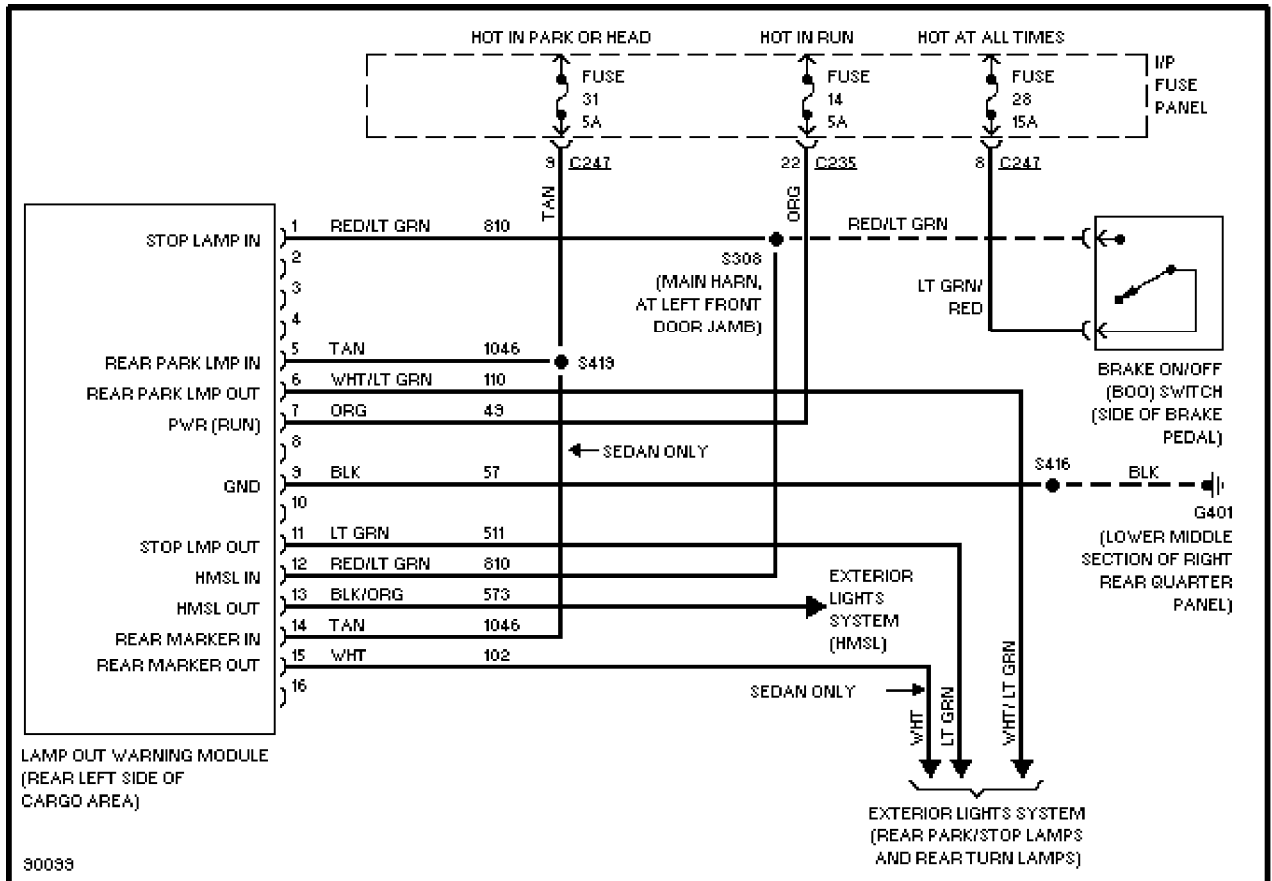

3.0L Flex Fuel, Instrument Cluster Circuit

SYSTEM WIRING DIAGRAMS

Selected Block (p. 2)

1997 Ford Taurus

For <http://www.mitchell.narod.ru/>

Copyright © 1997 Mitchell International

Friday, March 02, 2001 09:17PM

3.0L, Instrument Cluster Circuit

SYSTEM WIRING DIAGRAMS

Selected Block (p. 3)

1997 Ford Taurus

For <http://www.mitchell.narod.ru/>

Copyright © 1997 Mitchell International

Friday, March 02, 2001 09:17PM

Lamp Outage Circuit

3.4L

SYSTEM WIRING DIAGRAMS

Selected Block (p. 5)

1997 Ford Taurus

For <http://www.mitchell.narod.ru/>

Copyright © 1997 Mitchell International

Friday, March 02, 2001 09:17PM

Lamp Outage Circuit