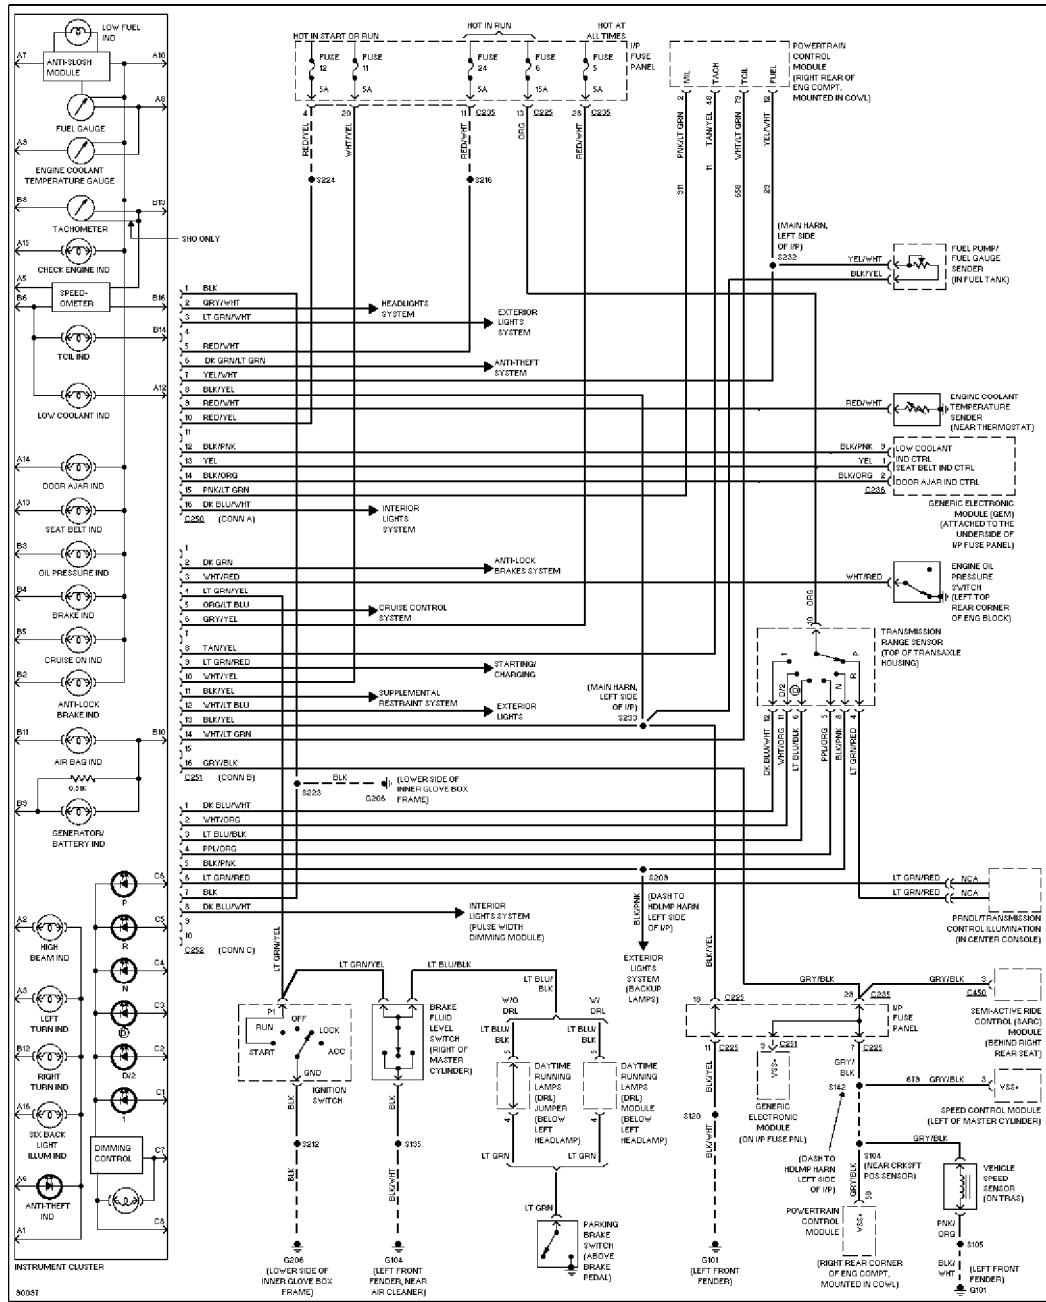

SYSTEM WIRING DIAGRAMS

Selected Block

1997 Ford Taurus

For <http://www.mitchell.narod.ru/>

Copyright © 1997 Mitchell International

Friday, March 02, 2001 09:17PM

INSTRUMENT CLUSTER

3.0L

3.0L Flex Fuel, Instrument Cluster Circuit

SYSTEM WIRING DIAGRAMS

Selected Block (p. 2)

1997 Ford Taurus

For <http://www.mitchell.narod.ru/>

Copyright © 1997 Mitchell International

Friday, March 02, 2001 09:17PM

3.0L, Instrument Cluster Circuit

SYSTEM WIRING DIAGRAMS

Selected Block (p. 3)

1997 Ford Taurus

For <http://www.mitchell.narod.ru/>

Copyright © 1997 Mitchell International

Friday, March 02, 2001 09:17PM

Lamp Outage Circuit

3.4L

SYSTEM WIRING DIAGRAMS

Selected Block (p. 5)

1997 Ford Taurus

For <http://www.mitchell.narod.ru/>

Copyright © 1997 Mitchell International

Friday, March 02, 2001 09:17PM

Lamp Outage Circuit