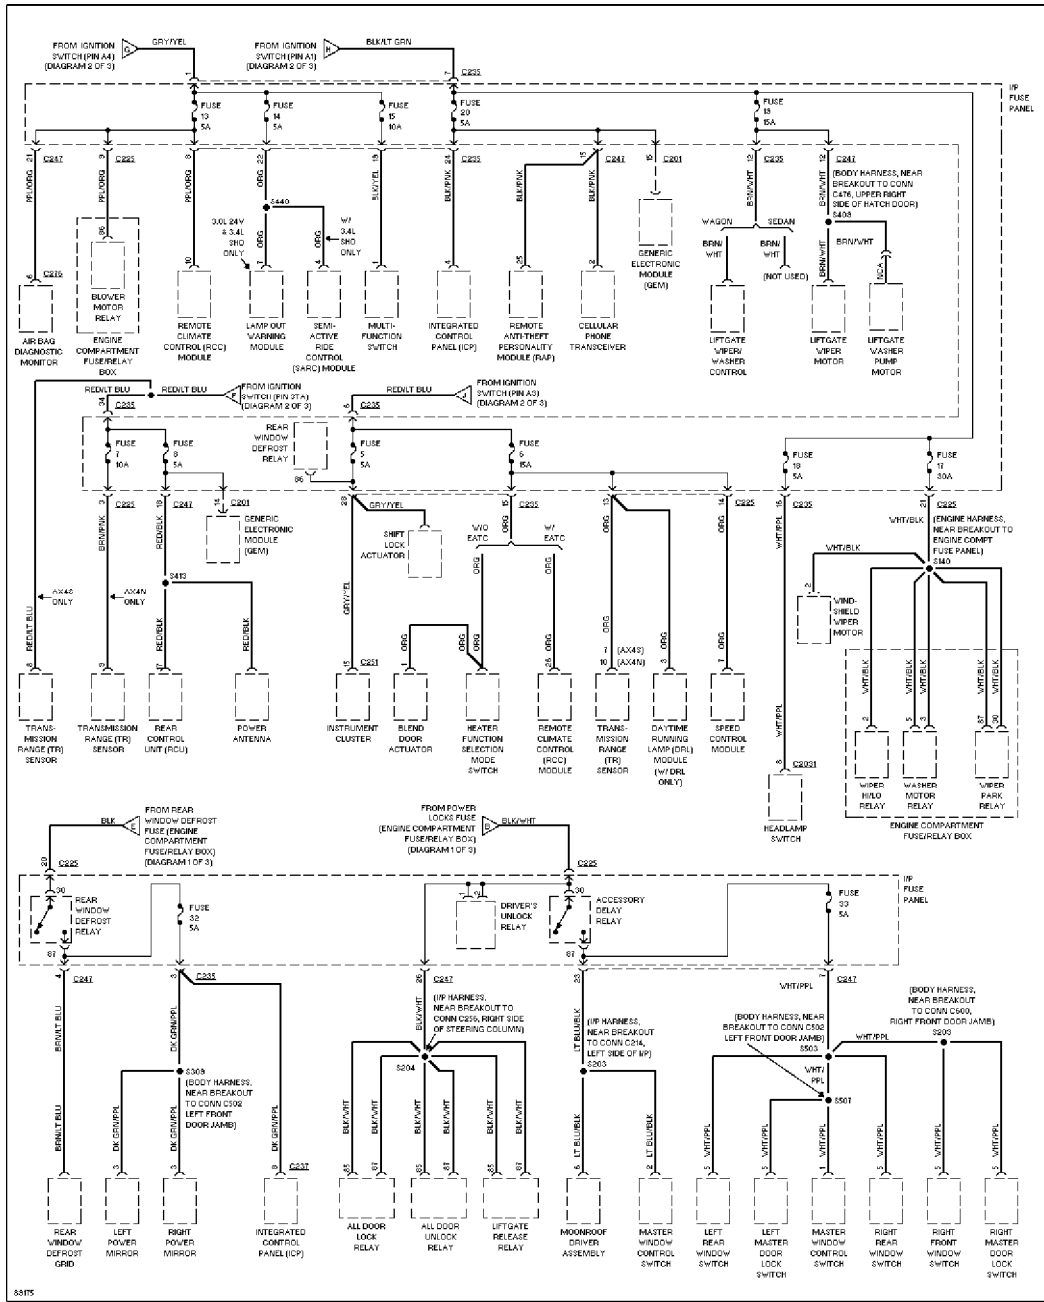

SYSTEM WIRING DIAGRAMS

Selected Block

1997 Ford Taurus

For <http://www.mitchell.narod.ru/>

Copyright © 1997 Mitchell International

Friday, March 02, 2001 09:17PM

POWER DISTRIBUTION

Power Distribution Circuit (1 of 3)

SYSTEM WIRING DIAGRAMS

Selected Block (p. 2)

1997 Ford Taurus

For <http://www.mitchell.narod.ru/>

Copyright © 1997 Mitchell International

Friday, March 02, 2001 09:17PM

Power Distribution Circuit (2 of 3)

SYSTEM WIRING DIAGRAMS

Selected Block (p. 3)

1997 Ford Taurus

For <http://www.mitchell.narod.ru/>

Copyright © 1997 Mitchell International

Friday, March 02, 2001 09:17PM

Power Distribution Circuit (3 of 3)

POWER DOOR LOCKS

SYSTEM WIRING DIAGRAMS

Selected Block (p. 4)

1997 Ford Taurus

For <http://www.mitchell.narod.ru/>

Copyright © 1997 Mitchell International

Friday, March 02, 2001 09:17PM

Power Door Lock Circuit