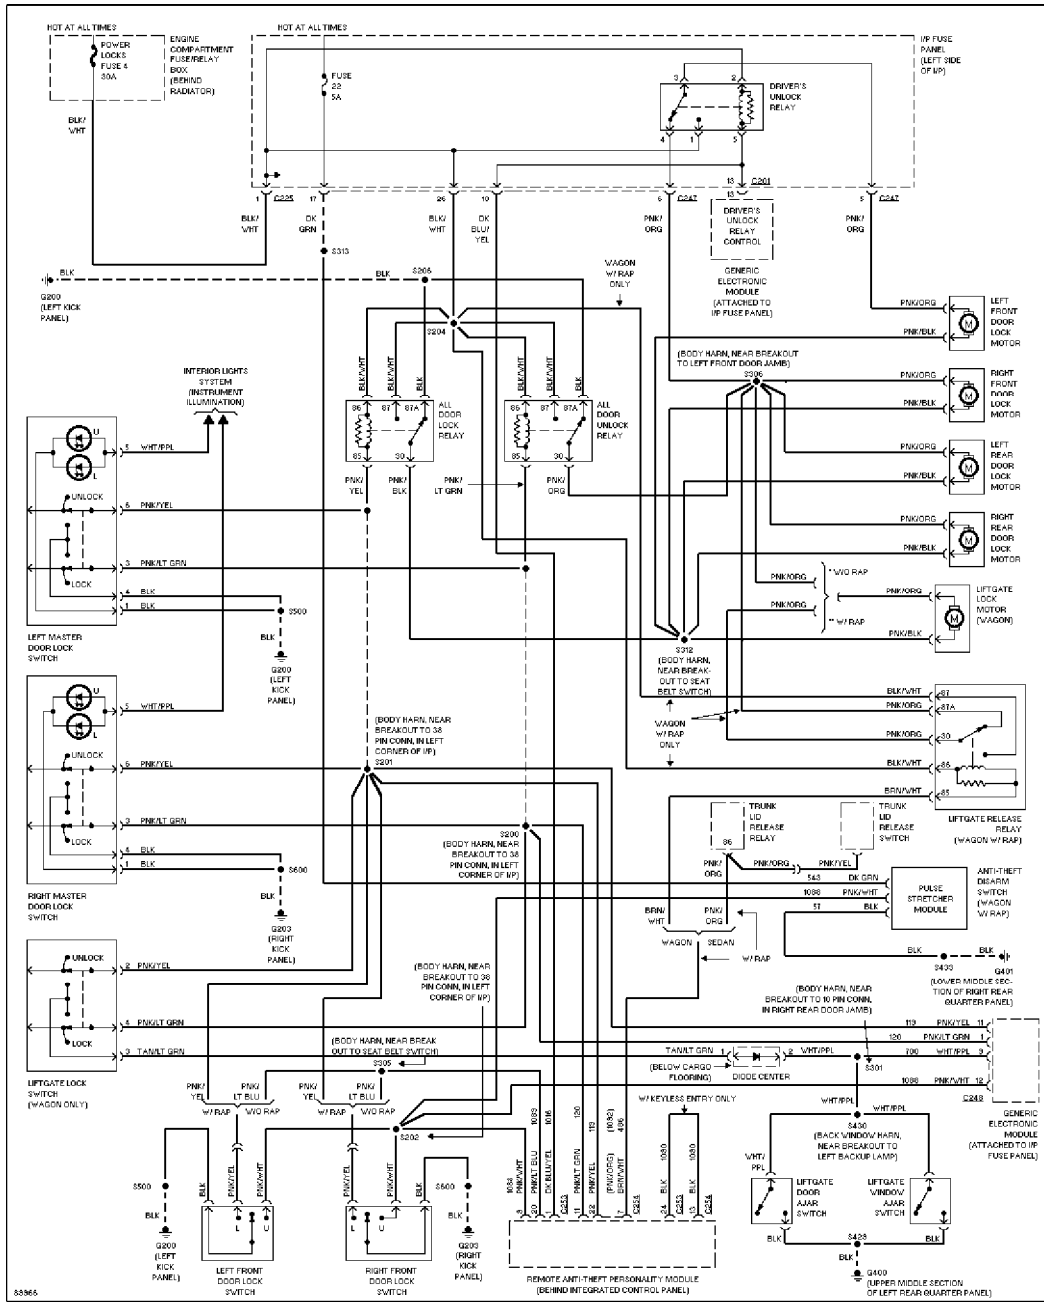

SYSTEM WIRING DIAGRAMS

Selected Block

1997 Ford Taurus

For <http://www.mitchell.narod.ru/>

Copyright © 1997 Mitchell International

Friday, March 02, 2001 09:17PM

POWER DISTRIBUTION

Power Distribution Circuit (1 of 3)

SYSTEM WIRING DIAGRAMS

Selected Block (p. 2)

1997 Ford Taurus

For <http://www.mitchell.narod.ru/>

Copyright © 1997 Mitchell International

Friday, March 02, 2001 09:17PM

Power Distribution Circuit (2 of 3)

SYSTEM WIRING DIAGRAMS

Selected Block (p. 3)

1997 Ford Taurus

For <http://www.mitchell.narod.ru/>

Copyright © 1997 Mitchell International

Friday, March 02, 2001 09:17PM

Power Distribution Circuit (3 of 3)

POWER DOOR LOCKS

SYSTEM WIRING DIAGRAMS

Selected Block (p. 4)

1997 Ford Taurus

For <http://www.mitchell.narod.ru/>

Copyright © 1997 Mitchell International

Friday, March 02, 2001 09:17PM

Power Door Lock Circuit