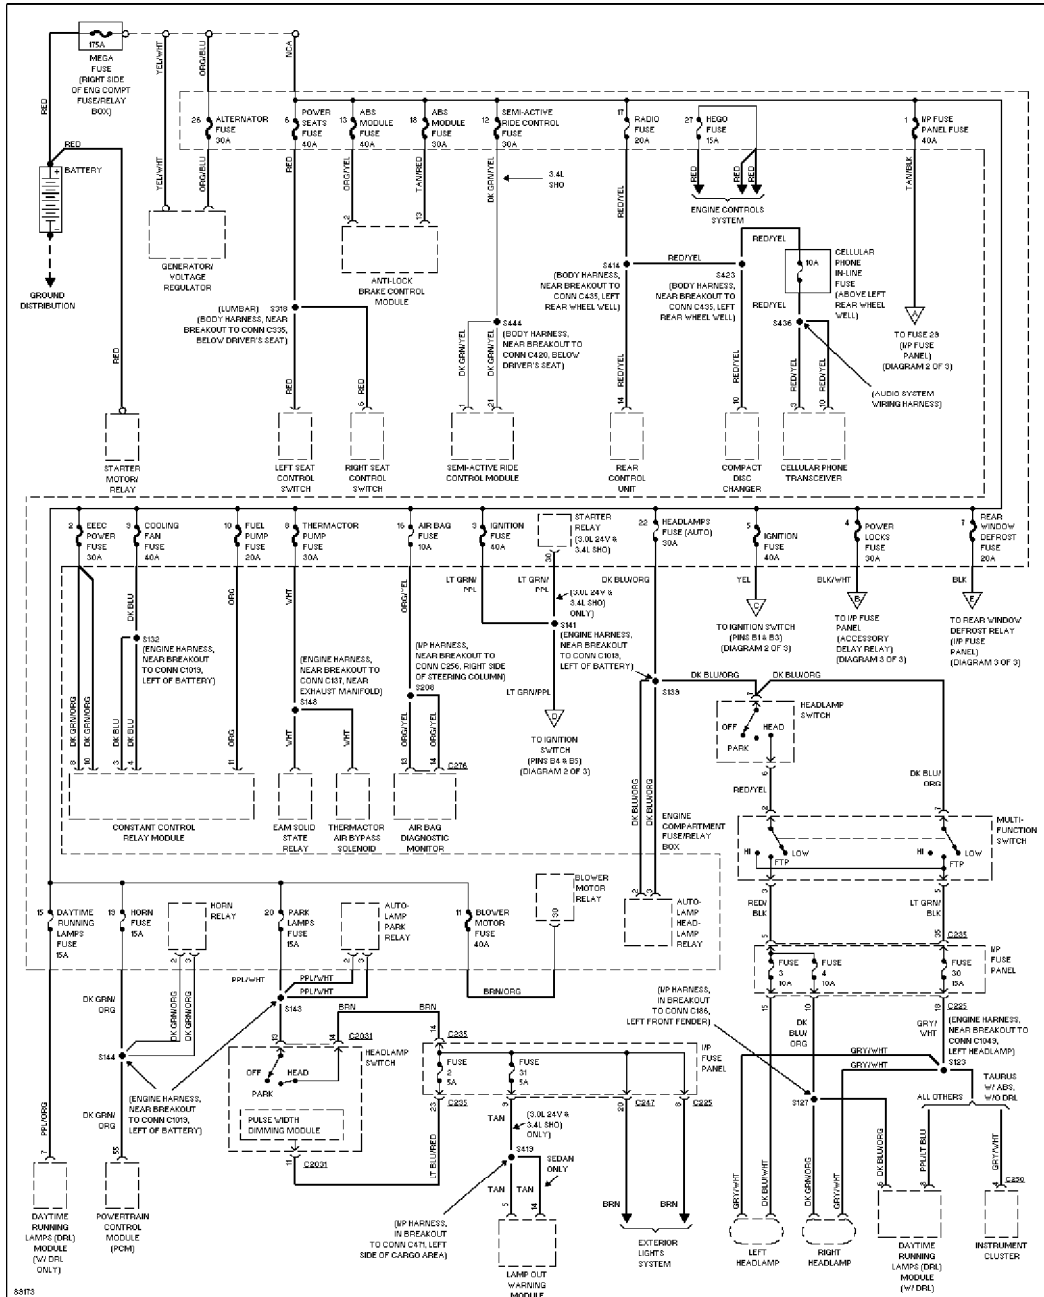

SYSTEM WIRING DIAGRAMS

Selected Block

1997 Ford Taurus

For <http://www.mitchell.narod.ru/>

Copyright © 1997 Mitchell International

Friday, March 02, 2001 09:17PM

POWER DISTRIBUTION

Power Distribution Circuit (1 of 3)

SYSTEM WIRING DIAGRAMS

Selected Block (p. 2)

1997 Ford Taurus

For <http://www.mitchell.narod.ru/>

Copyright © 1997 Mitchell International

Friday, March 02, 2001 09:17PM

Power Distribution Circuit (2 of 3)

SYSTEM WIRING DIAGRAMS

Selected Block (p. 3)

1997 Ford Taurus

For <http://www.mitchell.narod.ru/>

Copyright © 1997 Mitchell International

Friday, March 02, 2001 09:17PM

Power Distribution Circuit (3 of 3)

POWER DOOR LOCKS

SYSTEM WIRING DIAGRAMS

Selected Block (p. 4)

1997 Ford Taurus

For <http://www.mitchell.narod.ru/>

Copyright © 1997 Mitchell International

Friday, March 02, 2001 09:17PM

Power Door Lock Circuit