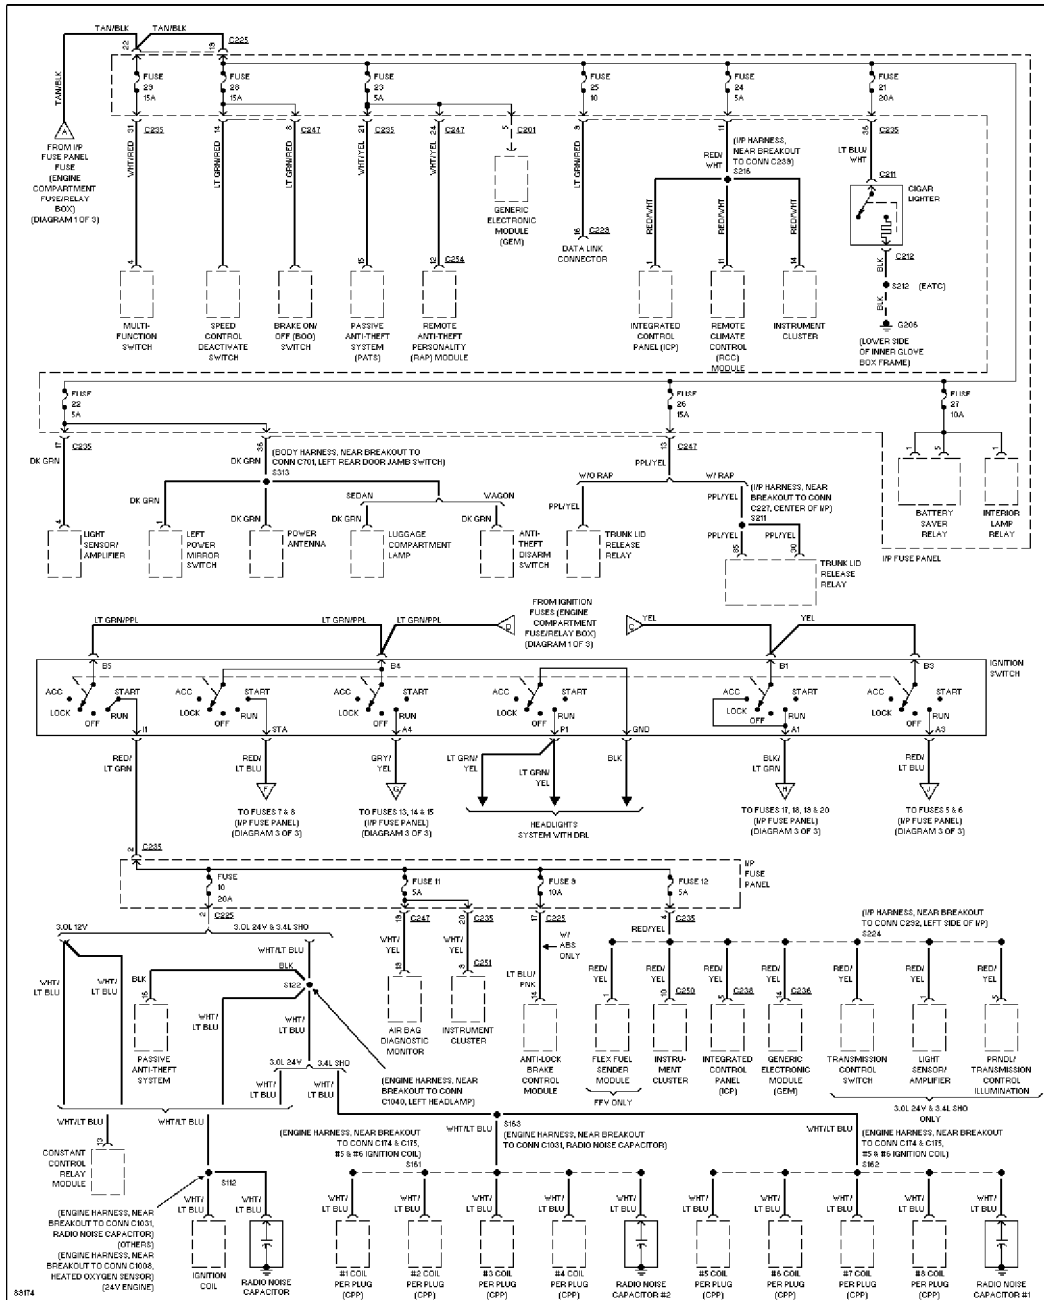

SYSTEM WIRING DIAGRAMS

Selected Block

1997 Ford Taurus

For <http://www.mitchell.narod.ru/>

Copyright © 1997 Mitchell International

Friday, March 02, 2001 09:17PM

POWER DISTRIBUTION

Power Distribution Circuit (1 of 3)

SYSTEM WIRING DIAGRAMS

Selected Block (p. 2)

1997 Ford Taurus

For <http://www.mitchell.narod.ru/>

Copyright © 1997 Mitchell International

Friday, March 02, 2001 09:17PM

Power Distribution Circuit (2 of 3)

SYSTEM WIRING DIAGRAMS

Selected Block (p. 3)

1997 Ford Taurus

For <http://www.mitchell.narod.ru/>

Copyright © 1997 Mitchell International

Friday, March 02, 2001 09:17PM

Power Distribution Circuit (3 of 3)

POWER DOOR LOCKS

SYSTEM WIRING DIAGRAMS

Selected Block (p. 4)

1997 Ford Taurus

For <http://www.mitchell.narod.ru/>

Copyright © 1997 Mitchell International

Friday, March 02, 2001 09:17PM

Power Door Lock Circuit