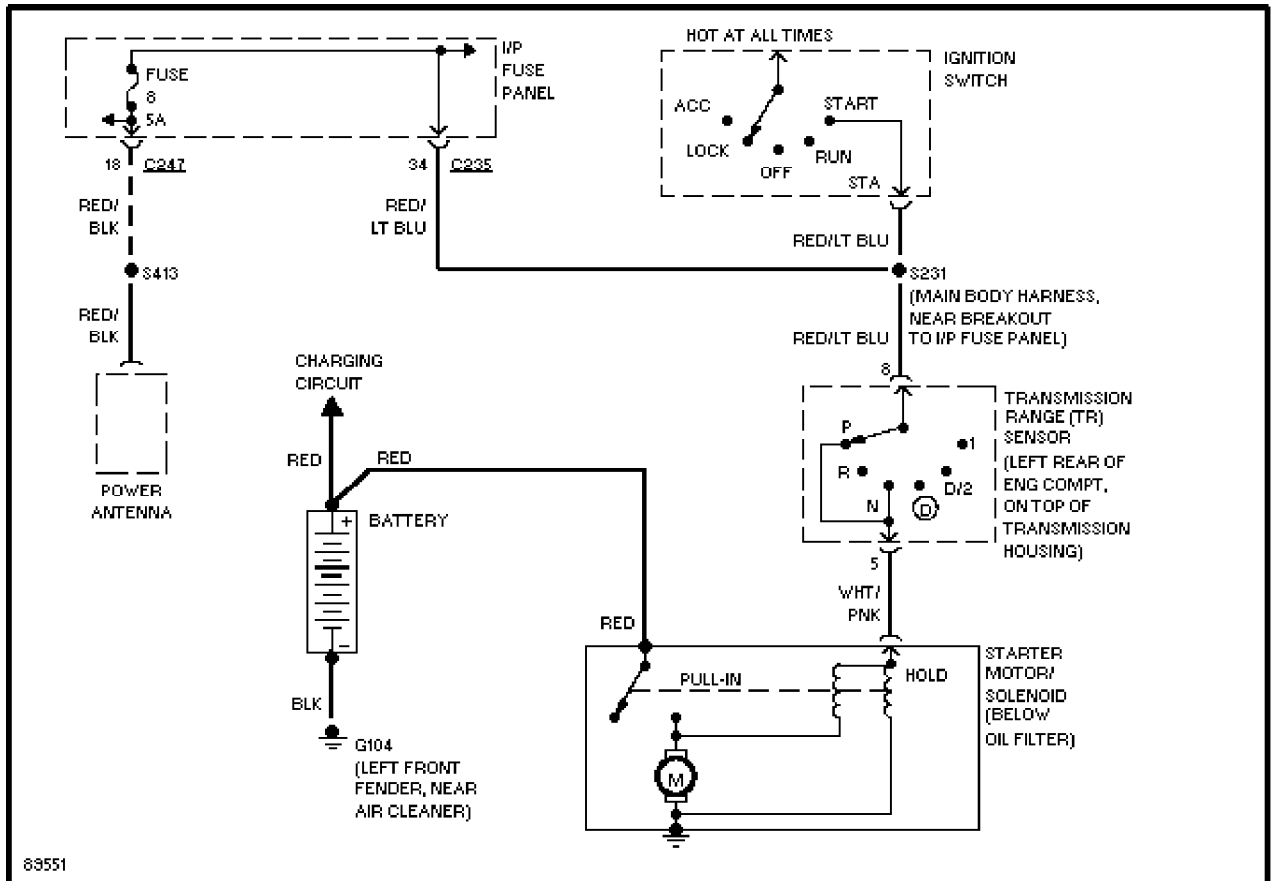

STARTING/CHARGING

3.0L

SYSTEM WIRING DIAGRAMS

Selected Block (p. 2)

1997 Ford Taurus

For <http://www.mitchell.narod.ru/>

Copyright © 1997 Mitchell International

Friday, March 02, 2001 09:17PM

3.0L 12-Valve, Starting Circuit

3.0L 24-Valve, Starting Circuit

SYSTEM WIRING DIAGRAMS

Selected Block (p. 3)

1997 Ford Taurus

For <http://www.mitchell.narod.ru/>

Copyright © 1997 Mitchell International

Friday, March 02, 2001 09:17PM

3.0L Flex Fuel, Starting Circuit

Charging Circuit