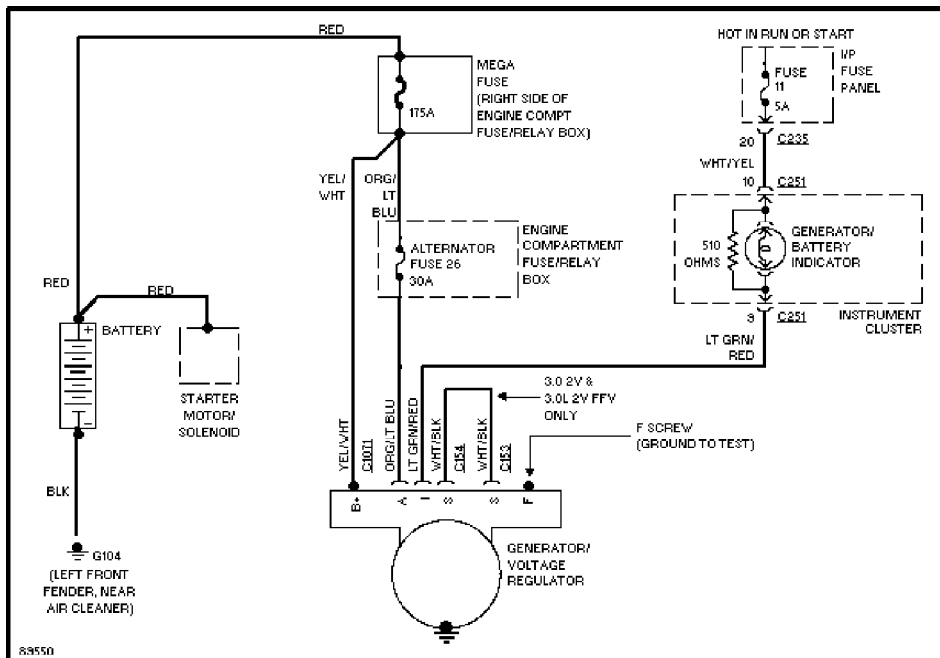

3.0L 12-Valve, Starting Circuit

3.0L 24-Valve, Starting Circuit

SYSTEM WIRING DIAGRAMS

Selected Block (p. 3)

1997 Ford Taurus

For <http://www.mitchell.narod.ru/>

Copyright © 1997 Mitchell International

Friday, March 02, 2001 09:17PM

3.0L Flex Fuel, Starting Circuit

Charging Circuit