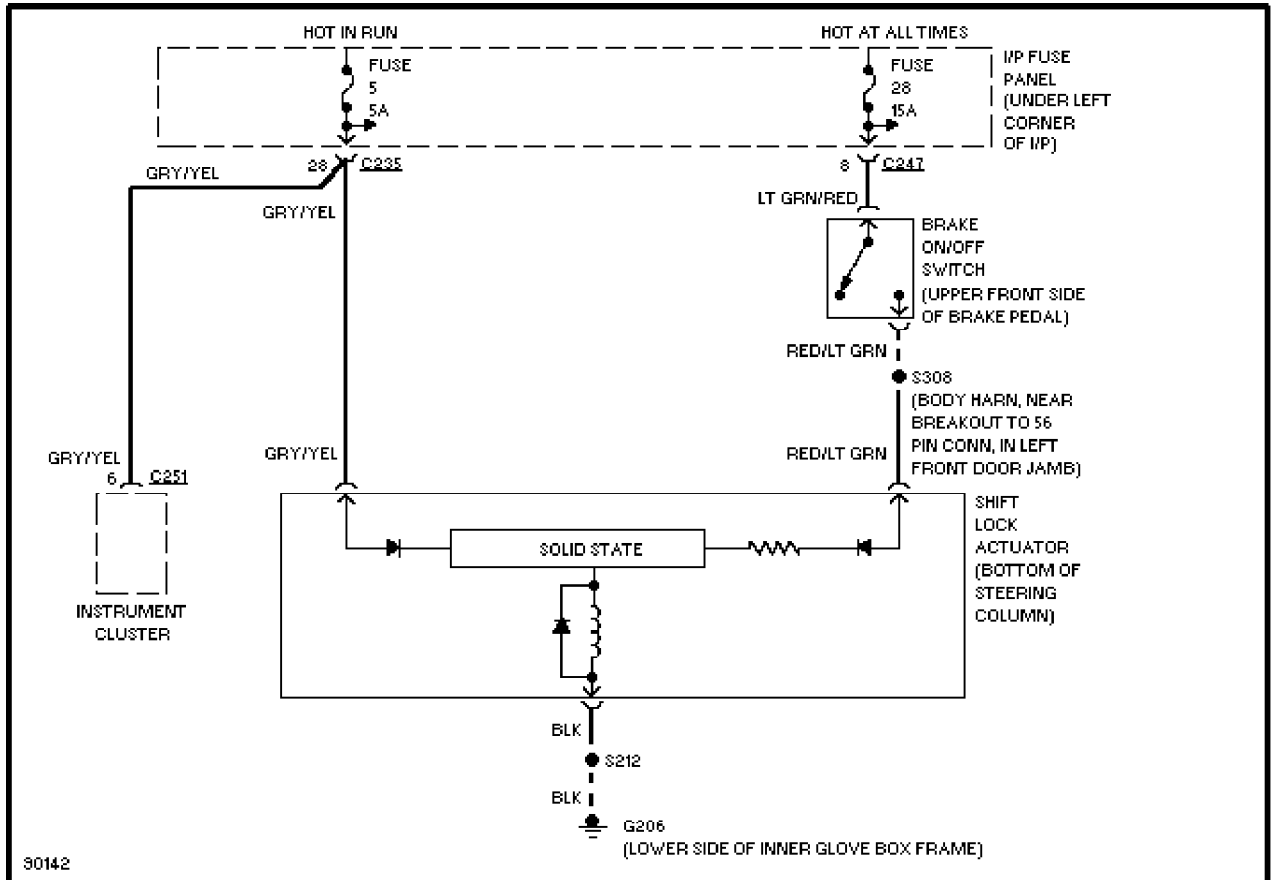

SYSTEM WIRING DIAGRAMS

Selected Block

1997 Ford Taurus

For <http://www.mitchell.narod.ru/>

Copyright © 1997 Mitchell International

Friday, March 02, 2001 09:17PM

SHIFT INTERLOCKS

Shift Interlock Circuit

STARTING/CHARGING

3.0L

SYSTEM WIRING DIAGRAMS

Selected Block (p. 2)

1997 Ford Taurus

For <http://www.mitchell.narod.ru/>

Copyright © 1997 Mitchell International

Friday, March 02, 2001 09:17PM

3.0L 12-Valve, Starting Circuit

3.0L 24-Valve, Starting Circuit

SYSTEM WIRING DIAGRAMS

Selected Block (p. 3)

1997 Ford Taurus

For <http://www.mitchell.narod.ru/>

Copyright © 1997 Mitchell International

Friday, March 02, 2001 09:17PM

3.0L Flex Fuel, Starting Circuit

Charging Circuit