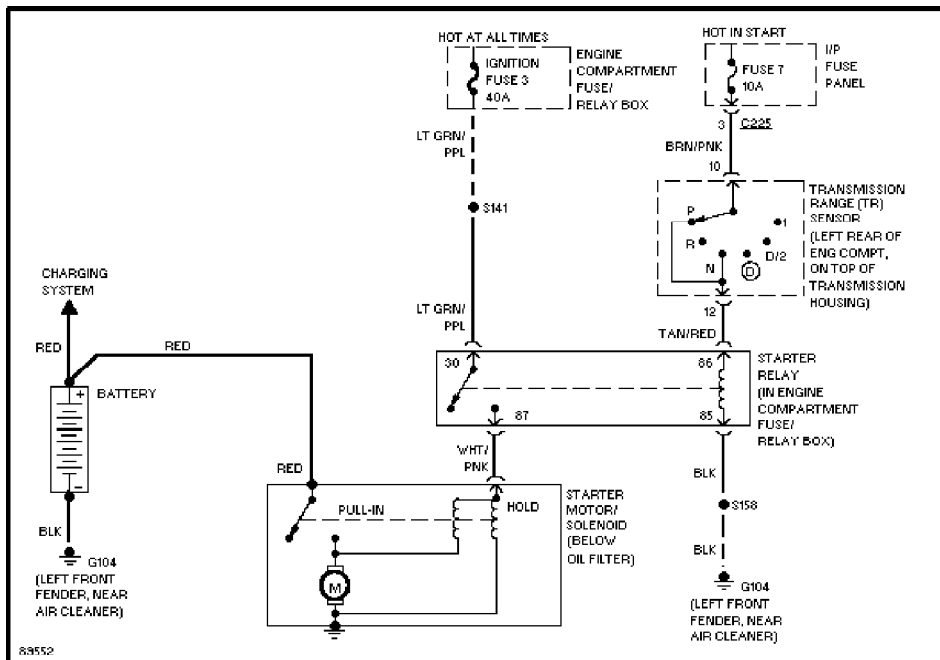

3.0L 12-Valve, Starting Circuit

3.0L 24-Valve, Starting Circuit

SYSTEM WIRING DIAGRAMS

Selected Block (p. 3)

1997 Ford Taurus

For <http://www.mitchell.narod.ru/>

Copyright © 1997 Mitchell International

Friday, March 02, 2001 09:17PM

3.0L Flex Fuel, Starting Circuit

Charging Circuit