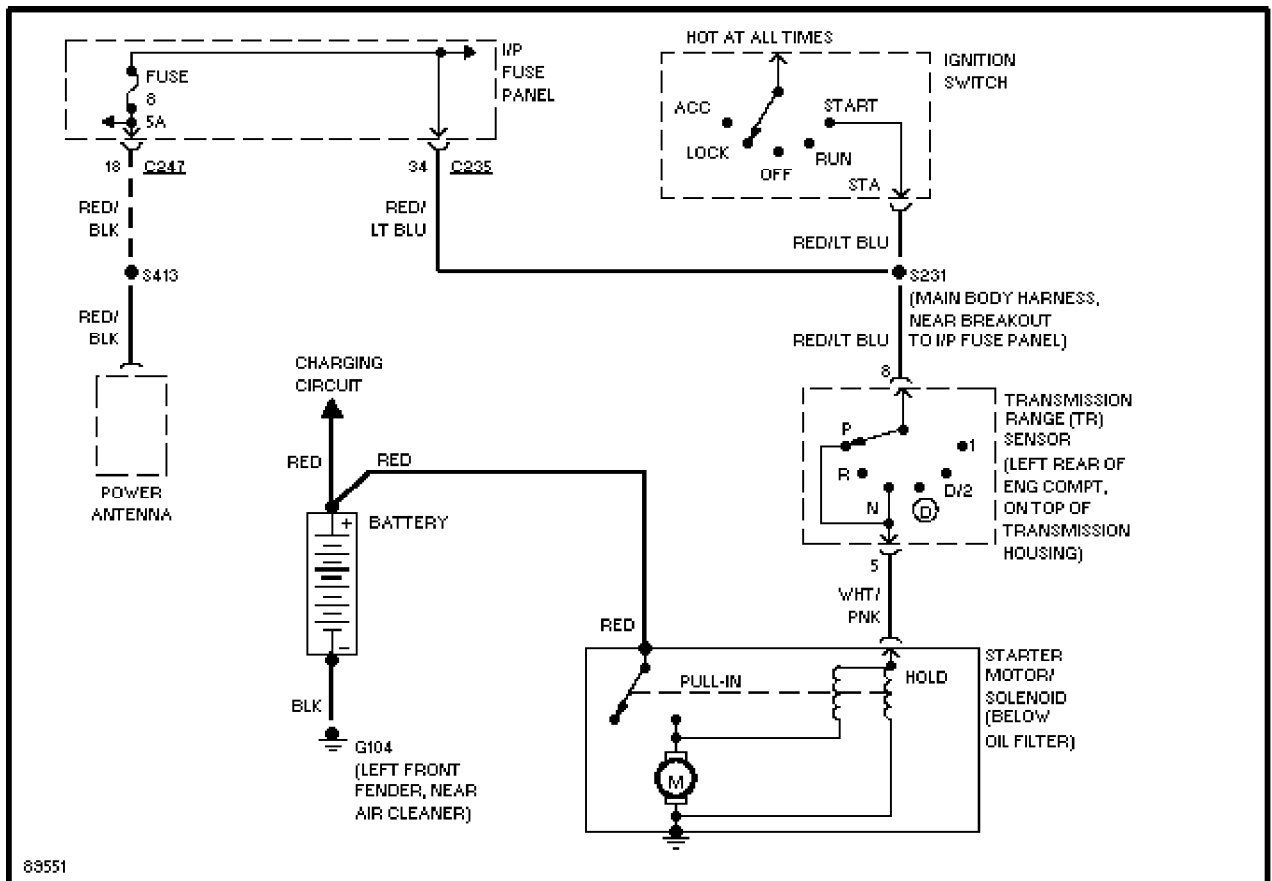

3.0L 12-Valve, Starting Circuit

3.0L 24-Valve, Starting Circuit

SYSTEM WIRING DIAGRAMS

Selected Block (p. 3)

1997 Ford Taurus

For <http://www.mitchell.narod.ru/>

Copyright © 1997 Mitchell International

Friday, March 02, 2001 09:17PM

3.0L Flex Fuel, Starting Circuit

Charging Circuit