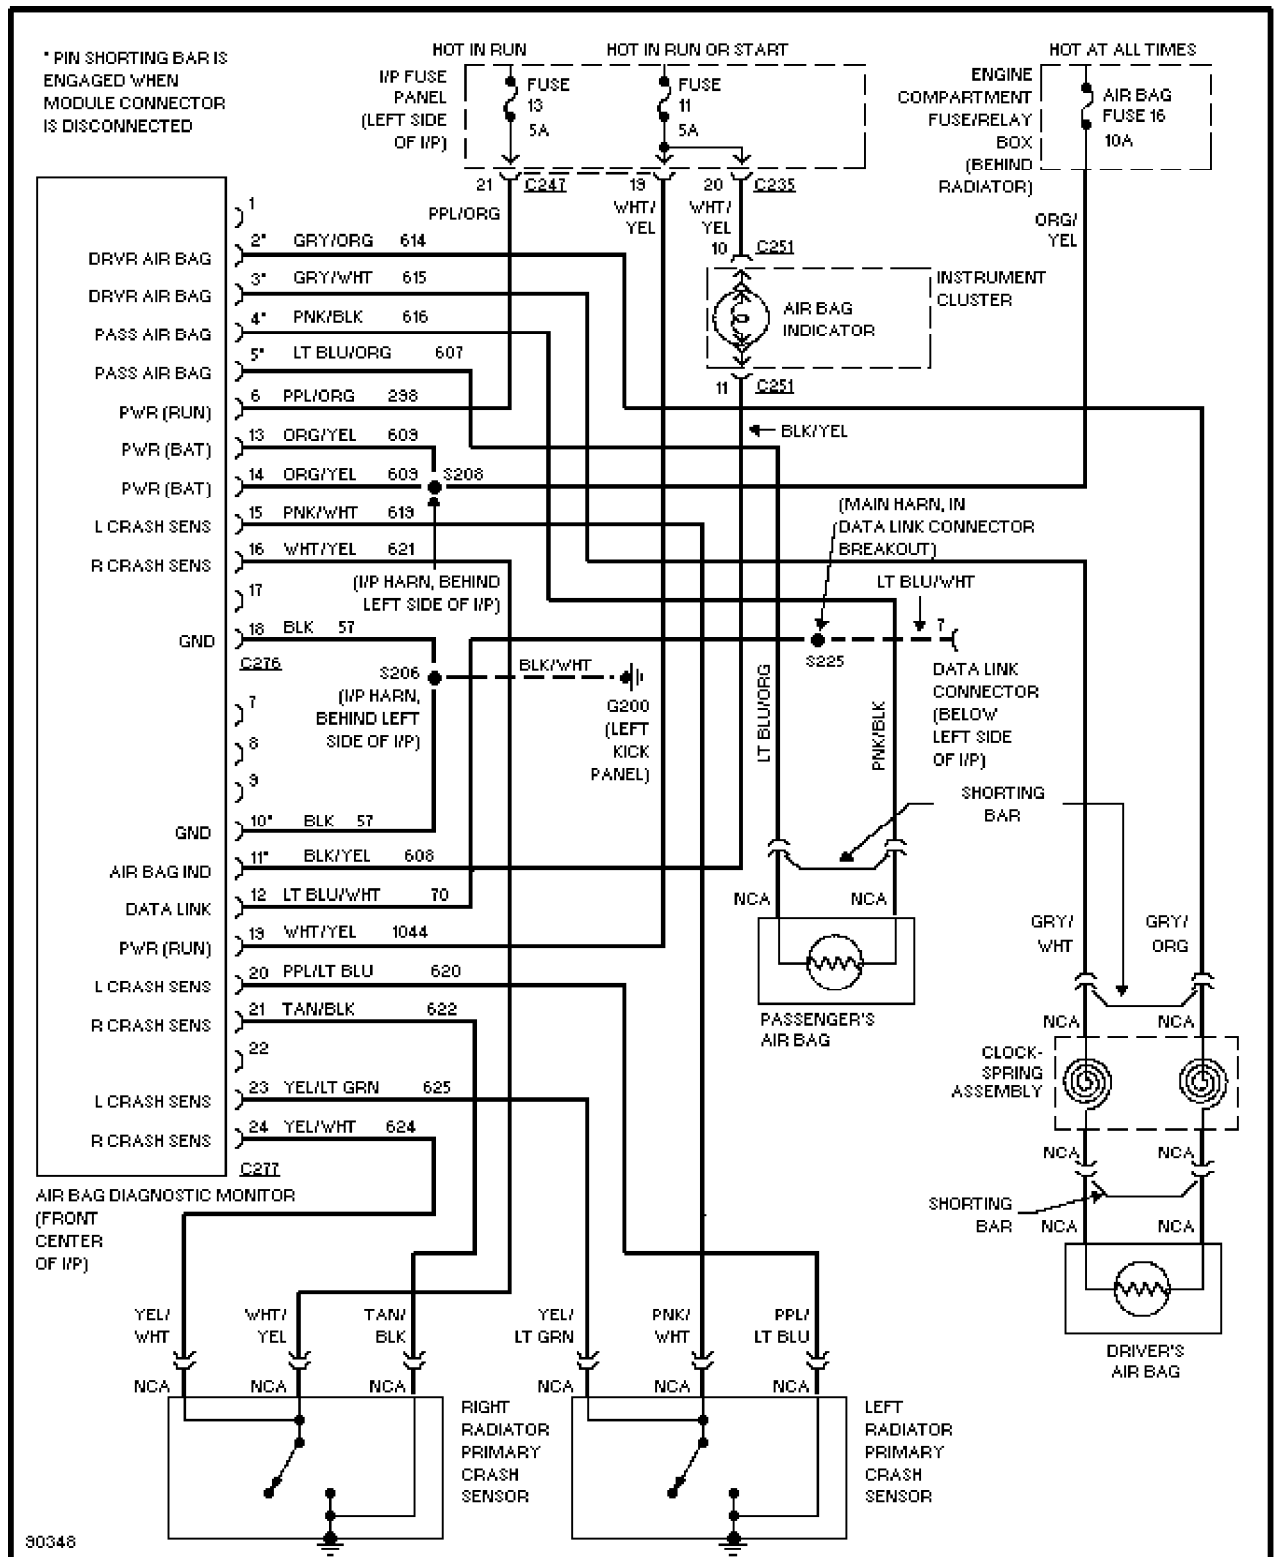

SYSTEM WIRING DIAGRAMS

Selected Block

1997 Ford Taurus

For <http://www.mitchell.narod.ru/>

Copyright © 1997 Mitchell International

Friday, March 02, 2001 09:18PM

3.4L

3.4L SHO, Starting Circuit

SYSTEM WIRING DIAGRAMS

Selected Block (p. 2)

1997 Ford Taurus

For <http://www.mitchell.narod.ru/>

Copyright © 1997 Mitchell International

Friday, March 02, 2001 09:18PM

Charging Circuit

SUPPLEMENTAL RESTRAINTS

SYSTEM WIRING DIAGRAMS

Selected Block (p. 3)

1997 Ford Taurus

For <http://www.mitchell.narod.ru/>

Copyright © 1997 Mitchell International

Friday, March 02, 2001 09:18PM

Supplemental Restraint Circuit