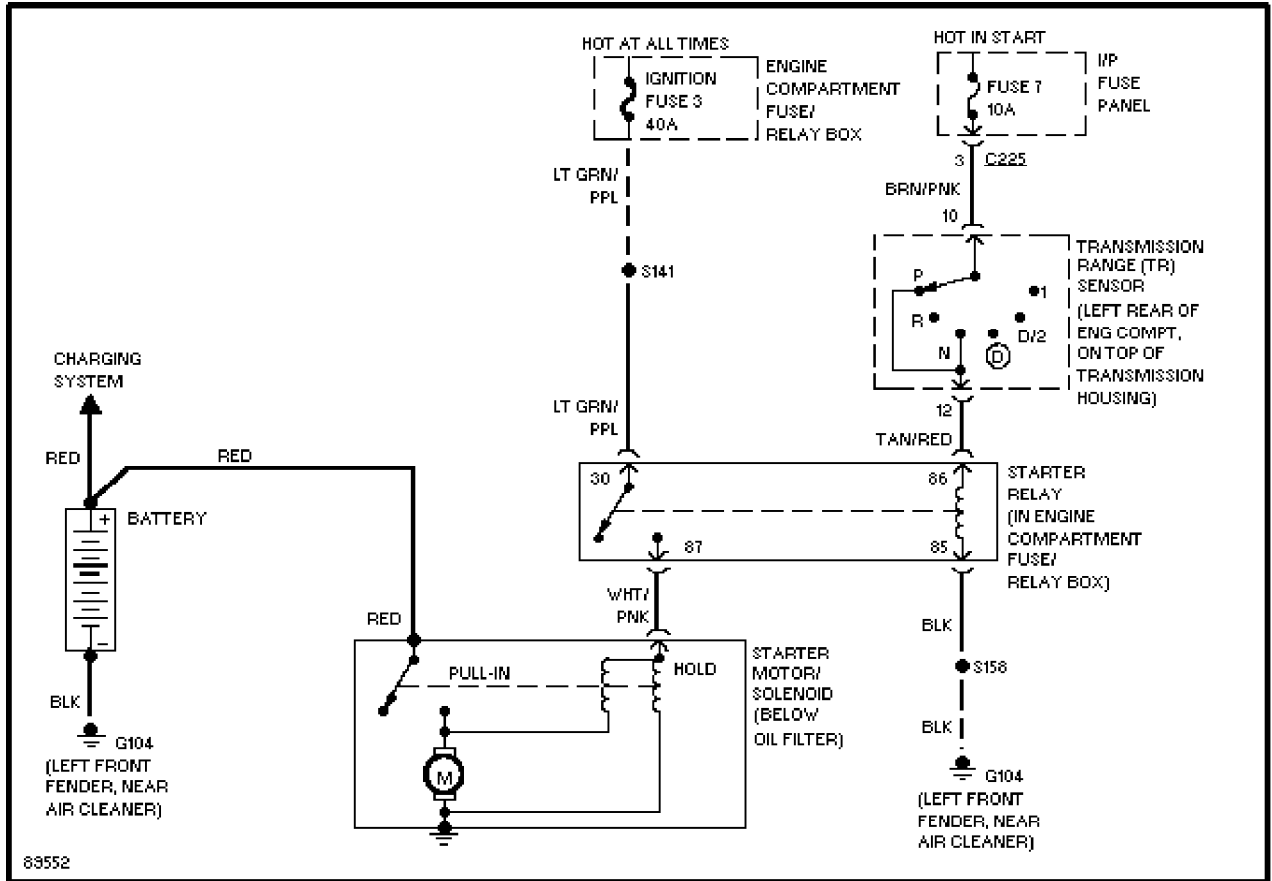

SYSTEM WIRING DIAGRAMS

Selected Block

1997 Ford Taurus

For <http://www.mitchell.narod.ru/>

Copyright © 1997 Mitchell International

Friday, March 02, 2001 09:18PM

3.4L

3.4L SHO, Starting Circuit

SYSTEM WIRING DIAGRAMS

Selected Block (p. 2)

1997 Ford Taurus

For <http://www.mitchell.narod.ru/>

Copyright © 1997 Mitchell International

Friday, March 02, 2001 09:18PM

Charging Circuit

SUPPLEMENTAL RESTRAINTS

SYSTEM WIRING DIAGRAMS

Selected Block (p. 3)

1997 Ford Taurus

For <http://www.mitchell.narod.ru/>

Copyright © 1997 Mitchell International

Friday, March 02, 2001 09:18PM

Supplemental Restraint Circuit