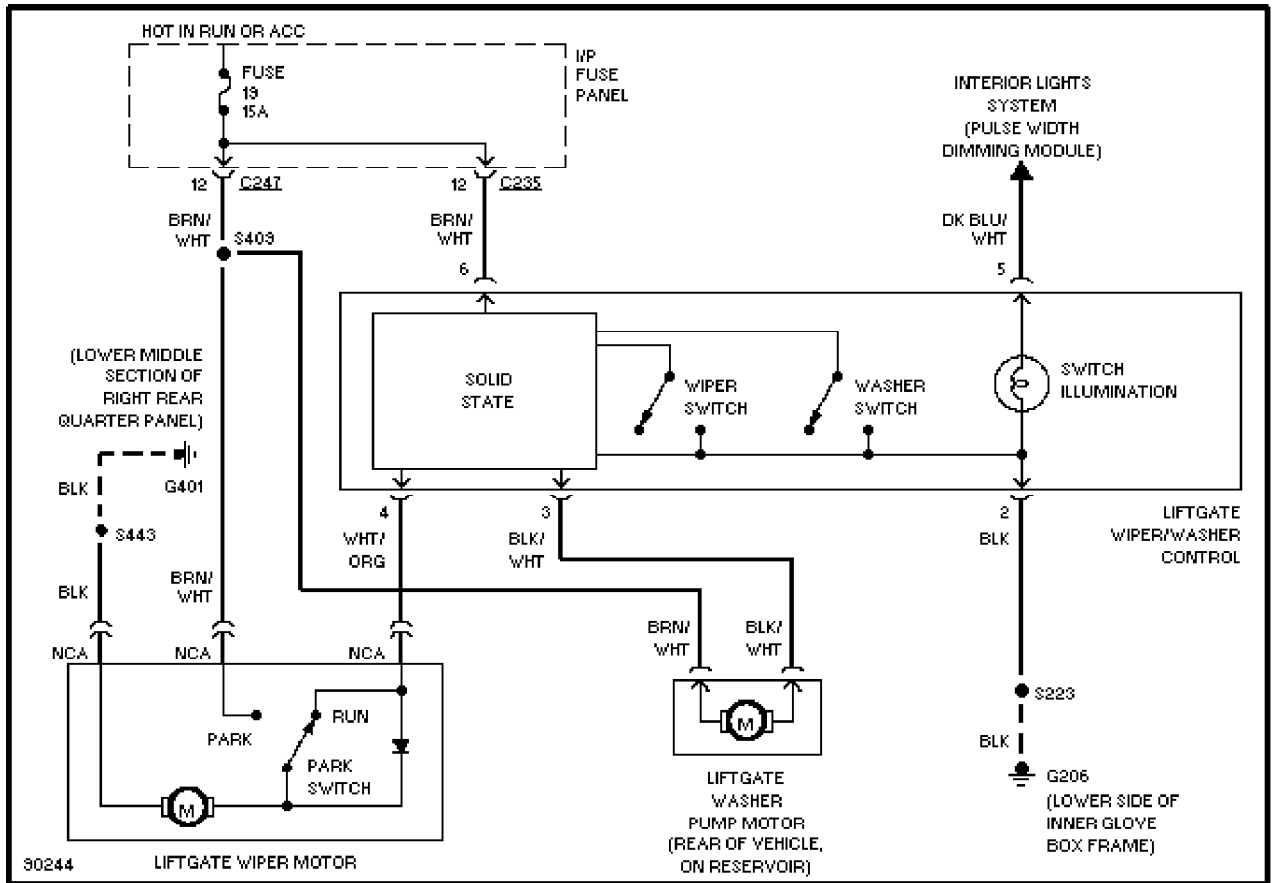

WIPER/WASHER

SYSTEM WIRING DIAGRAMS

Selected Block (p. 2)

1997 Ford Taurus

For <http://www.mitchell.narod.ru/>

Copyright © 1997 Mitchell International

Friday, March 02, 2001 09:18PM

Front Wiper/Washer Circuit

SYSTEM WIRING DIAGRAMS

Selected Block (p. 3)

1997 Ford Taurus

For <http://www.mitchell.narod.ru/>

Copyright © 1997 Mitchell International

Friday, March 02, 2001 09:18PM

Rear Wiper/Washer Circuit

END OF ARTICLE