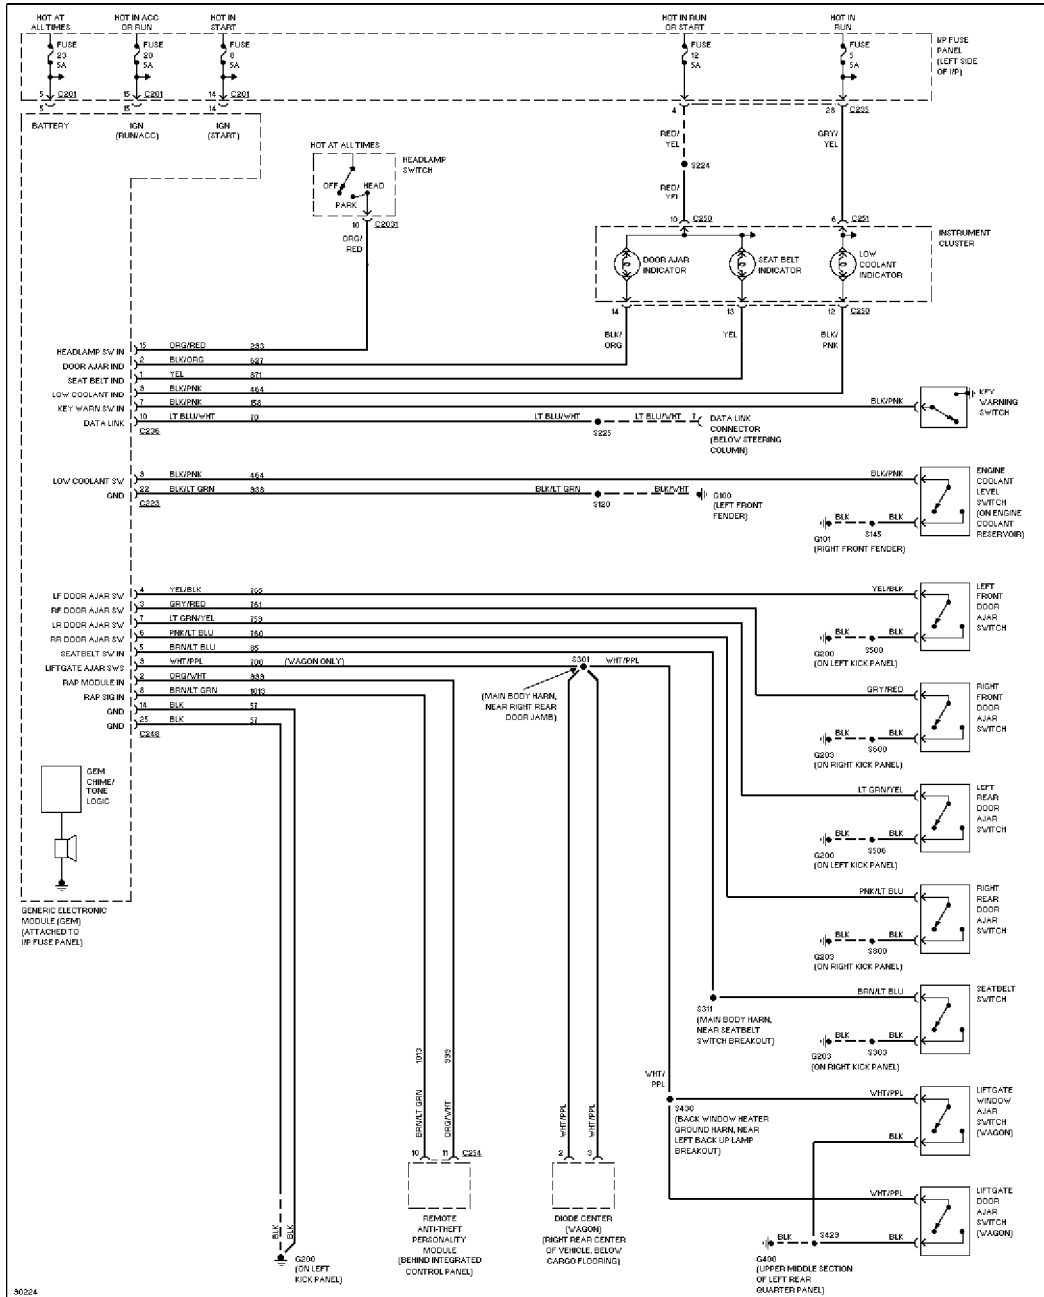

SYSTEM WIRING DIAGRAMS

Selected Block

1997 Ford Taurus

For <http://www.mitchell.narod.ru/>

Copyright © 1997 Mitchell International

Friday, March 02, 2001 09:18PM

WARNING SYSTEMS

Warning System Circuits

WIPER/WASHER

SYSTEM WIRING DIAGRAMS

Selected Block (p. 2)

1997 Ford Taurus

For <http://www.mitchell.narod.ru/>

Copyright © 1997 Mitchell International

Friday, March 02, 2001 09:18PM

Front Wiper/Washer Circuit

SYSTEM WIRING DIAGRAMS

Selected Block (p. 3)

1997 Ford Taurus

For <http://www.mitchell.narod.ru/>

Copyright © 1997 Mitchell International

Friday, March 02, 2001 09:18PM

Rear Wiper/Washer Circuit

END OF ARTICLE