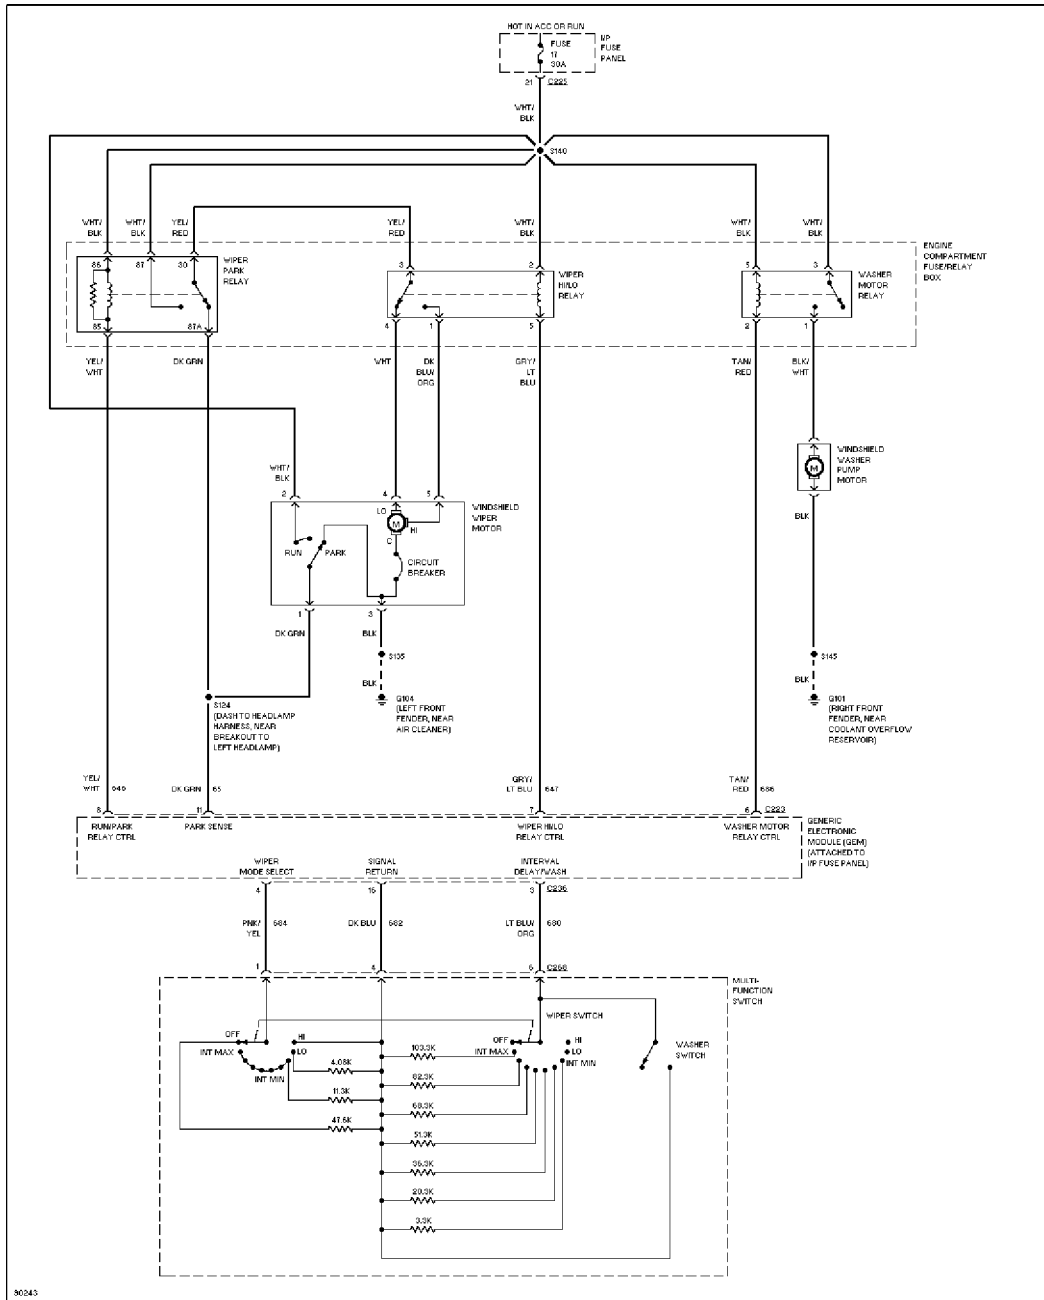

WIPER/WASHER

SYSTEM WIRING DIAGRAMS

Selected Block (p. 2)

1997 Ford Taurus

For <http://www.mitchell.narod.ru/>

Copyright © 1997 Mitchell International

Friday, March 02, 2001 09:18PM

Front Wiper/Washer Circuit

SYSTEM WIRING DIAGRAMS

Selected Block (p. 3)

1997 Ford Taurus

For <http://www.mitchell.narod.ru/>

Copyright © 1997 Mitchell International

Friday, March 02, 2001 09:18PM

Rear Wiper/Washer Circuit

END OF ARTICLE